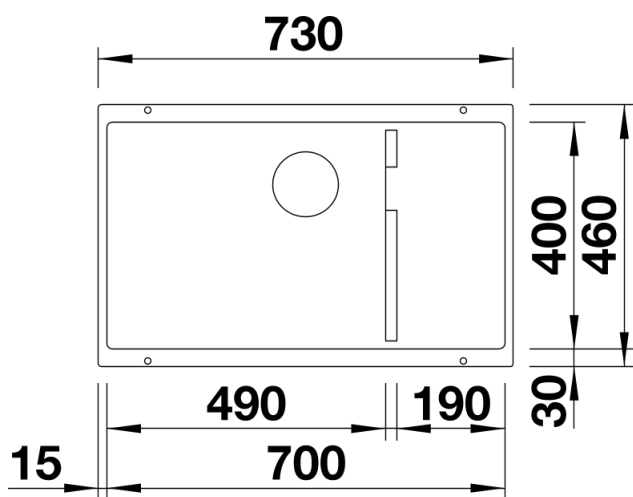

Product information sheet SUBLINE 700-U Level

Item no. 523539

Benefits

- Maximum bowl size provided by the very best in production and mounting technology
- Undermount bowl for solid surface worktops
- Timelessly elegant, contoured bowl design
- Entire system for a wide variety of plans featuring large and small bowls
- Elegant and hygienic: the covered C-overflow and InFino strainer system

Colours

Available colours:

anthracite
jasmine
white
alumetallic
pearl grey
rock grey
coffee
tartufo
black

SILGRANIT rock grey

Planning information

- Cut out: 700 x 400 x R10
Left hand bowl only

Scope of supply

Waste fitting with space-saving pipe, 3 ½" InFino basket strainer

Details

Top view

Cut-out

Front view

Side view