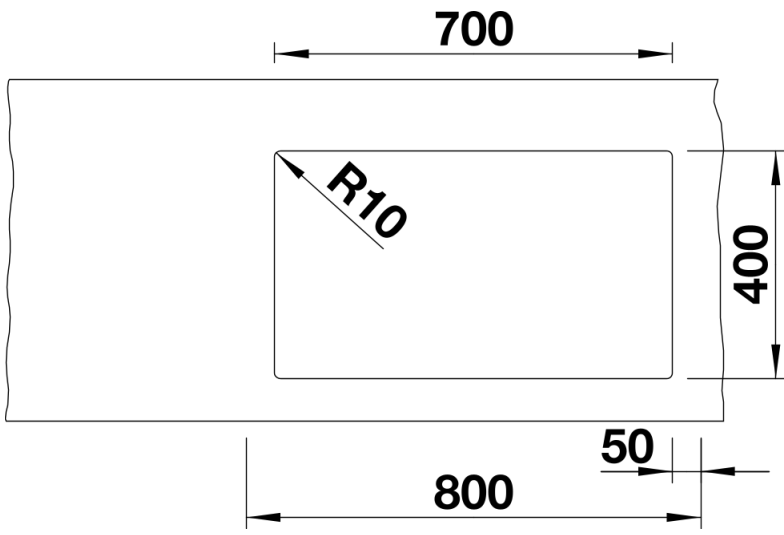

Product information sheet SUBLINE 700-U Level

Item no. 523539

Benefits

- Maximum bowl size provided by the very best in production and mounting technology
- Undermount bowl for solid surface worktops
- Timelessly elegant, contoured bowl design
- Entire system for a wide variety of plans featuring large and small bowls
- Elegant and hygienic: the covered C-overflow and InFino strainer system

Colours

Available colours:

anthracite
jasmine
white
alumetallic
pearl grey
rock grey
coffee
tartufo
black

SILGRANIT rock grey

Planning information

- Cut out: 700 x 400 x R10
Left hand bowl only

Scope of supply

Waste fitting with space-saving pipe, 3 ½" InFino basket strainer

Details

Top view

Cut-out

Front view

Side view