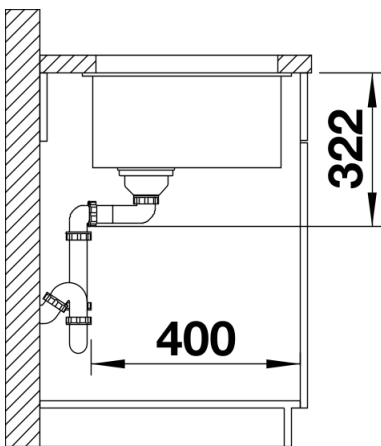

Colours

Available colours:

anthracite
jasmine
white
alumetallic
pearl grey
rock grey
coffee
tartufo
black

SILGRANIT rock grey

Planning information

- Cut out: 700 x 400 x R10
Left hand bowl only

Scope of supply

Waste fitting with space-saving pipe, 3 ½" InFino basket strainer

Details

Top view

Cut-out

Front view

Side view