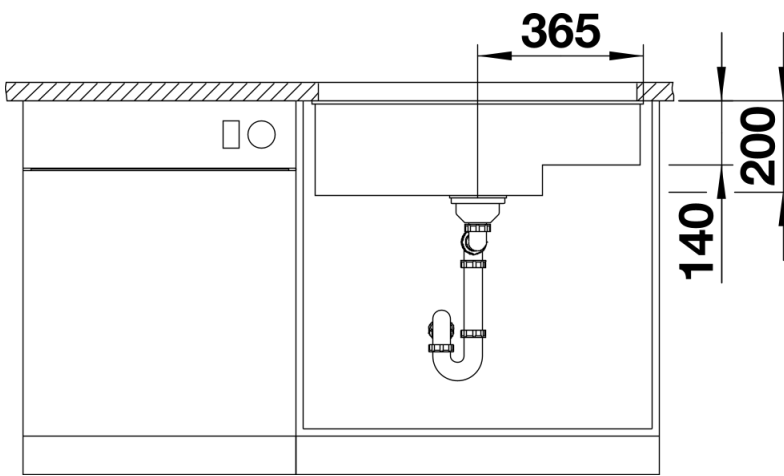

Product information sheet SUBLINE 700-U Level

Item no. 523539

Benefits

- Maximum bowl size provided by the very best in production and mounting technology
- Undermount bowl for solid surface worktops
- Timelessly elegant, contoured bowl design
- Entire system for a wide variety of plans featuring large and small bowls
- Elegant and hygienic: the covered C-overflow and InFino strainer system

Colours

Available colours:

anthracite
jasmine
white
alumetallic
pearl grey
rock grey
coffee
tartufo
black

SILGRANIT rock grey

Planning information

- Cut out: 700 x 400 x R10
Left hand bowl only

Scope of supply

Waste fitting with space-saving pipe, 3 ½" InFino basket strainer

Details

Top view

Cut-out

Front view

Side view