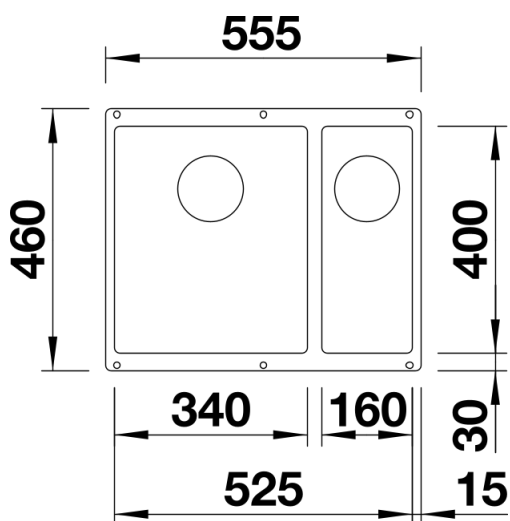

Product information sheet SUBLINE 340/160-U

Item no. 523550

Benefits

- Maximum bowl size provided by the very best in production and mounting technology
- Undermount bowl for solid surface worktops
- Timelessly elegant, contoured bowl design
- Entire system for a wide variety of plans featuring large and small bowls
- Elegant and hygienic: the covered C-overflow and InFino strainer system

Colours

Available colours:

anthracite
alumetallic
pearl grey
white
rock grey
tartufo
jasmine
coffee
black

SILGRANIT alumetallic

Planning information

- Cut out size: 525 x 400 x R10
- Please state hand of bowl
- Cut out information supplied with bowls.
- Cut out CNC files also available on www.blanco.co.uk for download.

Scope of supply

- Waste fitting with space-saving pipe
- two 3 1/2" InFino basket strainer

Details

Top view

Cut-out

Front view

Side view