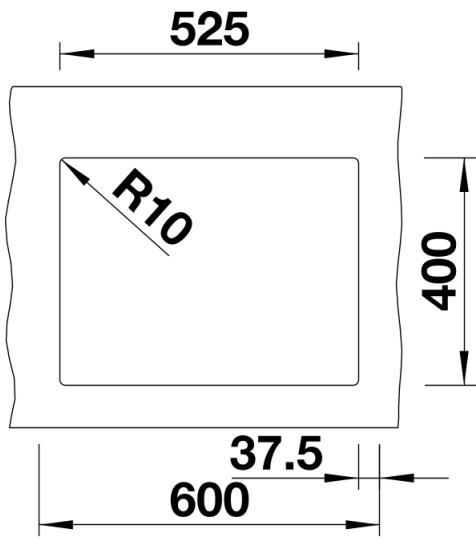

Product information sheet SUBLINE 340/160-U

Item no. 523550

Benefits

- Maximum bowl size provided by the very best in production and mounting technology
- Undermount bowl for solid surface worktops
- Timelessly elegant, contoured bowl design
- Entire system for a wide variety of plans featuring large and small bowls
- Elegant and hygienic: the covered C-overflow and InFino strainer system

Colours

Available colours:

anthracite
alumetallic
pearl grey
white
rock grey
tartufo
jasmine
coffee
black

SILGRANIT alumetallic

Planning information

- Cut out size: 525 x 400 x R10
- Please state hand of bowl
- Cut out information supplied with bowls.
- Cut out CNC files also available on www.blanco.co.uk for download.

Scope of supply

- Waste fitting with space-saving pipe
- two 3 1/2" InFino basket strainer

Details

Top view

Cut-out

Front view

Side view