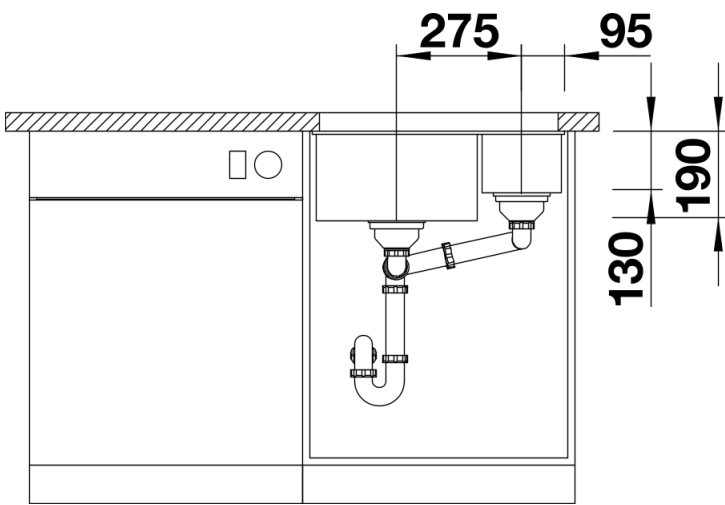

Product information sheet SUBLINE 340/160-U

Item no. 523550

Benefits

- Maximum bowl size provided by the very best in production and mounting technology
- Undermount bowl for solid surface worktops
- Timelessly elegant, contoured bowl design
- Entire system for a wide variety of plans featuring large and small bowls
- Elegant and hygienic: the covered C-overflow and InFino strainer system

Colours

Available colours:

anthracite
alumetallic
pearl grey
white
rock grey
tartufo
jasmine
coffee
black

SILGRANIT alumetallic

Planning information

- Cut out size: 525 x 400 x R10
- Please state hand of bowl
- Cut out information supplied with bowls.
- Cut out CNC files also available on www.blanco.co.uk for download.

Scope of supply

- Waste fitting with space-saving pipe
- two 3 1/2" InFino basket strainer

Details

Top view

Cut-out

Front view

Side view