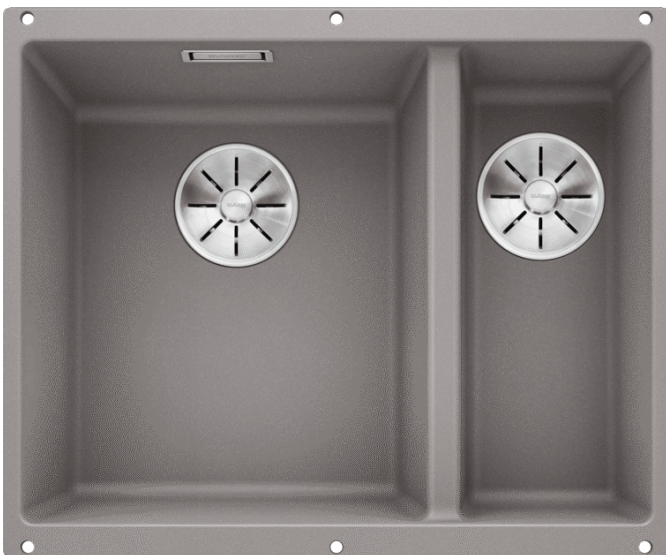

Product information sheet SUBLINE 340/160-U

Item no. 523550

Benefits

- Maximum bowl size provided by the very best in production and mounting technology
- Undermount bowl for solid surface worktops
- Timelessly elegant, contoured bowl design
- Entire system for a wide variety of plans featuring large and small bowls
- Elegant and hygienic: the covered C-overflow and InFino strainer system

Colours

Available colours:

anthracite
alumetallic
pearl grey
white
rock grey
tartufo
jasmine
coffee
black

SILGRANIT alumetallic

Planning information

- Cut out size: 525 x 400 x R10
- Please state hand of bowl
- Cut out information supplied with bowls.
- Cut out CNC files also available on www.blanco.co.uk for download.

Scope of supply

- Waste fitting with space-saving pipe
- two 3 1/2" InFino basket strainer

Details

Top view

Cut-out

Front view

Side view