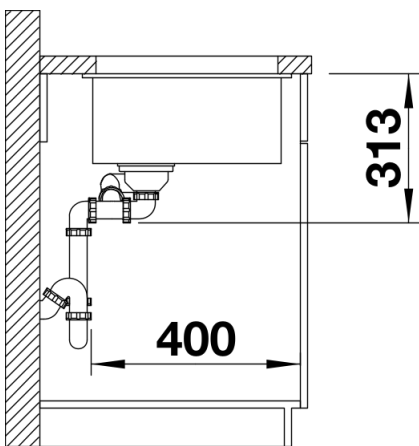

Colours

Available colours:

anthracite
alumetallic
pearl grey
white
rock grey
tartufo
jasmine
coffee
black

SILGRANIT alumetallic

Planning information

- Cut out size: 525 x 400 x R10
- Please state hand of bowl
- Cut out information supplied with bowls.
- Cut out CNC files also available on www.blanco.co.uk for download.

Scope of supply

- Waste fitting with space-saving pipe
- two 3 1/2" InFino basket strainer

Details

Top view

Cut-out

Front view

Side view