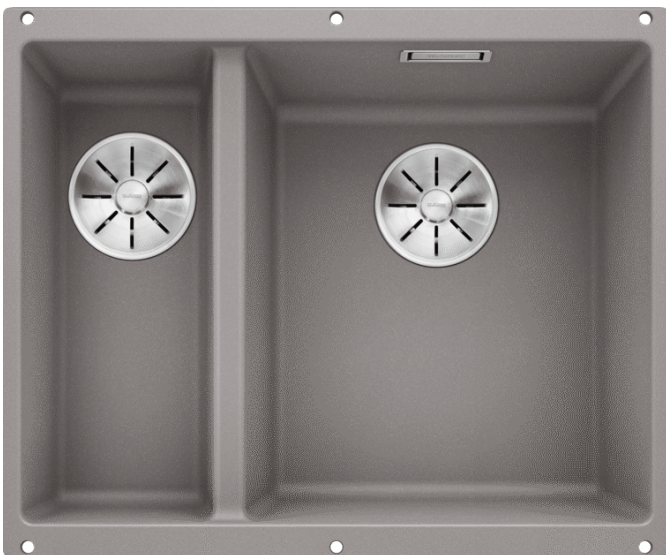

## Product information sheet SUBLINE 340/160-U

Item no. 523560

### Benefits

---

- Maximum bowl size provided by the very best in production and mounting technology
- Undermount bowl for solid surface worktops
- Timelessly elegant, contoured bowl design
- Entire system for a wide variety of plans featuring large and small bowls
- Elegant and hygienic: the covered C-overflow and InFino strainer system

### Colours

---

Available colours:

anthracite  
alumetallic  
pearl grey  
white  
rock grey  
tartufo  
jasmine  
coffee  
black

SILGRANIT alumetallic

## Planning information

---

- Cut out size: 525 x 400 x R10
- Please state hand of bowl
- Cut out information supplied with bowls.
- Cut out CNC files also available on [www.blanco.co.uk](http://www.blanco.co.uk) for download.