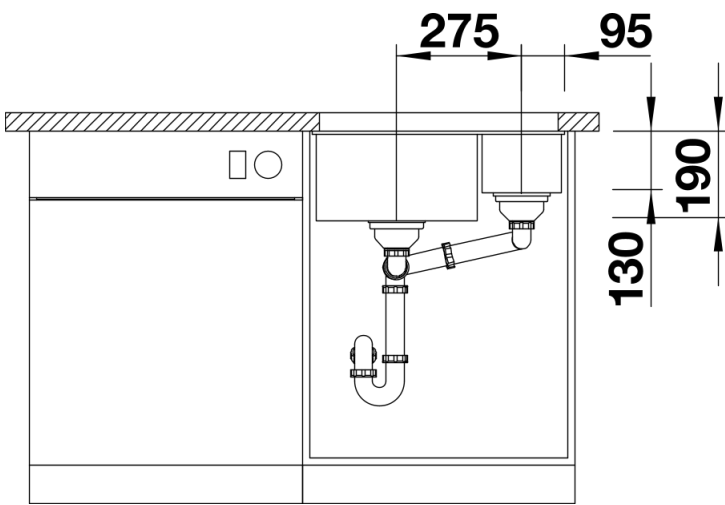

## Planning information

---

- Cut out size: 525 x 400 x R10
- Please state hand of bowl
- Cut out information supplied with bowls.
- Cut out CNC files also available on [www.blanco.co.uk](http://www.blanco.co.uk) for download.

## Scope of supply

---

- Waste fitting with space-saving pipe
- two 3 1/2" InFino basket strainer

## Details

---

Top view

Cut-out

Front view

Side view