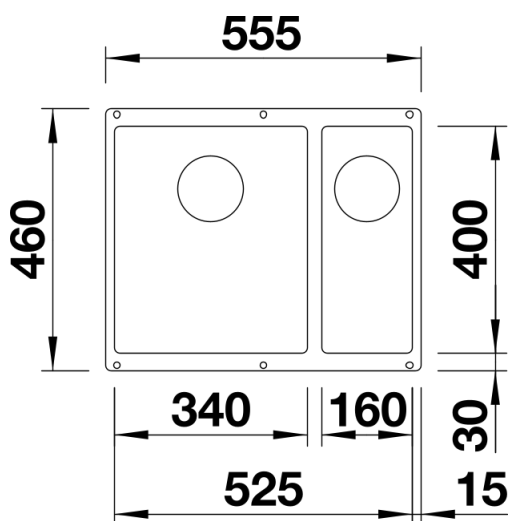

## Planning information

---

- Cut out size: 525 x 400 x R10
- Please state hand of bowl
- Cut out information supplied with bowls.
- Cut out CNC files also available on [www.blanco.co.uk](http://www.blanco.co.uk) for download.

## Scope of supply

---

- Waste fitting with space-saving pipe
- two 3 1/2" InFino basket strainer

## Details

---

Top view

Cut-out

Front view

Side view