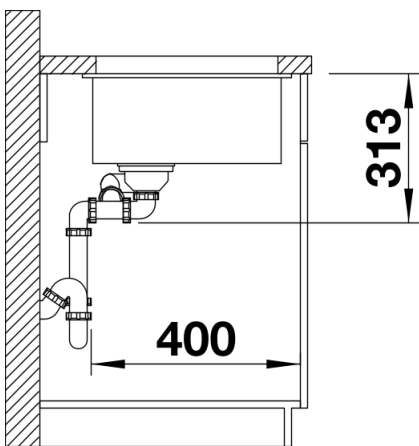

## Planning information

---

- Cut out size: 525 x 400 x R10
- Please state hand of bowl
- Cut out information supplied with bowls.
- Cut out CNC files also available on [www.blanco.co.uk](http://www.blanco.co.uk) for download.

## Scope of supply

---

- Waste fitting with space-saving pipe
- two 3 1/2" InFino basket strainer

## Details

---

Top view

Cut-out

Front view

Side view