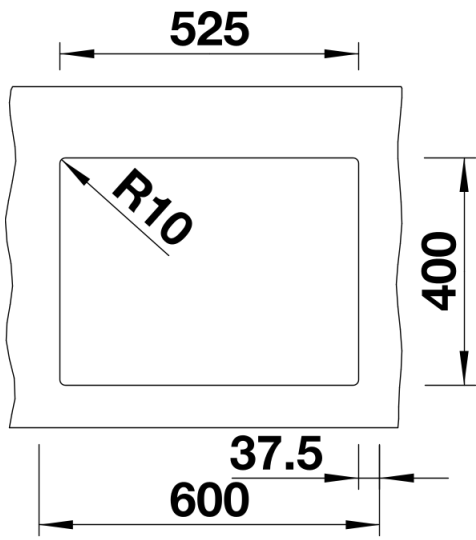

## Planning information

---

- Cut out size: 525 x 400 x R10
- Please state hand of bowl
- Cut out information supplied with bowls.
- Cut out CNC files also available on [www.blanco.co.uk](http://www.blanco.co.uk) for download.

## Scope of supply

---

- Waste fitting with space-saving pipe
- two 3 1/2" InFino basket strainer

## Details

---

Top view

Cut-out

Front view

Side view