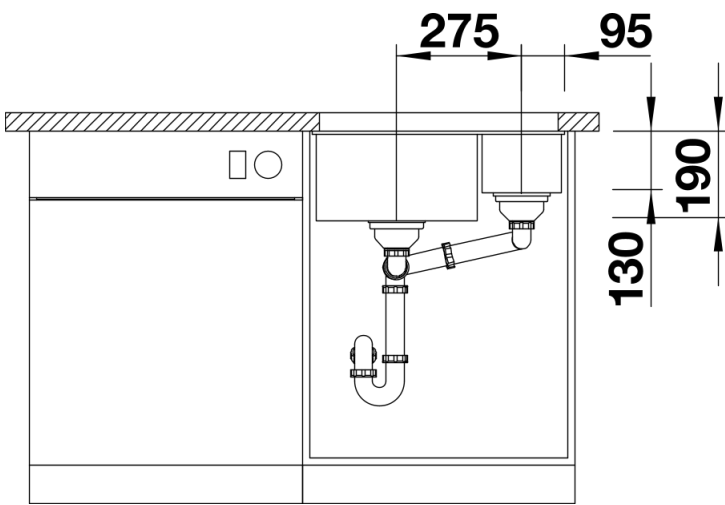

Product information sheet SUBLINE 340/160-U

Item no. 523558

Benefits

- Maximum bowl size provided by the very best in production and mounting technology
- Undermount bowl for solid surface worktops
- Timelessly elegant, contoured bowl design
- Entire system for a wide variety of plans featuring large and small bowls
- Elegant and hygienic: the covered C-overflow and InFino strainer system

Colours

Available colours:

anthracite
alumetallic
pearl grey
white
rock grey
tartufo
jasmine
coffee
black

SILGRANIT anthracite

Planning information

- Cut out size: 525 x 400 x R10
- Please state hand of bowl
- Cut out information supplied with bowls.
- Cut out CNC files also available on www.blanco.co.uk for download.

Scope of supply

- Waste fitting with space-saving pipe
- two 3 1/2" InFino basket strainer

Details

Top view

Cut-out

Front view

Side view