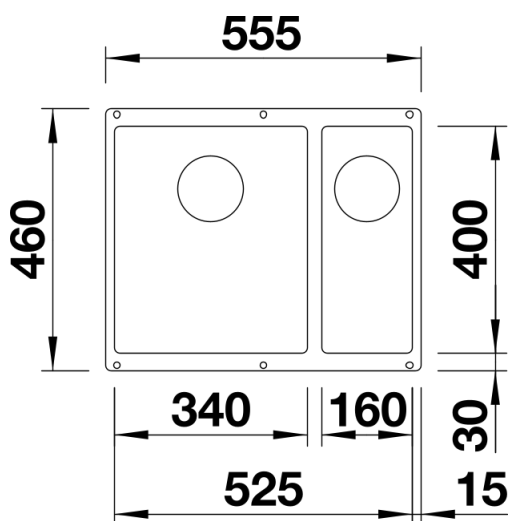

Product information sheet SUBLINE 340/160-U

Item no. 523558

Benefits

- Maximum bowl size provided by the very best in production and mounting technology
- Undermount bowl for solid surface worktops
- Timelessly elegant, contoured bowl design
- Entire system for a wide variety of plans featuring large and small bowls
- Elegant and hygienic: the covered C-overflow and InFino strainer system

Colours

Available colours:

anthracite
alumetallic
pearl grey
white
rock grey
tartufo
jasmine
coffee
black

SILGRANIT anthracite

Planning information

- Cut out size: 525 x 400 x R10
- Please state hand of bowl
- Cut out information supplied with bowls.
- Cut out CNC files also available on www.blanco.co.uk for download.

Scope of supply

- Waste fitting with space-saving pipe
- two 3 1/2" InFino basket strainer

Details

Top view

Cut-out

Front view

Side view