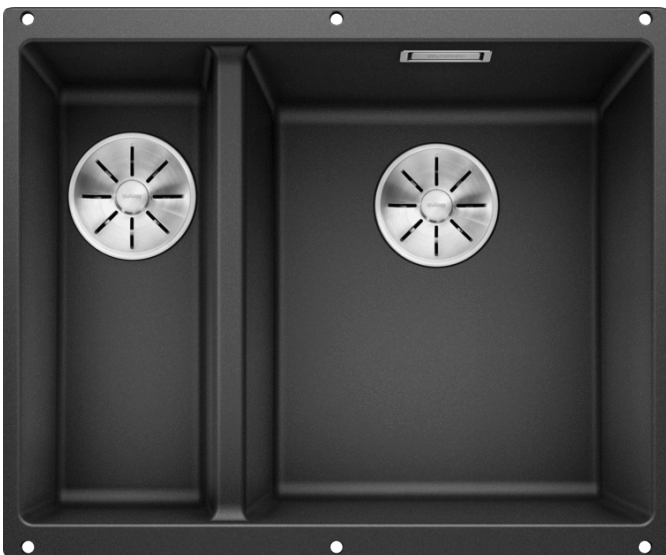

Product information sheet SUBLINE 340/160-U

Item no. 523558

Benefits

- Maximum bowl size provided by the very best in production and mounting technology
- Undermount bowl for solid surface worktops
- Timelessly elegant, contoured bowl design
- Entire system for a wide variety of plans featuring large and small bowls
- Elegant and hygienic: the covered C-overflow and InFino strainer system

Colours

Available colours:

anthracite
alumetallic
pearl grey
white
rock grey
tartufo
jasmine
coffee
black

SILGRANIT anthracite

Planning information

- Cut out size: 525 x 400 x R10
- Please state hand of bowl
- Cut out information supplied with bowls.
- Cut out CNC files also available on www.blanco.co.uk for download.

Scope of supply

- Waste fitting with space-saving pipe
- two 3 1/2" InFino basket strainer

Details

Top view

Cut-out

Front view

Side view