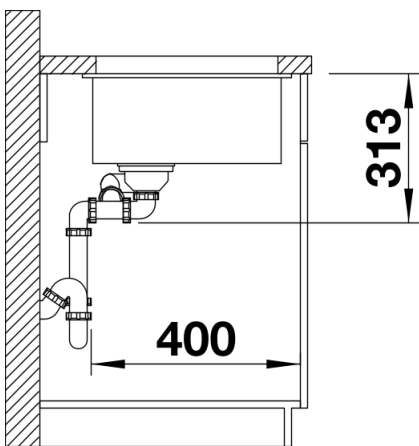

Colours

Available colours:

anthracite
alumetallic
pearl grey
white
rock grey
tartufo
jasmine
coffee
black

SILGRANIT anthracite

Planning information

- Cut out size: 525 x 400 x R10
- Please state hand of bowl
- Cut out information supplied with bowls.
- Cut out CNC files also available on www.blanco.co.uk for download.

Scope of supply

- Waste fitting with space-saving pipe
- two 3 1/2" InFino basket strainer

Details

Top view

Cut-out

Front view

Side view