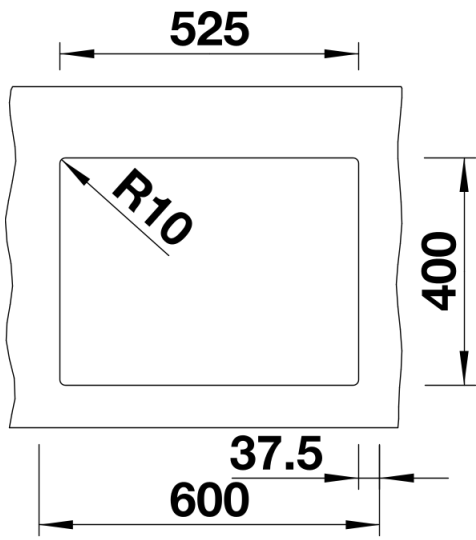

Product information sheet SUBLINE 340/160-U

Item no. 523558

Benefits

- Maximum bowl size provided by the very best in production and mounting technology
- Undermount bowl for solid surface worktops
- Timelessly elegant, contoured bowl design
- Entire system for a wide variety of plans featuring large and small bowls
- Elegant and hygienic: the covered C-overflow and InFino strainer system

Colours

Available colours:

anthracite
alumetallic
pearl grey
white
rock grey
tartufo
jasmine
coffee
black

SILGRANIT anthracite

Planning information

- Cut out size: 525 x 400 x R10
- Please state hand of bowl
- Cut out information supplied with bowls.
- Cut out CNC files also available on www.blanco.co.uk for download.

Scope of supply

- Waste fitting with space-saving pipe
- two 3 1/2" InFino basket strainer

Details

Top view

Cut-out

Front view

Side view