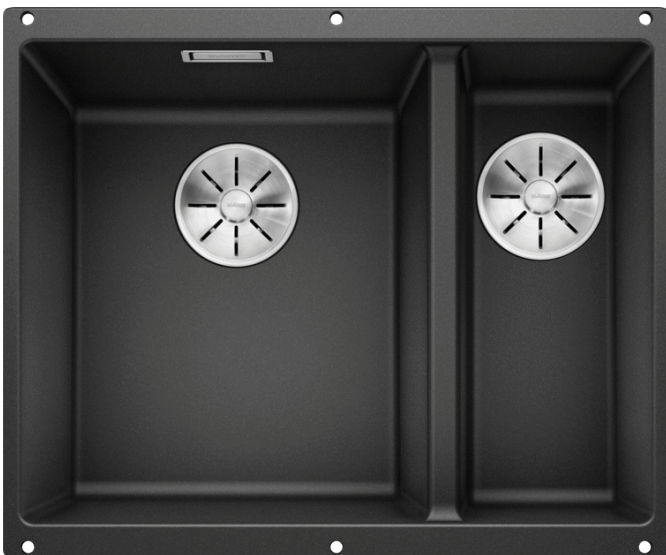

## Product information sheet SUBLINE 340/160-U

Item no. 523548

### Benefits

---

- Maximum bowl size provided by the very best in production and mounting technology
- Undermount bowl for solid surface worktops
- Timelessly elegant, contoured bowl design
- Entire system for a wide variety of plans featuring large and small bowls
- Elegant and hygienic: the covered C-overflow and InFino strainer system

### Colours

---

Available colours:

anthracite  
alumetallic  
pearl grey  
white  
rock grey  
tartufo  
jasmine  
coffee  
black

SILGRANIT anthracite

## Planning information

---

- Cut out size: 525 x 400 x R10
- Please state hand of bowl
- Cut out information supplied with bowls.
- Cut out CNC files also available on [www.blanco.co.uk](http://www.blanco.co.uk) for download.