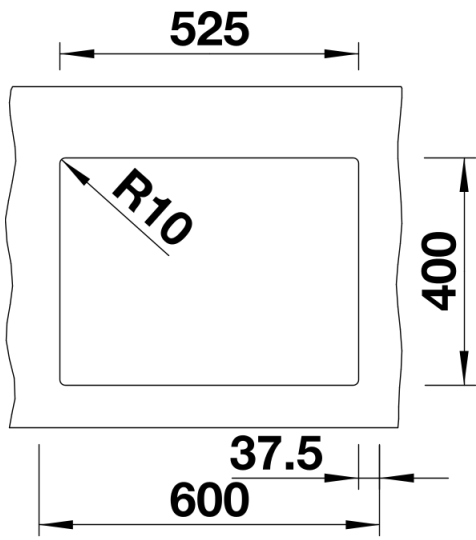

Product information sheet SUBLINE 340/160-U

Item no. 523567

Benefits

- Maximum bowl size provided by the very best in production and mounting technology
- Undermount bowl for solid surface worktops
- Timelessly elegant, contoured bowl design
- Entire system for a wide variety of plans featuring large and small bowls
- Elegant and hygienic: the covered C-overflow and InFino strainer system

Colours

Available colours:

anthracite
alumetallic
pearl grey
white
rock grey
tartufo
jasmine
coffee
black

SILGRANIT coffee

Planning information

- Cut out size: 525 x 400 x R10
- Please state hand of bowl
- Cut out information supplied with bowls.
- Cut out CNC files also available on www.blanco.co.uk for download.

Scope of supply

- Waste fitting with space-saving pipe
- two 3 1/2" InFino basket strainer

Details

Top view

Cut-out

Front view

Side view