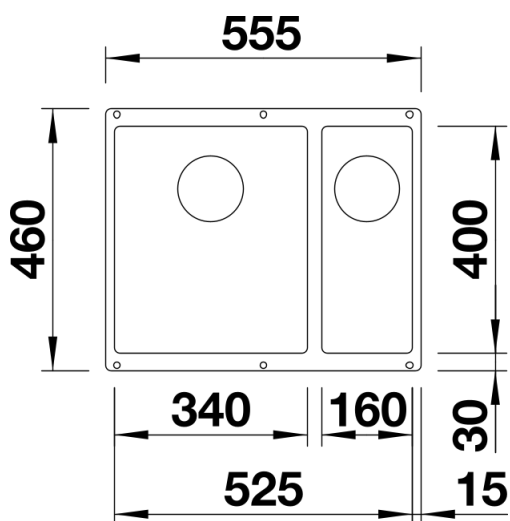

Product information sheet SUBLINE 340/160-U

Item no. 523567

Benefits

- Maximum bowl size provided by the very best in production and mounting technology
- Undermount bowl for solid surface worktops
- Timelessly elegant, contoured bowl design
- Entire system for a wide variety of plans featuring large and small bowls
- Elegant and hygienic: the covered C-overflow and InFino strainer system

Colours

Available colours:

anthracite
alumetallic
pearl grey
white
rock grey
tartufo
jasmine
coffee
black

SILGRANIT coffee

Planning information

- Cut out size: 525 x 400 x R10
- Please state hand of bowl
- Cut out information supplied with bowls.
- Cut out CNC files also available on www.blanco.co.uk for download.

Scope of supply

- Waste fitting with space-saving pipe
- two 3 1/2" InFino basket strainer

Details

Top view

Cut-out

Front view

Side view