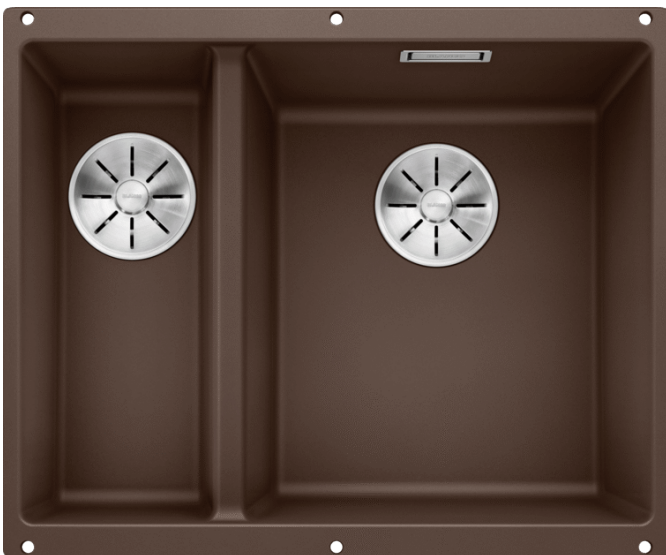

Product information sheet SUBLINE 340/160-U

Item no. 523567

Benefits

- Maximum bowl size provided by the very best in production and mounting technology
- Undermount bowl for solid surface worktops
- Timelessly elegant, contoured bowl design
- Entire system for a wide variety of plans featuring large and small bowls
- Elegant and hygienic: the covered C-overflow and InFino strainer system

Colours

Available colours:

anthracite
alumetallic
pearl grey
white
rock grey
tartufo
jasmine
coffee
black

SILGRANIT coffee

Planning information

- Cut out size: 525 x 400 x R10
- Please state hand of bowl
- Cut out information supplied with bowls.
- Cut out CNC files also available on www.blanco.co.uk for download.

Scope of supply

- Waste fitting with space-saving pipe
- two 3 1/2" InFino basket strainer

Details

Top view

Cut-out

Front view

Side view