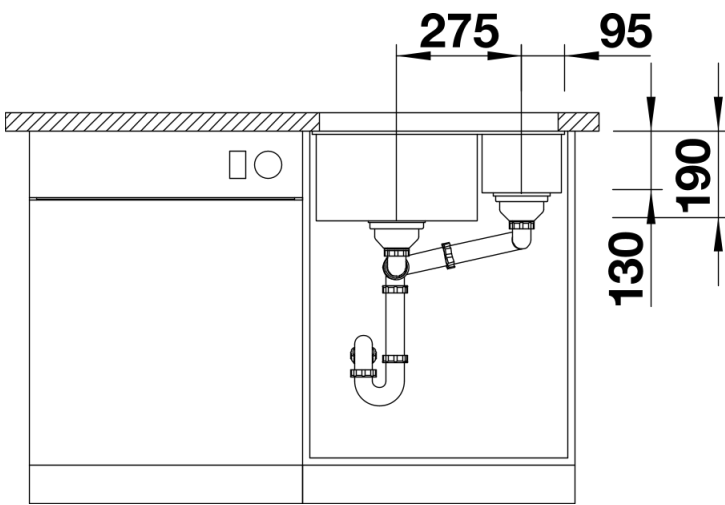

Product information sheet SUBLINE 340/160-U

Item no. 523567

Benefits

- Maximum bowl size provided by the very best in production and mounting technology
- Undermount bowl for solid surface worktops
- Timelessly elegant, contoured bowl design
- Entire system for a wide variety of plans featuring large and small bowls
- Elegant and hygienic: the covered C-overflow and InFino strainer system

Colours

Available colours:

anthracite
alumetallic
pearl grey
white
rock grey
tartufo
jasmine
coffee
black

SILGRANIT coffee

Planning information

- Cut out size: 525 x 400 x R10
- Please state hand of bowl
- Cut out information supplied with bowls.
- Cut out CNC files also available on www.blanco.co.uk for download.

Scope of supply

- Waste fitting with space-saving pipe
- two 3 1/2" InFino basket strainer

Details

Top view

Cut-out

Front view

Side view