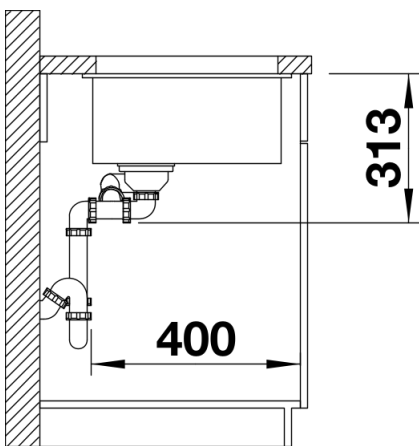

Colours

Available colours:

anthracite
alumetallic
pearl grey
white
rock grey
tartufo
jasmine
coffee
black

SILGRANIT coffee

Planning information

- Cut out size: 525 x 400 x R10
- Please state hand of bowl
- Cut out information supplied with bowls.
- Cut out CNC files also available on www.blanco.co.uk for download.

Scope of supply

- Waste fitting with space-saving pipe
- two 3 1/2" InFino basket strainer

Details

Top view

Cut-out

Front view

Side view