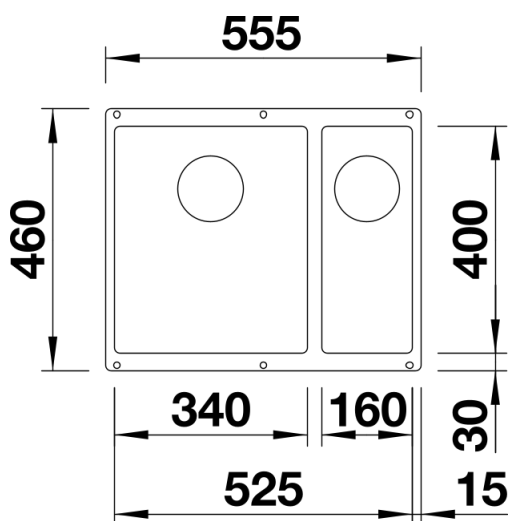

Product information sheet SUBLINE 340/160-U

Item no. 523557

Benefits

- Maximum bowl size provided by the very best in production and mounting technology
- Undermount bowl for solid surface worktops
- Timelessly elegant, contoured bowl design
- Entire system for a wide variety of plans featuring large and small bowls
- Elegant and hygienic: the covered C-overflow and InFino strainer system

Colours

Available colours:

anthracite
alumetallic
pearl grey
white
rock grey
tartufo
jasmine
coffee
black

SILGRANIT coffee

Planning information

- Cut out size: 525 x 400 x R10
- Please state hand of bowl
- Cut out information supplied with bowls.
- Cut out CNC files also available on www.blanco.co.uk for download.

Scope of supply

- Waste fitting with space-saving pipe
- two 3 1/2" InFino basket strainer

Details

Top view

Cut-out

Front view

Side view