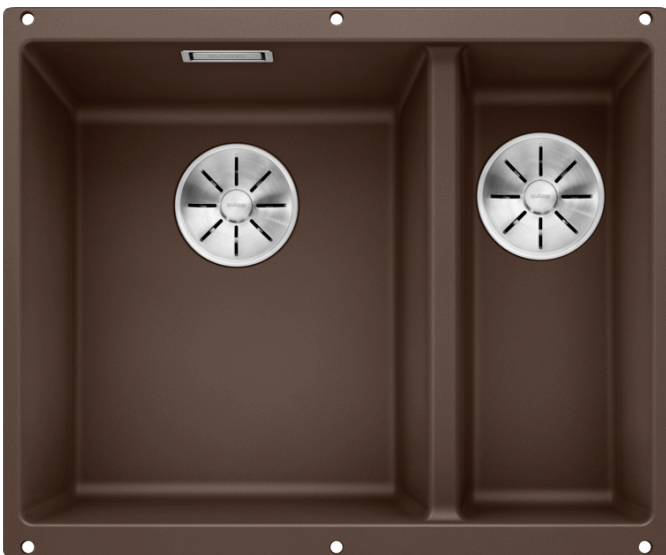

Product information sheet SUBLINE 340/160-U

Item no. 523557

Benefits

- Maximum bowl size provided by the very best in production and mounting technology
- Undermount bowl for solid surface worktops
- Timelessly elegant, contoured bowl design
- Entire system for a wide variety of plans featuring large and small bowls
- Elegant and hygienic: the covered C-overflow and InFino strainer system

Colours

Available colours:

anthracite
alumetallic
pearl grey
white
rock grey
tartufo
jasmine
coffee
black

SILGRANIT coffee

Planning information

- Cut out size: 525 x 400 x R10
- Please state hand of bowl
- Cut out information supplied with bowls.
- Cut out CNC files also available on www.blanco.co.uk for download.

Scope of supply

- Waste fitting with space-saving pipe
- two 3 1/2" InFino basket strainer

Details

Top view

Cut-out

Front view

Side view