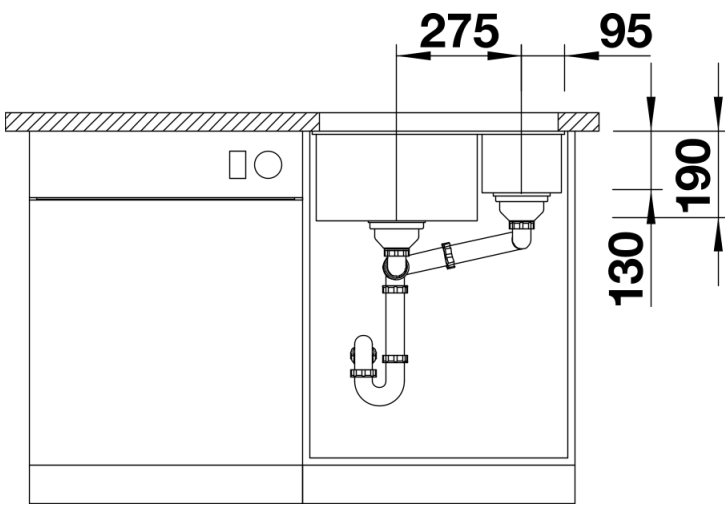

Product information sheet SUBLINE 340/160-U

Item no. 523557

Benefits

- Maximum bowl size provided by the very best in production and mounting technology
- Undermount bowl for solid surface worktops
- Timelessly elegant, contoured bowl design
- Entire system for a wide variety of plans featuring large and small bowls
- Elegant and hygienic: the covered C-overflow and InFino strainer system

Colours

Available colours:

anthracite
alumetallic
pearl grey
white
rock grey
tartufo
jasmine
coffee
black

SILGRANIT coffee

Planning information

- Cut out size: 525 x 400 x R10
- Please state hand of bowl
- Cut out information supplied with bowls.
- Cut out CNC files also available on www.blanco.co.uk for download.

Scope of supply

- Waste fitting with space-saving pipe
- two 3 1/2" InFino basket strainer

Details

Top view

Cut-out

Front view

Side view