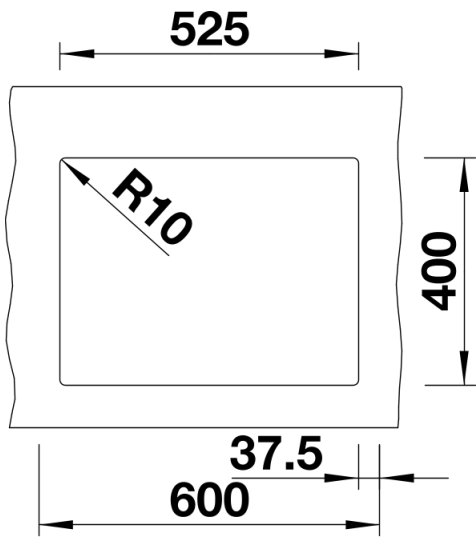

Product information sheet SUBLINE 340/160-U

Item no. 523557

Benefits

- Maximum bowl size provided by the very best in production and mounting technology
- Undermount bowl for solid surface worktops
- Timelessly elegant, contoured bowl design
- Entire system for a wide variety of plans featuring large and small bowls
- Elegant and hygienic: the covered C-overflow and InFino strainer system

Colours

Available colours:

anthracite
alumetallic
pearl grey
white
rock grey
tartufo
jasmine
coffee
black

SILGRANIT coffee

Planning information

- Cut out size: 525 x 400 x R10
- Please state hand of bowl
- Cut out information supplied with bowls.
- Cut out CNC files also available on www.blanco.co.uk for download.

Scope of supply

- Waste fitting with space-saving pipe
- two 3 1/2" InFino basket strainer

Details

Top view

Cut-out

Front view

Side view