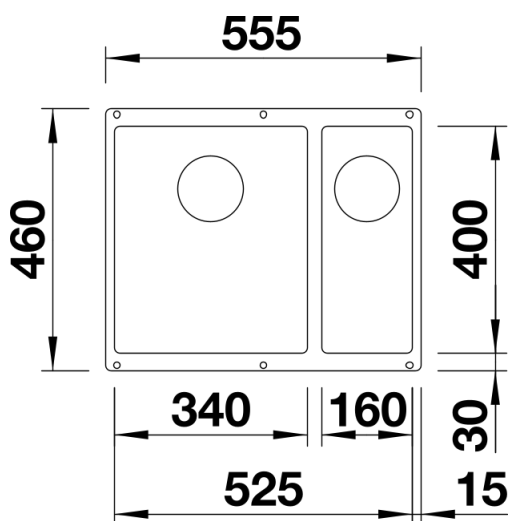

Product information sheet SUBLINE 340/160-U

Item no. 523563

Benefits

- Maximum bowl size provided by the very best in production and mounting technology
- Undermount bowl for solid surface worktops
- Timelessly elegant, contoured bowl design
- Entire system for a wide variety of plans featuring large and small bowls
- Elegant and hygienic: the covered C-overflow and InFino strainer system

Colours

Available colours:

anthracite
alumetallic
pearl grey
white
rock grey
tartufo
jasmine
coffee
black

SILGRANIT jasmine

Planning information

- Cut out size: 525 x 400 x R10
- Please state hand of bowl
- Cut out information supplied with bowls.
- Cut out CNC files also available on www.blanco.co.uk for download.

Scope of supply

- Waste fitting with space-saving pipe
- two 3 1/2" InFino basket strainer

Details

Top view

Cut-out

Front view

Side view