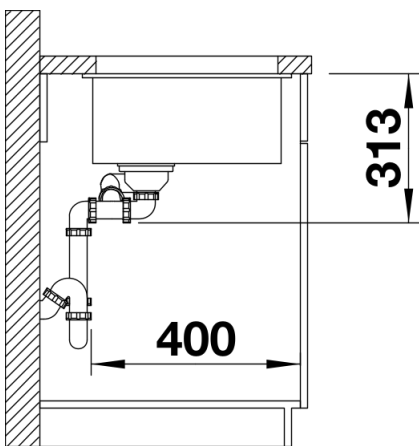

Colours

Available colours:

anthracite
alumetallic
pearl grey
white
rock grey
tartufo
jasmine
coffee
black

SILGRANIT jasmine

Planning information

- Cut out size: 525 x 400 x R10
- Please state hand of bowl
- Cut out information supplied with bowls.
- Cut out CNC files also available on www.blanco.co.uk for download.

Scope of supply

- Waste fitting with space-saving pipe
- two 3 1/2" InFino basket strainer

Details

Top view

Cut-out

Front view

Side view