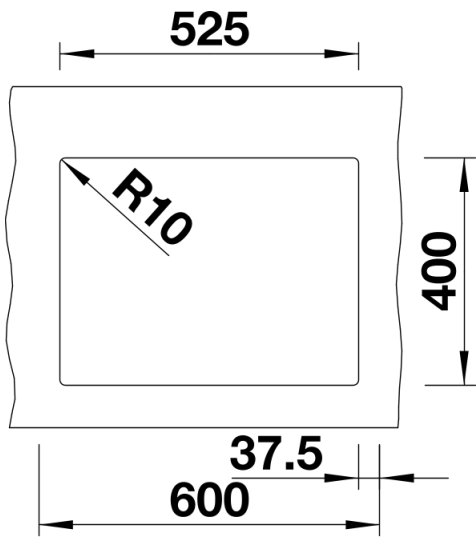

Product information sheet SUBLINE 340/160-U

Item no. 523563

Benefits

- Maximum bowl size provided by the very best in production and mounting technology
- Undermount bowl for solid surface worktops
- Timelessly elegant, contoured bowl design
- Entire system for a wide variety of plans featuring large and small bowls
- Elegant and hygienic: the covered C-overflow and InFino strainer system

Colours

Available colours:

anthracite
alumetallic
pearl grey
white
rock grey
tartufo
jasmine
coffee
black

SILGRANIT jasmine

Planning information

- Cut out size: 525 x 400 x R10
- Please state hand of bowl
- Cut out information supplied with bowls.
- Cut out CNC files also available on www.blanco.co.uk for download.

Scope of supply

- Waste fitting with space-saving pipe
- two 3 1/2" InFino basket strainer

Details

Top view

Cut-out

Front view

Side view