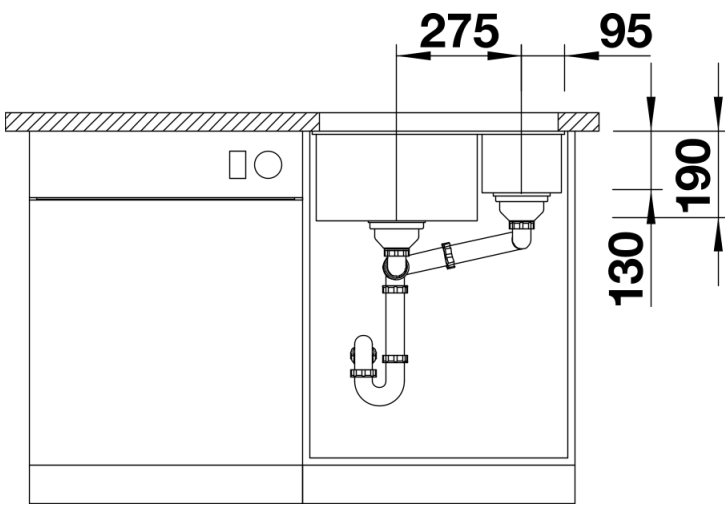

Product information sheet SUBLINE 340/160-U

Item no. 523563

Benefits

- Maximum bowl size provided by the very best in production and mounting technology
- Undermount bowl for solid surface worktops
- Timelessly elegant, contoured bowl design
- Entire system for a wide variety of plans featuring large and small bowls
- Elegant and hygienic: the covered C-overflow and InFino strainer system

Colours

Available colours:

anthracite
alumetallic
pearl grey
white
rock grey
tartufo
jasmine
coffee
black

SILGRANIT jasmine

Planning information

- Cut out size: 525 x 400 x R10
- Please state hand of bowl
- Cut out information supplied with bowls.
- Cut out CNC files also available on www.blanco.co.uk for download.

Scope of supply

- Waste fitting with space-saving pipe
- two 3 1/2" InFino basket strainer

Details

Top view

Cut-out

Front view

Side view