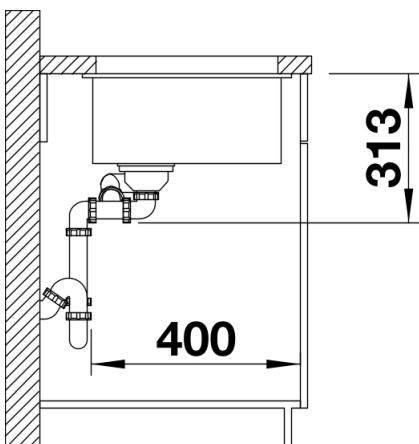

Colours

Available colours:

anthracite
alumetallic
pearl grey
white
rock grey
tartufo
jasmine
coffee
black

SILGRANIT jasmine

Planning information

- Cut out size: 525 x 400 x R10
- Please state hand of bowl
- Cut out information supplied with bowls.
- Cut out CNC files also available on www.blanco.co.uk for download.

Scope of supply

- Waste fitting with space-saving pipe
- two 3 1/2" InFino basket strainer

Details

Top view

Cut-out

Front view

Side view