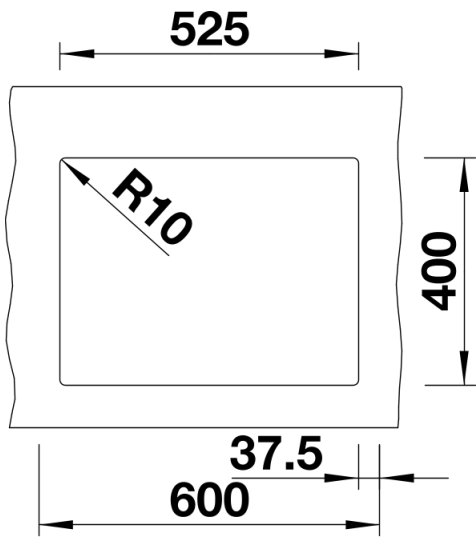

Product information sheet SUBLINE 340/160-U

Item no. 523553

Benefits

- Maximum bowl size provided by the very best in production and mounting technology
- Undermount bowl for solid surface worktops
- Timelessly elegant, contoured bowl design
- Entire system for a wide variety of plans featuring large and small bowls
- Elegant and hygienic: the covered C-overflow and InFino strainer system

Colours

Available colours:

anthracite
alumetallic
pearl grey
white
rock grey
tartufo
jasmine
coffee
black

SILGRANIT jasmine

Planning information

- Cut out size: 525 x 400 x R10
- Please state hand of bowl
- Cut out information supplied with bowls.
- Cut out CNC files also available on www.blanco.co.uk for download.

Scope of supply

- Waste fitting with space-saving pipe
- two 3 1/2" InFino basket strainer

Details

Top view

Cut-out

Front view

Side view