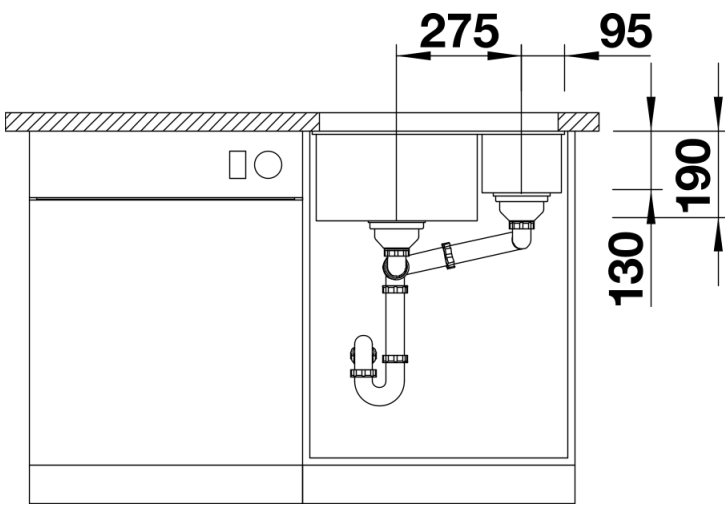

Product information sheet SUBLINE 340/160-U

Item no. 523553

Benefits

- Maximum bowl size provided by the very best in production and mounting technology
- Undermount bowl for solid surface worktops
- Timelessly elegant, contoured bowl design
- Entire system for a wide variety of plans featuring large and small bowls
- Elegant and hygienic: the covered C-overflow and InFino strainer system

Colours

Available colours:

anthracite
alumetallic
pearl grey
white
rock grey
tartufo
jasmine
coffee
black

SILGRANIT jasmine

Planning information

- Cut out size: 525 x 400 x R10
- Please state hand of bowl
- Cut out information supplied with bowls.
- Cut out CNC files also available on www.blanco.co.uk for download.

Scope of supply

- Waste fitting with space-saving pipe
- two 3 1/2" InFino basket strainer

Details

Top view

Cut-out

Front view

Side view