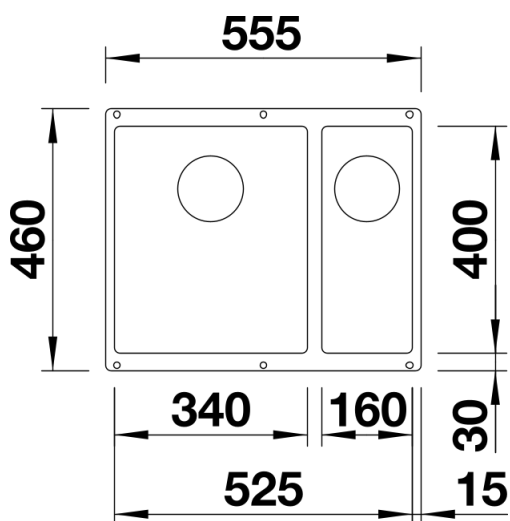

Product information sheet SUBLINE 340/160-U

Item no. 523553

Benefits

- Maximum bowl size provided by the very best in production and mounting technology
- Undermount bowl for solid surface worktops
- Timelessly elegant, contoured bowl design
- Entire system for a wide variety of plans featuring large and small bowls
- Elegant and hygienic: the covered C-overflow and InFino strainer system

Colours

Available colours:

anthracite
alumetallic
pearl grey
white
rock grey
tartufo
jasmine
coffee
black

SILGRANIT jasmine

Planning information

- Cut out size: 525 x 400 x R10
- Please state hand of bowl
- Cut out information supplied with bowls.
- Cut out CNC files also available on www.blanco.co.uk for download.

Scope of supply

- Waste fitting with space-saving pipe
- two 3 1/2" InFino basket strainer

Details

Top view

Cut-out

Front view

Side view