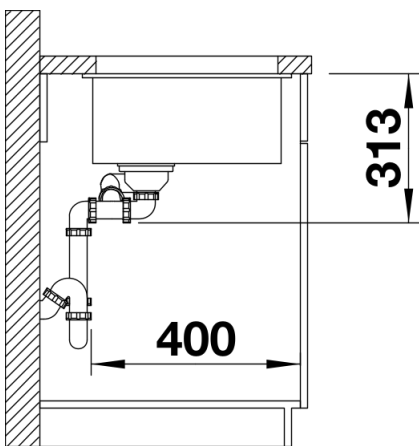

Colours

Available colours:

anthracite
alumetallic
pearl grey
white
rock grey
tartufo
jasmine
coffee
black

SILGRANIT rock grey

Planning information

- Cut out size: 525 x 400 x R10
- Please state hand of bowl
- Cut out information supplied with bowls.
- Cut out CNC files also available on www.blanco.co.uk for download.

Scope of supply

- Waste fitting with space-saving pipe
- two 3 1/2" InFino basket strainer

Details

Top view

Cut-out

Front view

Side view