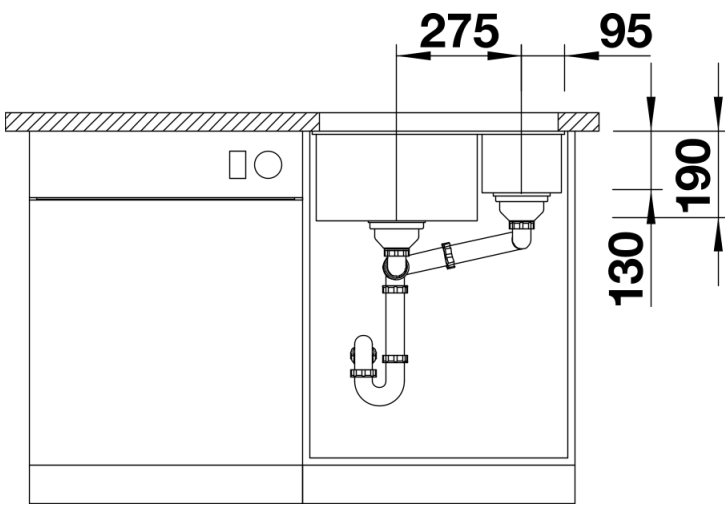

Product information sheet SUBLINE 340/160-U

Item no. 523559

Benefits

- Maximum bowl size provided by the very best in production and mounting technology
- Undermount bowl for solid surface worktops
- Timelessly elegant, contoured bowl design
- Entire system for a wide variety of plans featuring large and small bowls
- Elegant and hygienic: the covered C-overflow and InFino strainer system

Colours

Available colours:

anthracite
alumetallic
pearl grey
white
rock grey
tartufo
jasmine
coffee
black

SILGRANIT rock grey

Planning information

- Cut out size: 525 x 400 x R10
- Please state hand of bowl
- Cut out information supplied with bowls.
- Cut out CNC files also available on www.blanco.co.uk for download.

Scope of supply

- Waste fitting with space-saving pipe
- two 3 1/2" InFino basket strainer

Details

Top view

Cut-out

Front view

Side view