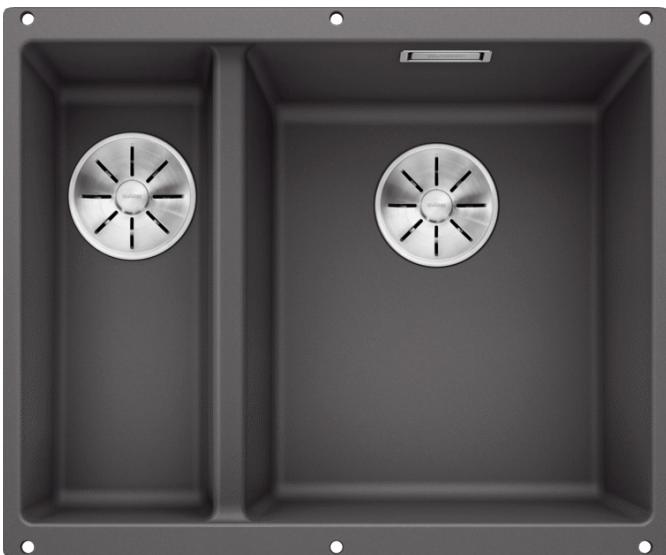

Product information sheet SUBLINE 340/160-U

Item no. 523559

Benefits

- Maximum bowl size provided by the very best in production and mounting technology
- Undermount bowl for solid surface worktops
- Timelessly elegant, contoured bowl design
- Entire system for a wide variety of plans featuring large and small bowls
- Elegant and hygienic: the covered C-overflow and InFino strainer system

Colours

Available colours:

anthracite
alumetallic
pearl grey
white
rock grey
tartufo
jasmine
coffee
black

SILGRANIT rock grey

Planning information

- Cut out size: 525 x 400 x R10
- Please state hand of bowl
- Cut out information supplied with bowls.
- Cut out CNC files also available on www.blanco.co.uk for download.

Scope of supply

- Waste fitting with space-saving pipe
- two 3 1/2" InFino basket strainer

Details

Top view

Cut-out

Front view

Side view