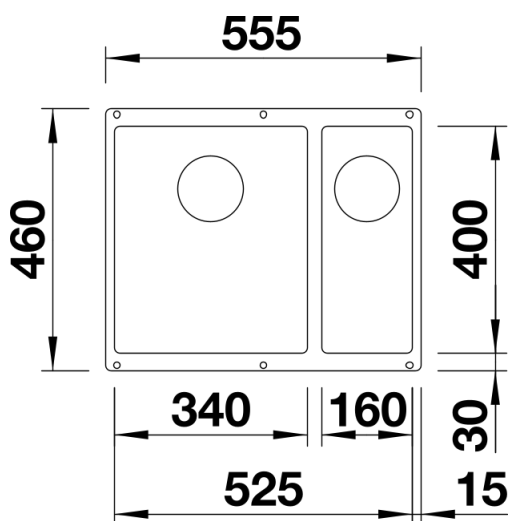

Product information sheet SUBLINE 340/160-U

Item no. 523559

Benefits

- Maximum bowl size provided by the very best in production and mounting technology
- Undermount bowl for solid surface worktops
- Timelessly elegant, contoured bowl design
- Entire system for a wide variety of plans featuring large and small bowls
- Elegant and hygienic: the covered C-overflow and InFino strainer system

Colours

Available colours:

anthracite
alumetallic
pearl grey
white
rock grey
tartufo
jasmine
coffee
black

SILGRANIT rock grey

Planning information

- Cut out size: 525 x 400 x R10
- Please state hand of bowl
- Cut out information supplied with bowls.
- Cut out CNC files also available on www.blanco.co.uk for download.

Scope of supply

- Waste fitting with space-saving pipe
- two 3 1/2" InFino basket strainer

Details

Top view

Cut-out

Front view

Side view