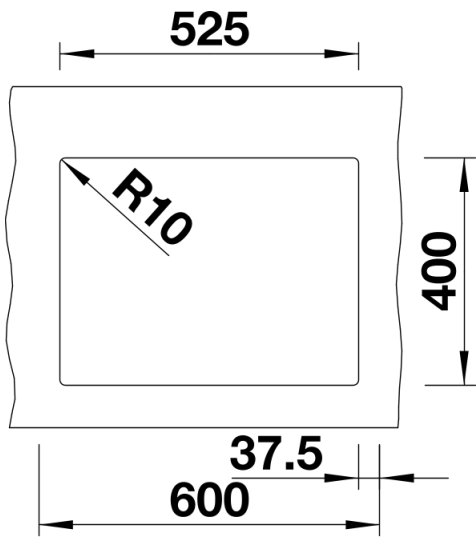

Product information sheet SUBLINE 340/160-U

Item no. 523559

Benefits

- Maximum bowl size provided by the very best in production and mounting technology
- Undermount bowl for solid surface worktops
- Timelessly elegant, contoured bowl design
- Entire system for a wide variety of plans featuring large and small bowls
- Elegant and hygienic: the covered C-overflow and InFino strainer system

Colours

Available colours:

anthracite
alumetallic
pearl grey
white
rock grey
tartufo
jasmine
coffee
black

SILGRANIT rock grey

Planning information

- Cut out size: 525 x 400 x R10
- Please state hand of bowl
- Cut out information supplied with bowls.
- Cut out CNC files also available on www.blanco.co.uk for download.

Scope of supply

- Waste fitting with space-saving pipe
- two 3 1/2" InFino basket strainer

Details

Top view

Cut-out

Front view

Side view