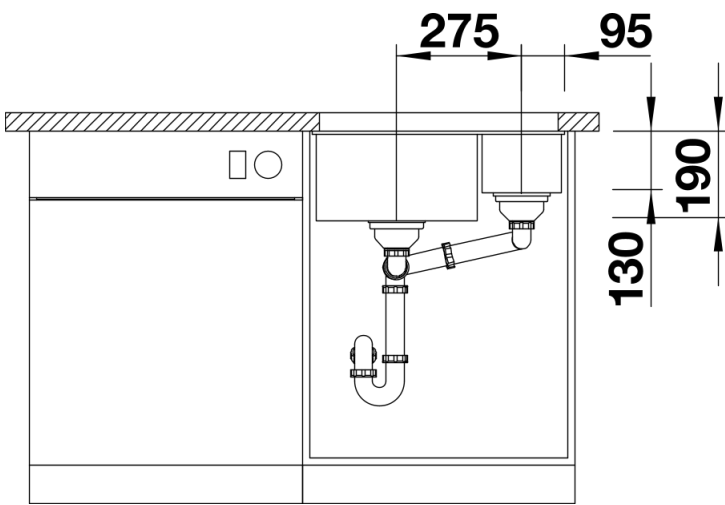

Product information sheet SUBLINE 340/160-U

Item no. 523549

Benefits

- Maximum bowl size provided by the very best in production and mounting technology
- Undermount bowl for solid surface worktops
- Timelessly elegant, contoured bowl design
- Entire system for a wide variety of plans featuring large and small bowls
- Elegant and hygienic: the covered C-overflow and InFino strainer system

Colours

Available colours:

anthracite
alumetallic
pearl grey
white
rock grey
tartufo
jasmine
coffee
black

SILGRANIT rock grey

Planning information

- Cut out size: 525 x 400 x R10
- Please state hand of bowl
- Cut out information supplied with bowls.
- Cut out CNC files also available on www.blanco.co.uk for download.

Scope of supply

- Waste fitting with space-saving pipe
- two 3 1/2" InFino basket strainer

Details

Top view

Cut-out

Front view

Side view