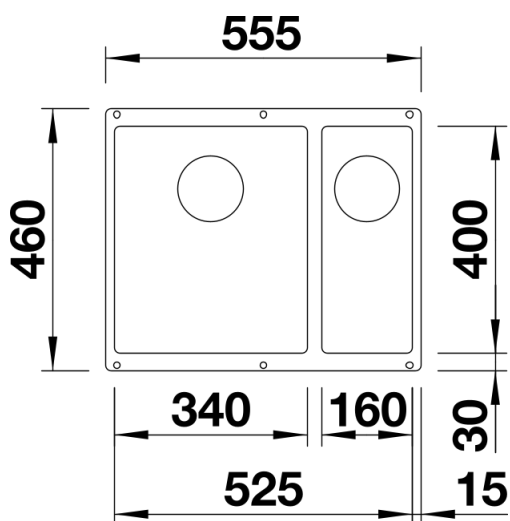

Product information sheet SUBLINE 340/160-U

Item no. 523549

Benefits

- Maximum bowl size provided by the very best in production and mounting technology
- Undermount bowl for solid surface worktops
- Timelessly elegant, contoured bowl design
- Entire system for a wide variety of plans featuring large and small bowls
- Elegant and hygienic: the covered C-overflow and InFino strainer system

Colours

Available colours:

anthracite
alumetallic
pearl grey
white
rock grey
tartufo
jasmine
coffee
black

SILGRANIT rock grey

Planning information

- Cut out size: 525 x 400 x R10
- Please state hand of bowl
- Cut out information supplied with bowls.
- Cut out CNC files also available on www.blanco.co.uk for download.

Scope of supply

- Waste fitting with space-saving pipe
- two 3 1/2" InFino basket strainer

Details

Top view

Cut-out

Front view

Side view