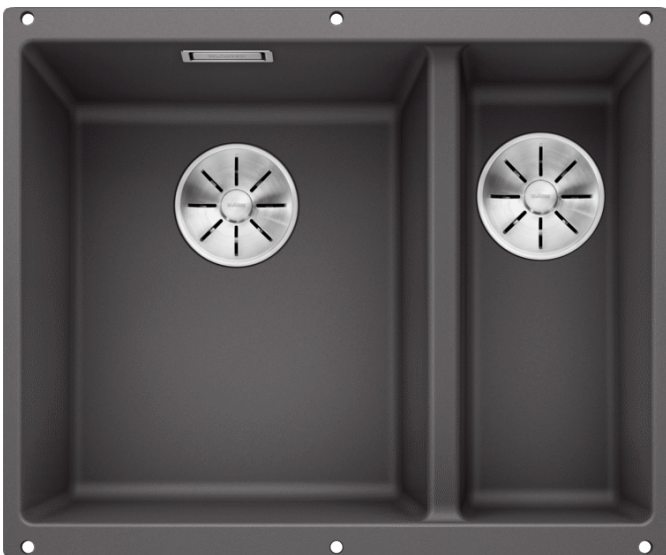

Product information sheet SUBLINE 340/160-U

Item no. 523549

Benefits

- Maximum bowl size provided by the very best in production and mounting technology
- Undermount bowl for solid surface worktops
- Timelessly elegant, contoured bowl design
- Entire system for a wide variety of plans featuring large and small bowls
- Elegant and hygienic: the covered C-overflow and InFino strainer system

Colours

Available colours:

anthracite
alumetallic
pearl grey
white
rock grey
tartufo
jasmine
coffee
black

SILGRANIT rock grey

Planning information

- Cut out size: 525 x 400 x R10
- Please state hand of bowl
- Cut out information supplied with bowls.
- Cut out CNC files also available on www.blanco.co.uk for download.

Scope of supply

- Waste fitting with space-saving pipe
- two 3 1/2" InFino basket strainer

Details

Top view

Cut-out

Front view

Side view