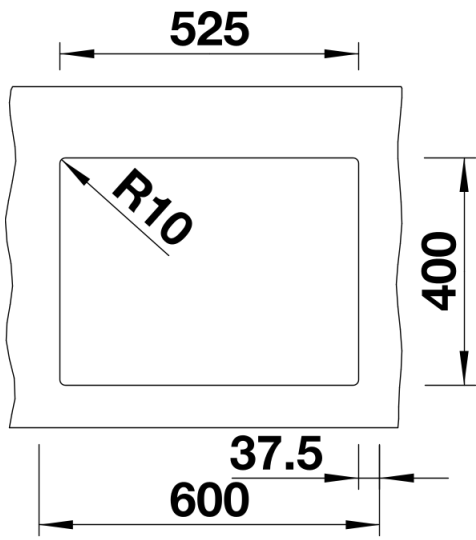

Product information sheet SUBLINE 340/160-U

Item no. 523549

Benefits

- Maximum bowl size provided by the very best in production and mounting technology
- Undermount bowl for solid surface worktops
- Timelessly elegant, contoured bowl design
- Entire system for a wide variety of plans featuring large and small bowls
- Elegant and hygienic: the covered C-overflow and InFino strainer system

Colours

Available colours:

anthracite
alumetallic
pearl grey
white
rock grey
tartufo
jasmine
coffee
black

SILGRANIT rock grey

Planning information

- Cut out size: 525 x 400 x R10
- Please state hand of bowl
- Cut out information supplied with bowls.
- Cut out CNC files also available on www.blanco.co.uk for download.

Scope of supply

- Waste fitting with space-saving pipe
- two 3 1/2" InFino basket strainer

Details

Top view

Cut-out

Front view

Side view