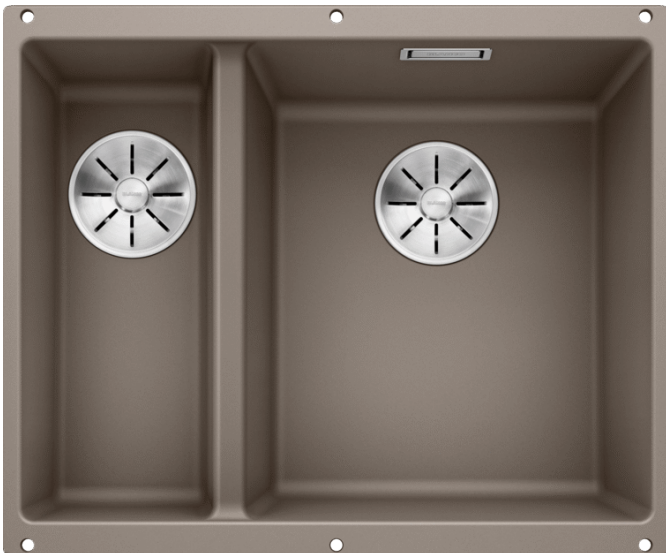

## Product information sheet SUBLINE 340/160-U

Item no. 523565

### Benefits

---

- Maximum bowl size provided by the very best in production and mounting technology
- Undermount bowl for solid surface worktops
- Timelessly elegant, contoured bowl design
- Entire system for a wide variety of plans featuring large and small bowls
- Elegant and hygienic: the covered C-overflow and InFino strainer system

### Colours

---

Available colours:

anthracite  
alumetallic  
pearl grey  
white  
rock grey  
tartufo  
jasmine  
coffee  
black

SILGRANIT tartufo

## Planning information

---

- Cut out size: 525 x 400 x R10
- Please state hand of bowl
- Cut out information supplied with bowls.
- Cut out CNC files also available on [www.blanco.co.uk](http://www.blanco.co.uk) for download.