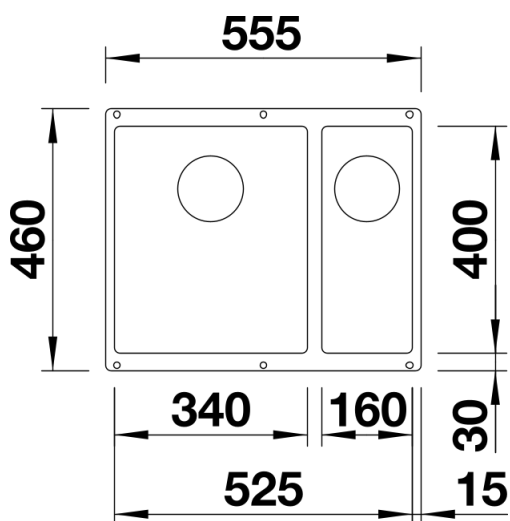

Product information sheet SUBLINE 340/160-U

Item no. 523556

Benefits

- Maximum bowl size provided by the very best in production and mounting technology
- Undermount bowl for solid surface worktops
- Timelessly elegant, contoured bowl design
- Entire system for a wide variety of plans featuring large and small bowls
- Elegant and hygienic: the covered C-overflow and InFino strainer system

Colours

Available colours:

- anthracite
- alumetallic
- pearl grey
- white
- rock grey
- tartufo
- jasmine
- coffee
- black

SILGRANIT tartufo

Planning information

- Cut out size: 525 x 400 x R10
- Please state hand of bowl
- Cut out information supplied with bowls.
- Cut out CNC files also available on www.blanco.co.uk for download.

Scope of supply

- Waste fitting with space-saving pipe
- two 3 1/2" InFino basket strainer

Details

Top view

Cut-out

Front view

Side view