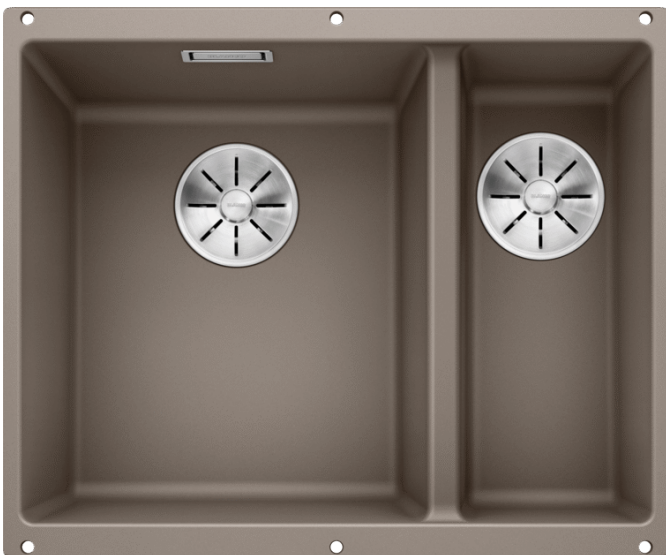

Product information sheet SUBLINE 340/160-U

Item no. 523556

Benefits

- Maximum bowl size provided by the very best in production and mounting technology
- Undermount bowl for solid surface worktops
- Timelessly elegant, contoured bowl design
- Entire system for a wide variety of plans featuring large and small bowls
- Elegant and hygienic: the covered C-overflow and InFino strainer system

Colours

Available colours:

- anthracite
- alumetallic
- pearl grey
- white
- rock grey
- tartufo
- jasmine
- coffee
- black

SILGRANIT tartufo

Planning information

- Cut out size: 525 x 400 x R10
- Please state hand of bowl
- Cut out information supplied with bowls.
- Cut out CNC files also available on www.blanco.co.uk for download.

Scope of supply

- Waste fitting with space-saving pipe
- two 3 1/2" InFino basket strainer

Details

Top view

Cut-out

Front view

Side view