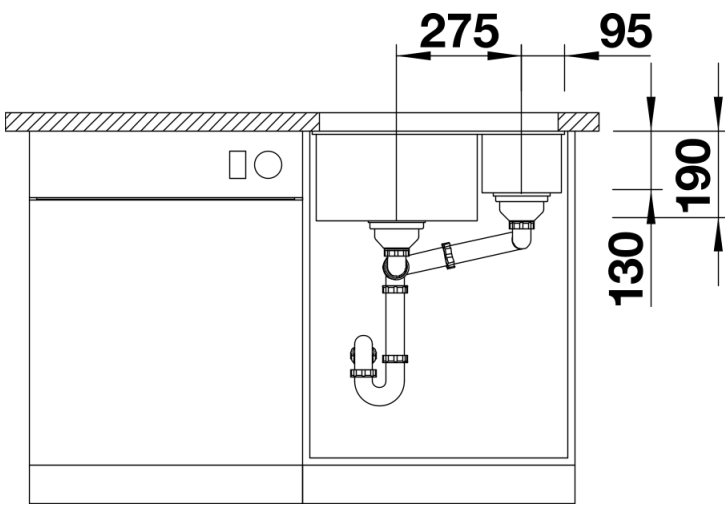

Product information sheet SUBLINE 340/160-U

Item no. 523556

Benefits

- Maximum bowl size provided by the very best in production and mounting technology
- Undermount bowl for solid surface worktops
- Timelessly elegant, contoured bowl design
- Entire system for a wide variety of plans featuring large and small bowls
- Elegant and hygienic: the covered C-overflow and InFino strainer system

Colours

Available colours:

- anthracite
- alumetallic
- pearl grey
- white
- rock grey
- tartufo
- jasmine
- coffee
- black

SILGRANIT tartufo

Planning information

- Cut out size: 525 x 400 x R10
- Please state hand of bowl
- Cut out information supplied with bowls.
- Cut out CNC files also available on www.blanco.co.uk for download.

Scope of supply

- Waste fitting with space-saving pipe
- two 3 1/2" InFino basket strainer

Details

Top view

Cut-out

Front view

Side view