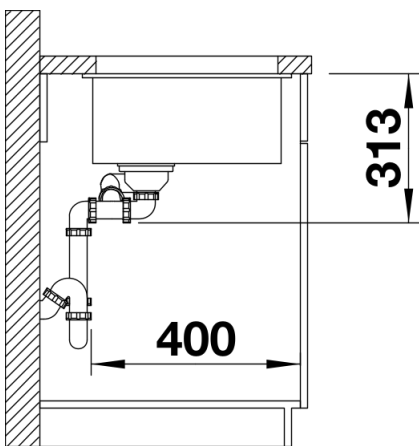

Colours

Available colours:

- anthracite
- alumetallic
- pearl grey
- white
- rock grey
- tartufo
- jasmine
- coffee
- black

SILGRANIT tartufo

Planning information

- Cut out size: 525 x 400 x R10
- Please state hand of bowl
- Cut out information supplied with bowls.
- Cut out CNC files also available on www.blanco.co.uk for download.

Scope of supply

- Waste fitting with space-saving pipe
- two 3 1/2" InFino basket strainer

Details

Top view

Cut-out

Front view

Side view