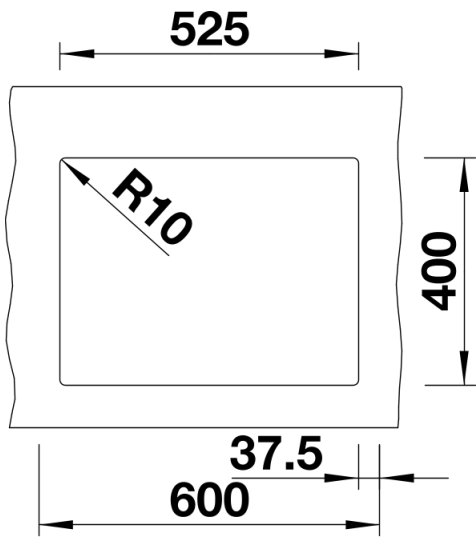

Product information sheet SUBLINE 340/160-U

Item no. 523556

Benefits

- Maximum bowl size provided by the very best in production and mounting technology
- Undermount bowl for solid surface worktops
- Timelessly elegant, contoured bowl design
- Entire system for a wide variety of plans featuring large and small bowls
- Elegant and hygienic: the covered C-overflow and InFino strainer system

Colours

Available colours:

- anthracite
- alumetallic
- pearl grey
- white
- rock grey
- tartufo
- jasmine
- coffee
- black

SILGRANIT tartufo

Planning information

- Cut out size: 525 x 400 x R10
- Please state hand of bowl
- Cut out information supplied with bowls.
- Cut out CNC files also available on www.blanco.co.uk for download.

Scope of supply

- Waste fitting with space-saving pipe
- two 3 1/2" InFino basket strainer

Details

Top view

Cut-out

Front view

Side view