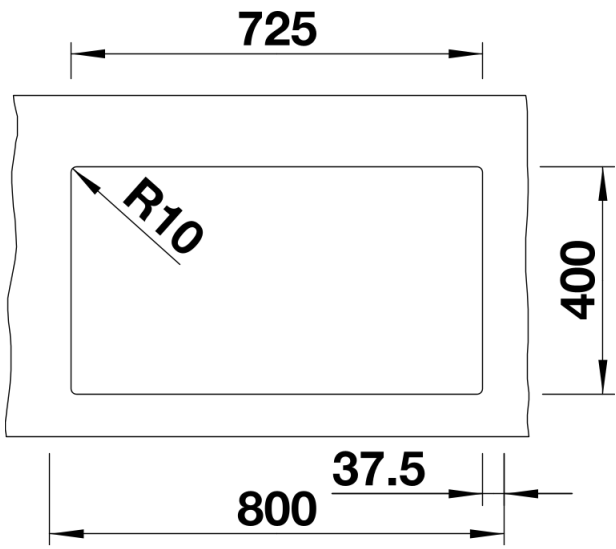

Product information sheet SUBLINE 350/350-U

Item no. 523576

Benefits

- Maximum bowl size provided by the very best in production and mounting technology
- Undermount bowl for solid surface worktops
- Timelessly elegant, contoured bowl design
- Entire system for a wide variety of plans featuring large and small bowls
- Elegant and hygienic: the covered C-overflow and InFino strainer system

Colours

SILGRANIT alumetallic

Available colours:

alumetallic
pearl grey
rock grey
anthracite
white
tartufo
jasmine
coffee
black

Planning information

- Cut out size: 725 x 400 x R10
- Universal handing
- Cut out information supplied with bowls.
- Cut out CNC files also available on www.blanco.co.uk for download.

Scope of supply

- Waste fitting with space-saving pipe
- two 3 ½" InFino basket strainer

Details

Top view

Cut-out

Front view

Side view