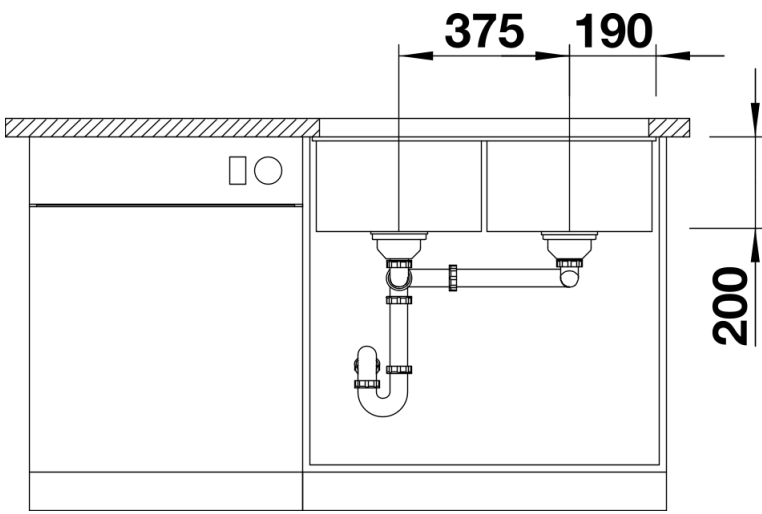

Product information sheet SUBLINE 350/350-U

Item no. 523576

Benefits

- Maximum bowl size provided by the very best in production and mounting technology
- Undermount bowl for solid surface worktops
- Timelessly elegant, contoured bowl design
- Entire system for a wide variety of plans featuring large and small bowls
- Elegant and hygienic: the covered C-overflow and InFino strainer system

Colours

SILGRANIT alumetallic

Available colours:

alumetallic
pearl grey
rock grey
anthracite
white
tartufo
jasmine
coffee
black

Planning information

- Cut out size: 725 x 400 x R10
- Universal handing
- Cut out information supplied with bowls.
- Cut out CNC files also available on www.blanco.co.uk for download.

Scope of supply

- Waste fitting with space-saving pipe
- two 3 ½" InFino basket strainer

Details

Top view

Cut-out

Front view

Side view