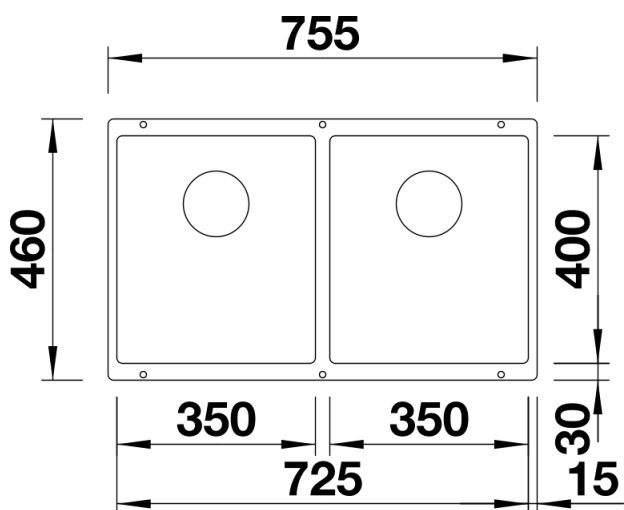

Product information sheet SUBLINE 350/350-U

Item no. 523576

Benefits

- Maximum bowl size provided by the very best in production and mounting technology
- Undermount bowl for solid surface worktops
- Timelessly elegant, contoured bowl design
- Entire system for a wide variety of plans featuring large and small bowls
- Elegant and hygienic: the covered C-overflow and InFino strainer system

Colours

SILGRANIT alumetallic

Available colours:

alumetallic
pearl grey
rock grey
anthracite
white
tartufo
jasmine
coffee
black

Planning information

- Cut out size: 725 x 400 x R10
- Universal handing
- Cut out information supplied with bowls.
- Cut out CNC files also available on www.blanco.co.uk for download.

Scope of supply

- Waste fitting with space-saving pipe
- two 3 ½" InFino basket strainer

Details

Top view

Cut-out

Front view

Side view