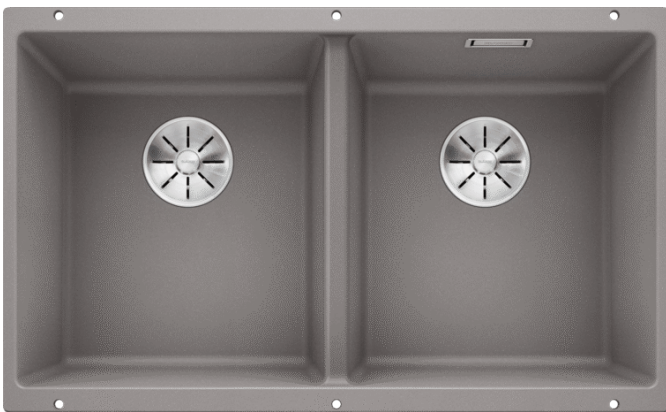

Product information sheet SUBLINE 350/350-U

Item no. 523576

Benefits

- Maximum bowl size provided by the very best in production and mounting technology
- Undermount bowl for solid surface worktops
- Timelessly elegant, contoured bowl design
- Entire system for a wide variety of plans featuring large and small bowls
- Elegant and hygienic: the covered C-overflow and InFino strainer system

Colours

SILGRANIT alumetallic

Available colours:

alumetallic
pearl grey
rock grey
anthracite
white
tartufo
jasmine
coffee
black

Planning information

- Cut out size: 725 x 400 x R10
- Universal handing
- Cut out information supplied with bowls.
- Cut out CNC files also available on www.blanco.co.uk for download.

Scope of supply

- Waste fitting with space-saving pipe
- two 3 ½" InFino basket strainer

Details

Top view

Cut-out

Front view

Side view