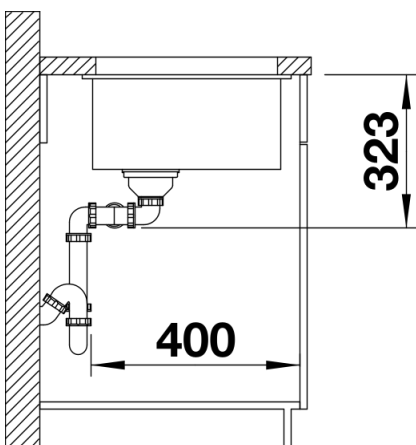

Colours

SILGRANIT alumetallic

Available colours:

alumetallic
pearl grey
rock grey
anthracite
white
tartufo
jasmine
coffee
black

Planning information

- Cut out size: 725 x 400 x R10
- Universal handing
- Cut out information supplied with bowls.
- Cut out CNC files also available on www.blanco.co.uk for download.

Scope of supply

- Waste fitting with space-saving pipe
- two 3 ½" InFino basket strainer

Details

Top view

Cut-out

Front view

Side view