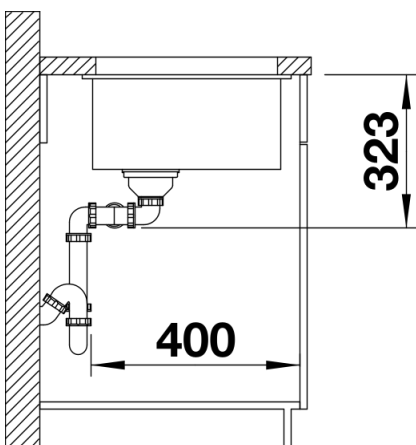

Colours

SILGRANIT anthracite

Available colours:

alumetallic
pearl grey
rock grey
anthracite
white
tartufo
jasmine
coffee
black

Planning information

- Cut out size: 725 x 400 x R10
- Universal handing
- Cut out information supplied with bowls.
- Cut out CNC files also available on www.blanco.co.uk for download.

Scope of supply

- Waste fitting with space-saving pipe
- two 3 ½" InFino basket strainer

Details

Top view

Cut-out

Front view

Side view