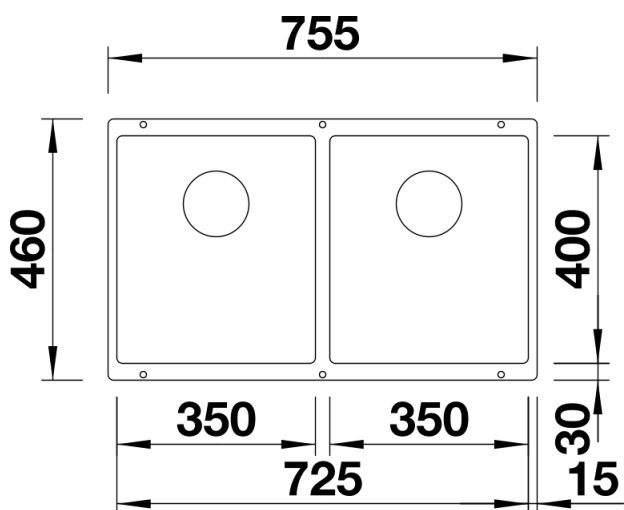

Product information sheet SUBLINE 350/350-U

Item no. 523574

Benefits

- Maximum bowl size provided by the very best in production and mounting technology
- Undermount bowl for solid surface worktops
- Timelessly elegant, contoured bowl design
- Entire system for a wide variety of plans featuring large and small bowls
- Elegant and hygienic: the covered C-overflow and InFino strainer system

Colours

SILGRANIT anthracite

Available colours:

alumetallic
pearl grey
rock grey
anthracite
white
tartufo
jasmine
coffee
black

Planning information

- Cut out size: 725 x 400 x R10
- Universal handing
- Cut out information supplied with bowls.
- Cut out CNC files also available on www.blanco.co.uk for download.

Scope of supply

- Waste fitting with space-saving pipe
- two 3 ½" InFino basket strainer

Details

Top view

Cut-out

Front view

Side view