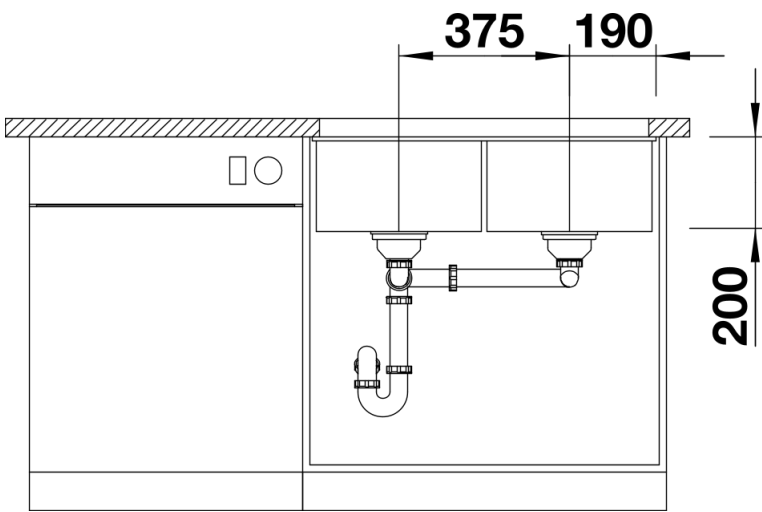

Product information sheet SUBLINE 350/350-U

Item no. 523574

Benefits

- Maximum bowl size provided by the very best in production and mounting technology
- Undermount bowl for solid surface worktops
- Timelessly elegant, contoured bowl design
- Entire system for a wide variety of plans featuring large and small bowls
- Elegant and hygienic: the covered C-overflow and InFino strainer system

Colours

SILGRANIT anthracite

Available colours:

alumetallic
pearl grey
rock grey
anthracite
white
tartufo
jasmine
coffee
black

Planning information

- Cut out size: 725 x 400 x R10
- Universal handing
- Cut out information supplied with bowls.
- Cut out CNC files also available on www.blanco.co.uk for download.

Scope of supply

- Waste fitting with space-saving pipe
- two 3 ½" InFino basket strainer

Details

Top view

Cut-out

Front view

Side view