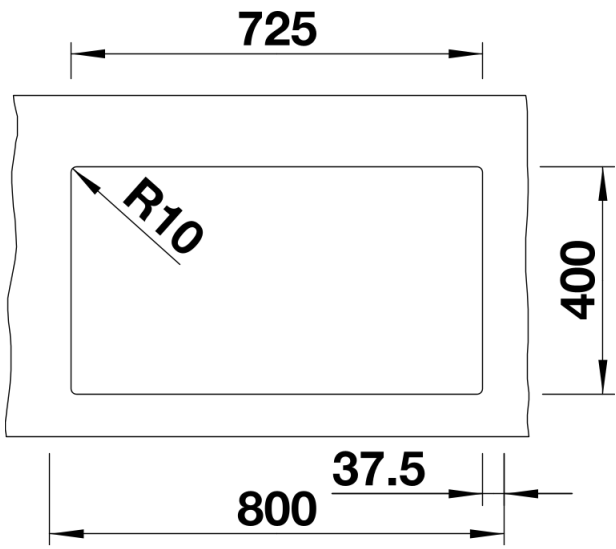

Product information sheet SUBLINE 350/350-U

Item no. 523574

Benefits

- Maximum bowl size provided by the very best in production and mounting technology
- Undermount bowl for solid surface worktops
- Timelessly elegant, contoured bowl design
- Entire system for a wide variety of plans featuring large and small bowls
- Elegant and hygienic: the covered C-overflow and InFino strainer system

Colours

SILGRANIT anthracite

Available colours:

alumetallic
pearl grey
rock grey
anthracite
white
tartufo
jasmine
coffee
black

Planning information

- Cut out size: 725 x 400 x R10
- Universal handing
- Cut out information supplied with bowls.
- Cut out CNC files also available on www.blanco.co.uk for download.

Scope of supply

- Waste fitting with space-saving pipe
- two 3 ½" InFino basket strainer

Details

Top view

Cut-out

Front view

Side view