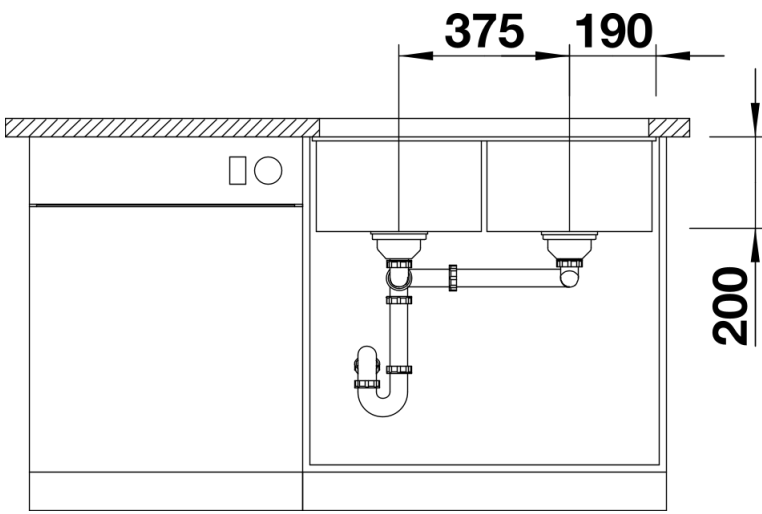

Product information sheet SUBLINE 350/350-U

Item no. 525987

Benefits

- Maximum bowl size provided by the very best in production and mounting technology
- Undermount bowl for solid surface worktops
- Timelessly elegant, contoured bowl design
- Entire system for a wide variety of plans featuring large and small bowls
- Elegant and hygienic: the covered C-overflow and InFino strainer system

Colours

SILGRANIT black

Available colours:

alumetallic
pearl grey
rock grey
anthracite
white
tartufo
jasmine
coffee
black

Planning information

- Cut out size: 725 x 400 x R10
- Universal handing
- Cut out information supplied with bowls.
- Cut out CNC files also available on www.blanco.co.uk for download.

Scope of supply

- Waste fitting with space-saving pipe
- two 3 ½" InFino basket strainer

Details

Top view

Cut-out

Front view

Side view