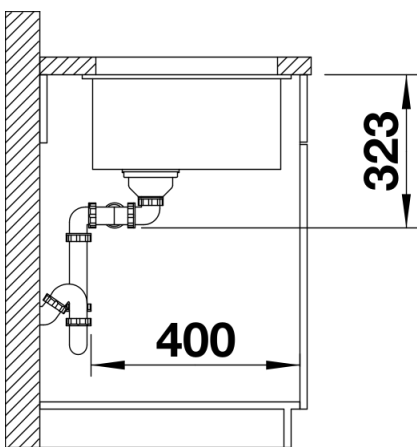

Colours

SILGRANIT black

Available colours:

alumetallic
pearl grey
rock grey
anthracite
white
tartufo
jasmine
coffee
black

Planning information

- Cut out size: 725 x 400 x R10
- Universal handing
- Cut out information supplied with bowls.
- Cut out CNC files also available on www.blanco.co.uk for download.

Scope of supply

- Waste fitting with space-saving pipe
- two 3 ½" InFino basket strainer

Details

Top view

Cut-out

Front view

Side view