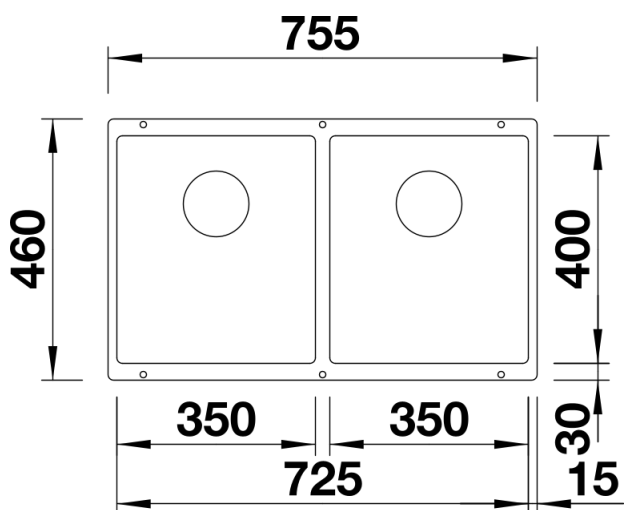

Product information sheet SUBLINE 350/350-U

Item no. 525987

Benefits

- Maximum bowl size provided by the very best in production and mounting technology
- Undermount bowl for solid surface worktops
- Timelessly elegant, contoured bowl design
- Entire system for a wide variety of plans featuring large and small bowls
- Elegant and hygienic: the covered C-overflow and InFino strainer system

Colours

SILGRANIT black

Available colours:

alumetallic
pearl grey
rock grey
anthracite
white
tartufo
jasmine
coffee
black

Planning information

- Cut out size: 725 x 400 x R10
- Universal handing
- Cut out information supplied with bowls.
- Cut out CNC files also available on www.blanco.co.uk for download.

Scope of supply

- Waste fitting with space-saving pipe
- two 3 ½" InFino basket strainer

Details

Top view

Cut-out

Front view

Side view