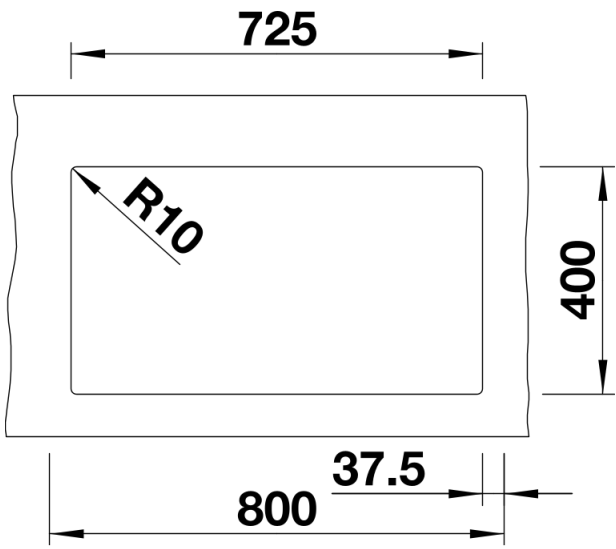

Product information sheet SUBLINE 350/350-U

Item no. 525987

Benefits

- Maximum bowl size provided by the very best in production and mounting technology
- Undermount bowl for solid surface worktops
- Timelessly elegant, contoured bowl design
- Entire system for a wide variety of plans featuring large and small bowls
- Elegant and hygienic: the covered C-overflow and InFino strainer system

Colours

SILGRANIT black

Available colours:

alumetallic
pearl grey
rock grey
anthracite
white
tartufo
jasmine
coffee
black

Planning information

- Cut out size: 725 x 400 x R10
- Universal handing
- Cut out information supplied with bowls.
- Cut out CNC files also available on www.blanco.co.uk for download.

Scope of supply

- Waste fitting with space-saving pipe
- two 3 ½" InFino basket strainer

Details

Top view

Cut-out

Front view

Side view