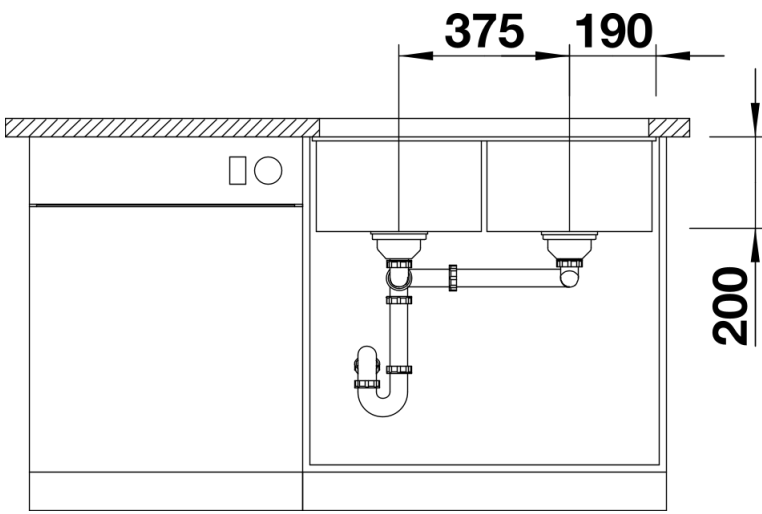

Product information sheet SUBLINE 350/350-U

Item no. 523583

Benefits

- Maximum bowl size provided by the very best in production and mounting technology
- Undermount bowl for solid surface worktops
- Timelessly elegant, contoured bowl design
- Entire system for a wide variety of plans featuring large and small bowls
- Elegant and hygienic: the covered C-overflow and InFino strainer system

Colours

SILGRANIT coffee

Available colours:

alumetallic
pearl grey
rock grey
anthracite
white
tartufo
jasmine
coffee
black

Planning information

- Cut out size: 725 x 400 x R10
- Universal handing
- Cut out information supplied with bowls.
- Cut out CNC files also available on www.blanco.co.uk for download.

Scope of supply

- Waste fitting with space-saving pipe
- two 3 ½" InFino basket strainer

Details

Top view

Cut-out

Front view

Side view