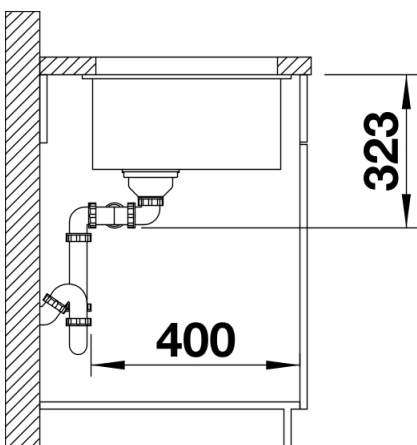

Colours

SILGRANIT coffee

Available colours:

alumetallic
pearl grey
rock grey
anthracite
white
tartufo
jasmine
coffee
black

Planning information

- Cut out size: 725 x 400 x R10
- Universal handing
- Cut out information supplied with bowls.
- Cut out CNC files also available on www.blanco.co.uk for download.

Scope of supply

- Waste fitting with space-saving pipe
- two 3 ½" InFino basket strainer

Details

Top view

Cut-out

Front view

Side view