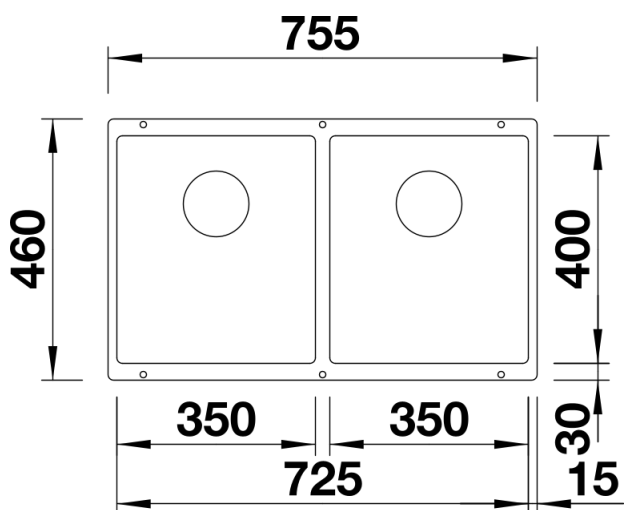

Product information sheet SUBLINE 350/350-U

Item no. 523583

Benefits

- Maximum bowl size provided by the very best in production and mounting technology
- Undermount bowl for solid surface worktops
- Timelessly elegant, contoured bowl design
- Entire system for a wide variety of plans featuring large and small bowls
- Elegant and hygienic: the covered C-overflow and InFino strainer system

Colours

SILGRANIT coffee

Available colours:

alumetallic
pearl grey
rock grey
anthracite
white
tartufo
jasmine
coffee
black

Planning information

- Cut out size: 725 x 400 x R10
- Universal handing
- Cut out information supplied with bowls.
- Cut out CNC files also available on www.blanco.co.uk for download.

Scope of supply

- Waste fitting with space-saving pipe
- two 3 ½" InFino basket strainer

Details

Top view

Cut-out

Front view

Side view