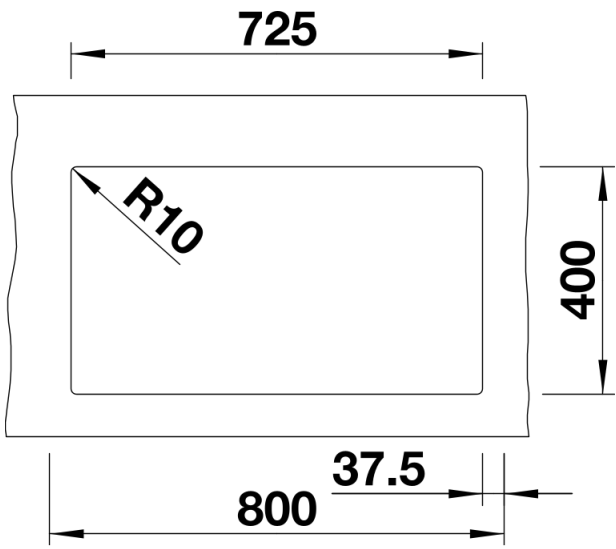

Product information sheet SUBLINE 350/350-U

Item no. 523583

Benefits

- Maximum bowl size provided by the very best in production and mounting technology
- Undermount bowl for solid surface worktops
- Timelessly elegant, contoured bowl design
- Entire system for a wide variety of plans featuring large and small bowls
- Elegant and hygienic: the covered C-overflow and InFino strainer system

Colours

SILGRANIT coffee

Available colours:

alumetallic
pearl grey
rock grey
anthracite
white
tartufo
jasmine
coffee
black

Planning information

- Cut out size: 725 x 400 x R10
- Universal handing
- Cut out information supplied with bowls.
- Cut out CNC files also available on www.blanco.co.uk for download.

Scope of supply

- Waste fitting with space-saving pipe
- two 3 ½" InFino basket strainer

Details

Top view

Cut-out

Front view

Side view