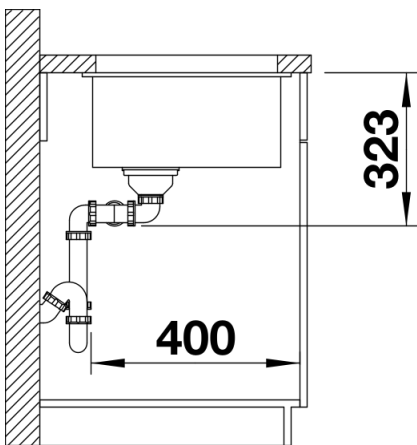

## Planning information

---

- Cut out size: 725 x 400 x R10
- Universal handing
- Cut out information supplied with bowls.
- Cut out CNC files also available on [www.blanco.co.uk](http://www.blanco.co.uk) for download.

## Scope of supply

---

- Waste fitting with space-saving pipe
- two 3 ½" InFino basket strainer

## Details

---

Top view

Cut-out

Front view

Side view