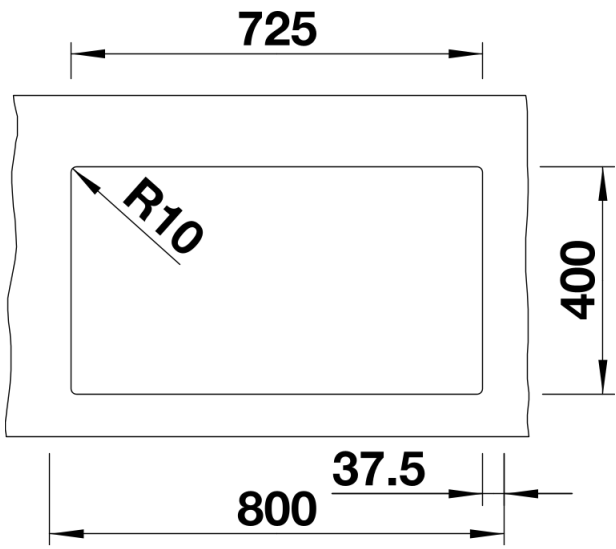

## Planning information

---

- Cut out size: 725 x 400 x R10
- Universal handing
- Cut out information supplied with bowls.
- Cut out CNC files also available on [www.blanco.co.uk](http://www.blanco.co.uk) for download.

## Scope of supply

---

- Waste fitting with space-saving pipe
- two 3 ½" InFino basket strainer

## Details

---

Top view

Cut-out

Front view

Side view