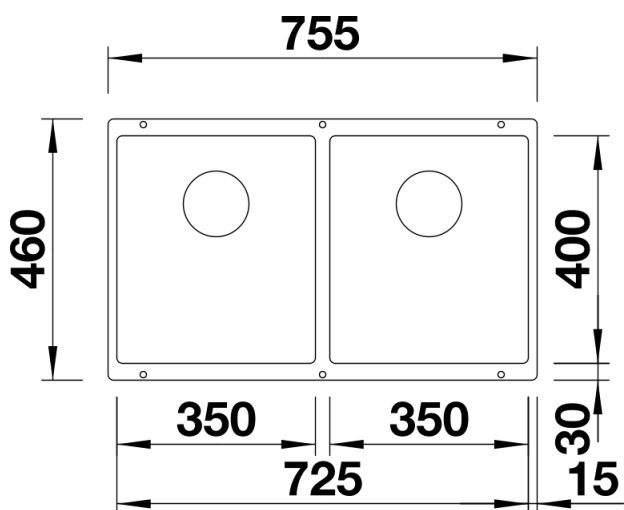

## Planning information

---

- Cut out size: 725 x 400 x R10
- Universal handing
- Cut out information supplied with bowls.
- Cut out CNC files also available on [www.blanco.co.uk](http://www.blanco.co.uk) for download.

## Scope of supply

---

- Waste fitting with space-saving pipe
- two 3 ½" InFino basket strainer

## Details

---

Top view

Cut-out

Front view

Side view