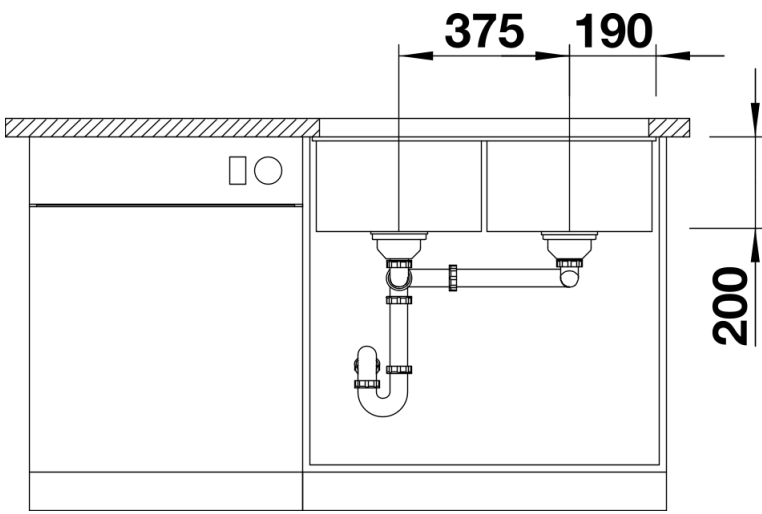

## Planning information

---

- Cut out size: 725 x 400 x R10
- Universal handing
- Cut out information supplied with bowls.
- Cut out CNC files also available on [www.blanco.co.uk](http://www.blanco.co.uk) for download.

## Scope of supply

---

- Waste fitting with space-saving pipe
- two 3 ½" InFino basket strainer

## Details

---

Top view

Cut-out

Front view

Side view