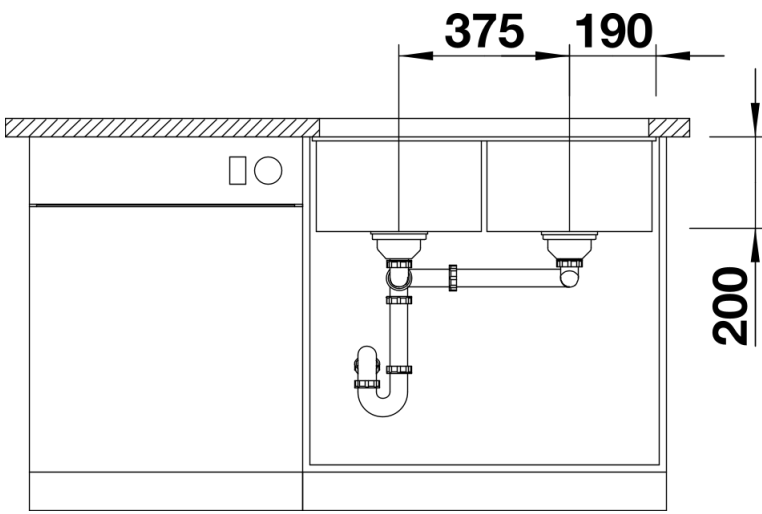

Product information sheet SUBLINE 350/350-U

Item no. 523578

Benefits

- Maximum bowl size provided by the very best in production and mounting technology
- Undermount bowl for solid surface worktops
- Timelessly elegant, contoured bowl design
- Entire system for a wide variety of plans featuring large and small bowls
- Elegant and hygienic: the covered C-overflow and InFino strainer system

Colours

SILGRANIT white

Available colours:

alumetallic
pearl grey
rock grey
anthracite
white
tartufo
jasmine
coffee
black

Planning information

- Cut out size: 725 x 400 x R10
- Universal handing
- Cut out information supplied with bowls.
- Cut out CNC files also available on www.blanco.co.uk for download.

Scope of supply

- Waste fitting with space-saving pipe
- two 3 ½" InFino basket strainer

Details

Top view

Cut-out

Front view

Side view