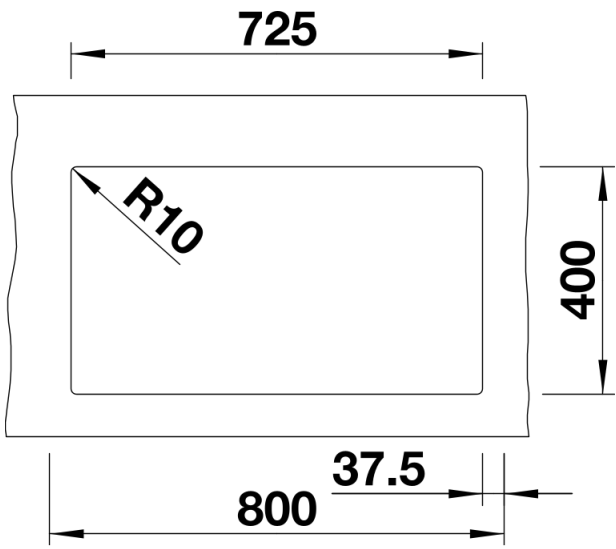

Product information sheet SUBLINE 350/350-U

Item no. 523578

Benefits

- Maximum bowl size provided by the very best in production and mounting technology
- Undermount bowl for solid surface worktops
- Timelessly elegant, contoured bowl design
- Entire system for a wide variety of plans featuring large and small bowls
- Elegant and hygienic: the covered C-overflow and InFino strainer system

Colours

SILGRANIT white

Available colours:

alumetallic
pearl grey
rock grey
anthracite
white
tartufo
jasmine
coffee
black

Planning information

- Cut out size: 725 x 400 x R10
- Universal handing
- Cut out information supplied with bowls.
- Cut out CNC files also available on www.blanco.co.uk for download.

Scope of supply

- Waste fitting with space-saving pipe
- two 3 ½" InFino basket strainer

Details

Top view

Cut-out

Front view

Side view