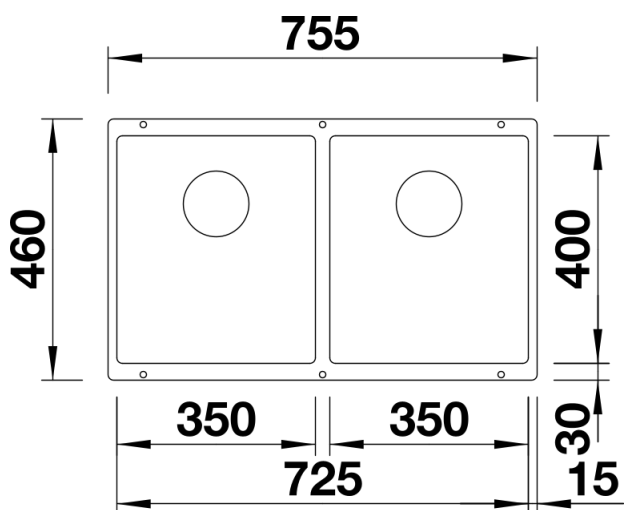

Product information sheet SUBLINE 350/350-U

Item no. 523578

Benefits

- Maximum bowl size provided by the very best in production and mounting technology
- Undermount bowl for solid surface worktops
- Timelessly elegant, contoured bowl design
- Entire system for a wide variety of plans featuring large and small bowls
- Elegant and hygienic: the covered C-overflow and InFino strainer system

Colours

SILGRANIT white

Available colours:

alumetallic
pearl grey
rock grey
anthracite
white
tartufo
jasmine
coffee
black

Planning information

- Cut out size: 725 x 400 x R10
- Universal handing
- Cut out information supplied with bowls.
- Cut out CNC files also available on www.blanco.co.uk for download.

Scope of supply

- Waste fitting with space-saving pipe
- two 3 ½" InFino basket strainer

Details

Top view

Cut-out

Front view

Side view