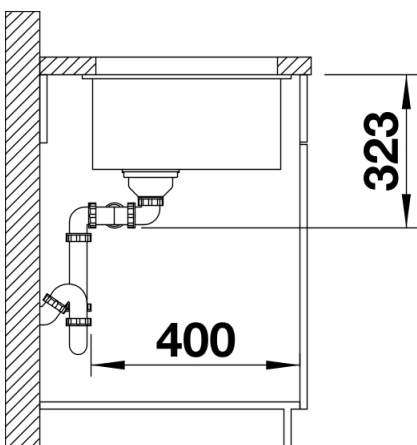

Colours

SILGRANIT white

Available colours:

alumetallic
pearl grey
rock grey
anthracite
white
tartufo
jasmine
coffee
black

Planning information

- Cut out size: 725 x 400 x R10
- Universal handing
- Cut out information supplied with bowls.
- Cut out CNC files also available on www.blanco.co.uk for download.

Scope of supply

- Waste fitting with space-saving pipe
- two 3 ½" InFino basket strainer

Details

Top view

Cut-out

Front view

Side view