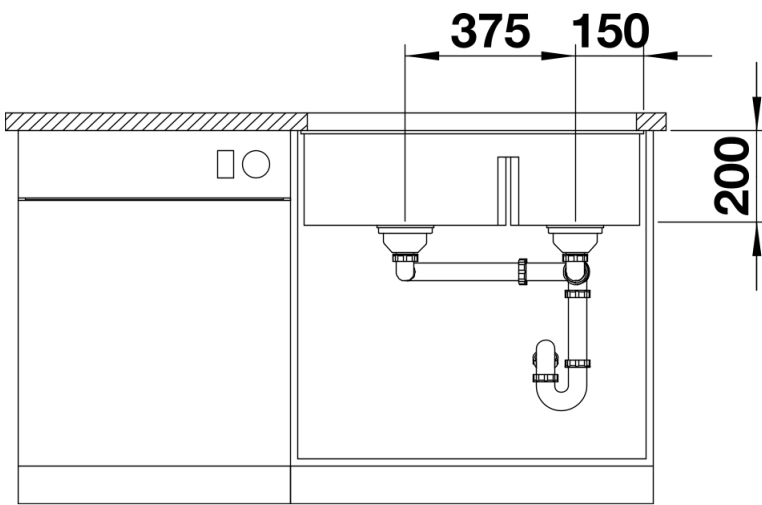

Colours

SILGRANIT black

Available colours:

- anthracite
- rock grey
- coffee
- alumetallic
- pearl grey
- white
- jasmine
- tartufo
- black

Planning information

- Cut out: 725 x 400 x R10
- Left hand bowl only

Scope of supply

- Waste fitting with space-saving pipe
- two 3 1/2" InFino basket strainers

Details

Top view

Cut-out

Front view

Side view