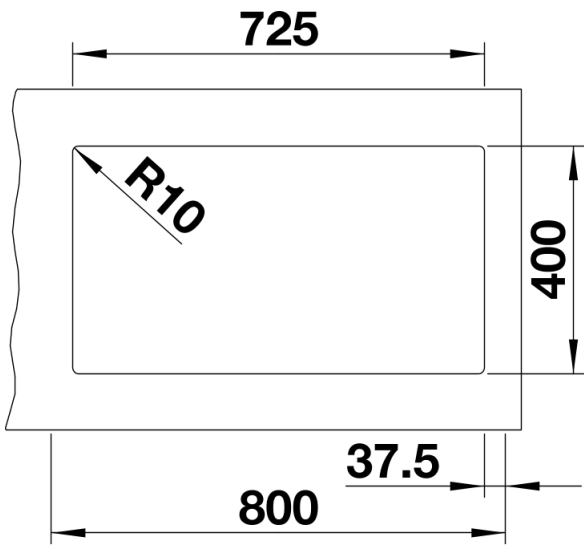

Product information sheet SUBLINE 430/270-U

Item no. 525991

Benefits

- Maximum bowl size provided by the very best in production and mounting technology
- Undermount bowl for solid surface worktops
- Timelessly elegant, contoured bowl design
- Entire system for a wide variety of plans featuring large and small bowls
- Elegant and hygienic: the covered C-overflow and InFino strainer system

Colours

SILGRANIT black

Available colours:

- anthracite
- rock grey
- coffee
- alumetallic
- pearl grey
- white
- jasmine
- tartufo
- black

Planning information

- Cut out: 725 x 400 x R10
- Left hand bowl only

Scope of supply

- Waste fitting with space-saving pipe
- two 3 1/2" InFino basket strainers

Details

Top view

Cut-out

Front view

Side view