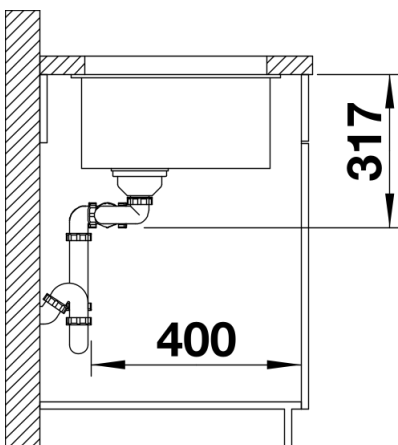

Colours

SILGRANIT black

Available colours:

- anthracite
- rock grey
- coffee
- alumetallic
- pearl grey
- white
- jasmine
- tartufo
- black

Planning information

- Cut out: 725 x 400 x R10
- Left hand bowl only

Scope of supply

- Waste fitting with space-saving pipe
- two 3 1/2" InFino basket strainers

Details

Top view

Cut-out

Front view

Side view