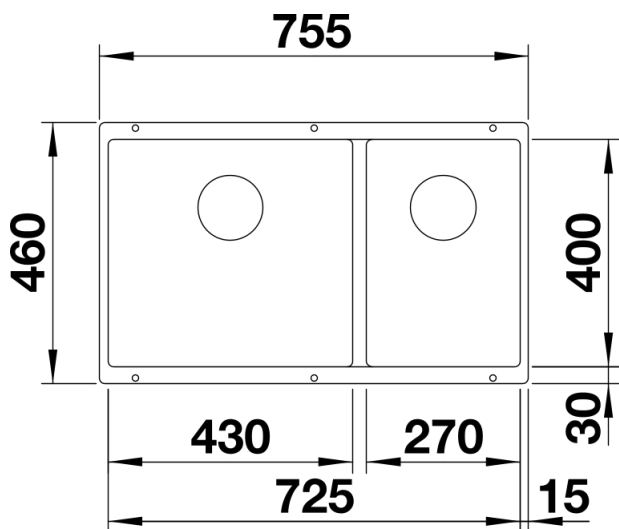

Product information sheet SUBLINE 430/270-U

Item no. 525991

Benefits

- Maximum bowl size provided by the very best in production and mounting technology
- Undermount bowl for solid surface worktops
- Timelessly elegant, contoured bowl design
- Entire system for a wide variety of plans featuring large and small bowls
- Elegant and hygienic: the covered C-overflow and InFino strainer system

Colours

SILGRANIT black

Available colours:

- anthracite
- rock grey
- coffee
- alumetallic
- pearl grey
- white
- jasmine
- tartufo
- black

Planning information

- Cut out: 725 x 400 x R10
- Left hand bowl only

Scope of supply

- Waste fitting with space-saving pipe
- two 3 1/2" InFino basket strainers

Details

Top view

Cut-out

Front view

Side view