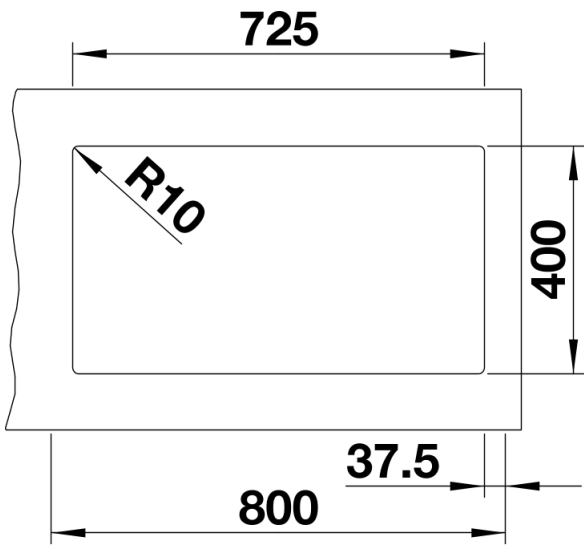

Product information sheet SUBLINE 430/270-U

Item no. 523160

Benefits

- Maximum bowl size provided by the very best in production and mounting technology
- Undermount bowl for solid surface worktops
- Timelessly elegant, contoured bowl design
- Entire system for a wide variety of plans featuring large and small bowls
- Elegant and hygienic: the covered C-overflow and InFino strainer system

Colours

SILGRANIT coffee

Available colours:

- anthracite
- rock grey
- coffee
- alumetallic
- pearl grey
- white
- jasmine
- tartufo
- black

Planning information

- Cut out: 725 x 400 x R10
- Left hand bowl only

Scope of supply

- Waste fitting with space-saving pipe
- two 3 1/2" InFino basket strainers

Details

Top view

Cut-out

Front view

Side view