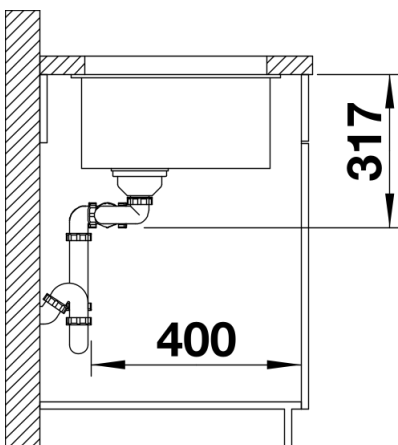

Colours

SILGRANIT coffee

Available colours:

- anthracite
- rock grey
- coffee
- alumetallic
- pearl grey
- white
- jasmine
- tartufo
- black

Planning information

- Cut out: 725 x 400 x R10
- Left hand bowl only

Scope of supply

- Waste fitting with space-saving pipe
- two 3 1/2" InFino basket strainers

Details

Top view

Cut-out

Front view

Side view