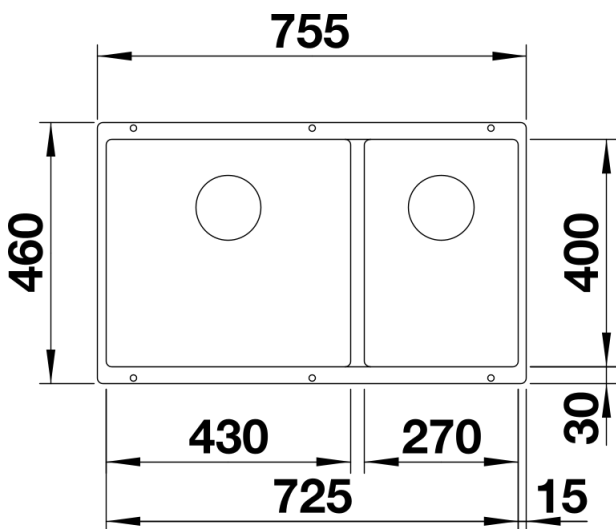

Product information sheet SUBLINE 430/270-U

Item no. 523160

Benefits

- Maximum bowl size provided by the very best in production and mounting technology
- Undermount bowl for solid surface worktops
- Timelessly elegant, contoured bowl design
- Entire system for a wide variety of plans featuring large and small bowls
- Elegant and hygienic: the covered C-overflow and InFino strainer system

Colours

SILGRANIT coffee

Available colours:

- anthracite
- rock grey
- coffee
- alumetallic
- pearl grey
- white
- jasmine
- tartufo
- black

Planning information

- Cut out: 725 x 400 x R10
- Left hand bowl only

Scope of supply

- Waste fitting with space-saving pipe
- two 3 1/2" InFino basket strainers

Details

Top view

Cut-out

Front view

Side view