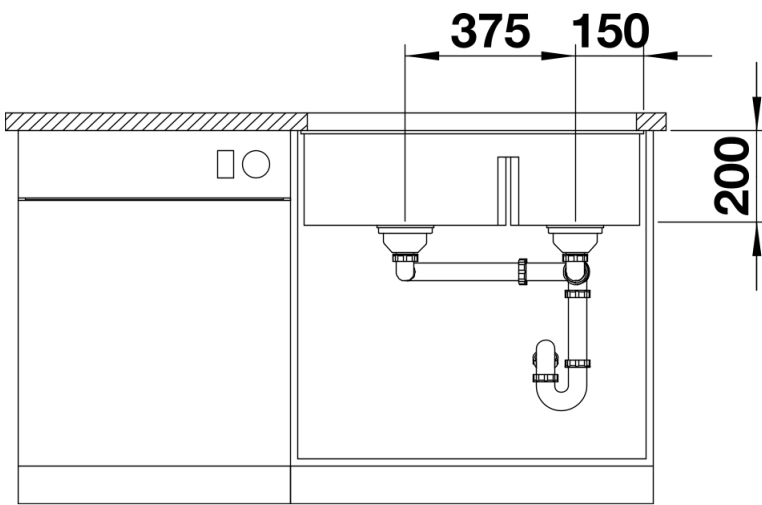

Colours

SILGRANIT coffee

Available colours:

- anthracite
- rock grey
- coffee
- alumetallic
- pearl grey
- white
- jasmine
- tartufo
- black

Planning information

- Cut out: 725 x 400 x R10
- Left hand bowl only

Scope of supply

- Waste fitting with space-saving pipe
- two 3 1/2" InFino basket strainers

Details

Top view

Cut-out

Front view

Side view