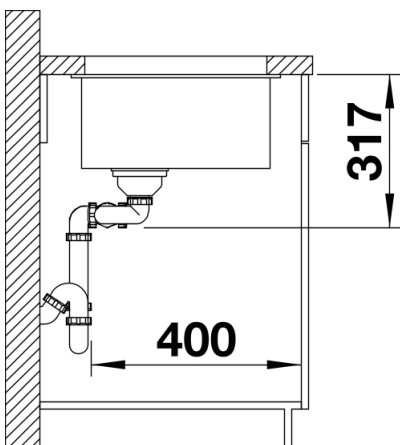

Colours

SILGRANIT rock grey

Available colours:

- anthracite
- rock grey
- coffee
- alumetallic
- pearl grey
- white
- jasmine
- tartufo
- black

Planning information

- Cut out: 725 x 400 x R10
- Left hand bowl only

Scope of supply

- Waste fitting with space-saving pipe
- two 3 1/2" InFino basket strainers

Details

Top view

Cut-out

Front view

Side view