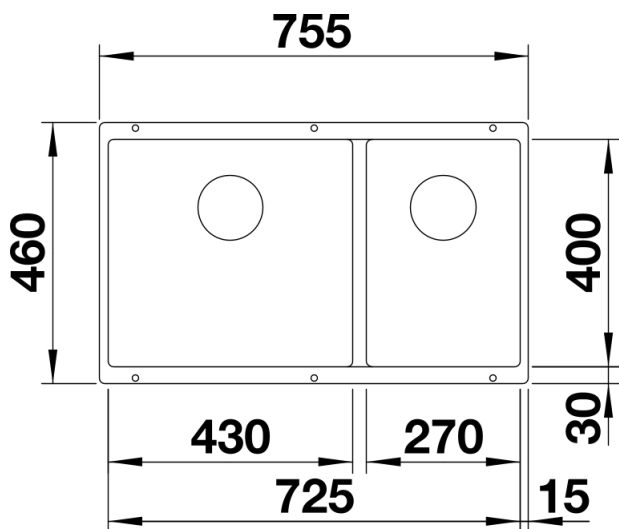

Product information sheet SUBLINE 430/270-U

Item no. 523152

Benefits

- Maximum bowl size provided by the very best in production and mounting technology
- Undermount bowl for solid surface worktops
- Timelessly elegant, contoured bowl design
- Entire system for a wide variety of plans featuring large and small bowls
- Elegant and hygienic: the covered C-overflow and InFino strainer system

Colours

SILGRANIT rock grey

Available colours:

- anthracite
- rock grey
- coffee
- alumetallic
- pearl grey
- white
- jasmine
- tartufo
- black

Planning information

- Cut out: 725 x 400 x R10
- Left hand bowl only

Scope of supply

- Waste fitting with space-saving pipe
- two 3 1/2" InFino basket strainers

Details

Top view

Cut-out

Front view

Side view