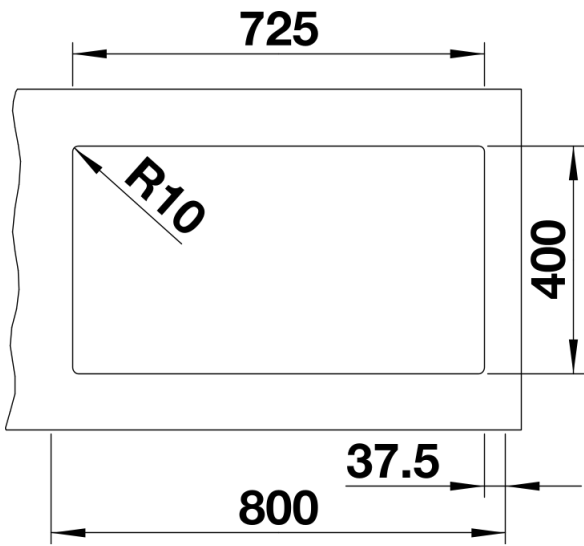

Product information sheet SUBLINE 430/270-U

Item no. 523152

Benefits

- Maximum bowl size provided by the very best in production and mounting technology
- Undermount bowl for solid surface worktops
- Timelessly elegant, contoured bowl design
- Entire system for a wide variety of plans featuring large and small bowls
- Elegant and hygienic: the covered C-overflow and InFino strainer system

Colours

SILGRANIT rock grey

Available colours:

- anthracite
- rock grey
- coffee
- alumetallic
- pearl grey
- white
- jasmine
- tartufo
- black

Planning information

- Cut out: 725 x 400 x R10
- Left hand bowl only

Scope of supply

- Waste fitting with space-saving pipe
- two 3 1/2" InFino basket strainers

Details

Top view

Cut-out

Front view

Side view