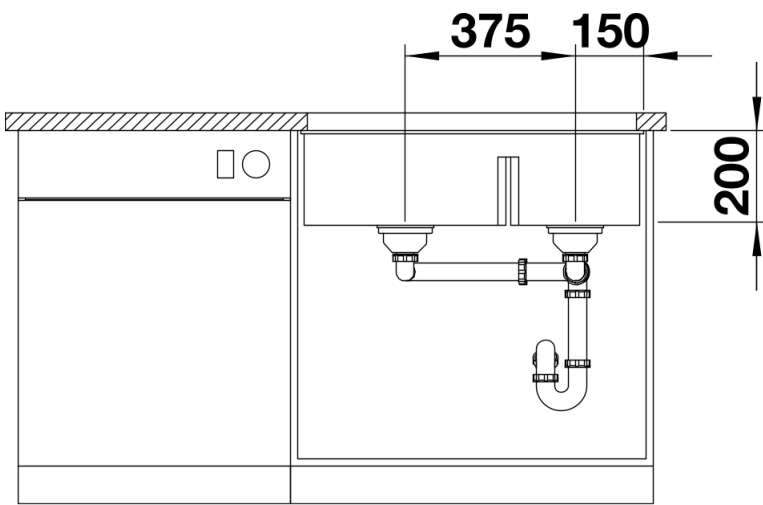

Colours

SILGRANIT rock grey

Available colours:

- anthracite
- rock grey
- coffee
- alumetallic
- pearl grey
- white
- jasmine
- tartufo
- black

Planning information

- Cut out: 725 x 400 x R10
- Left hand bowl only

Scope of supply

- Waste fitting with space-saving pipe
- two 3 1/2" InFino basket strainers

Details

Top view

Cut-out

Front view

Side view