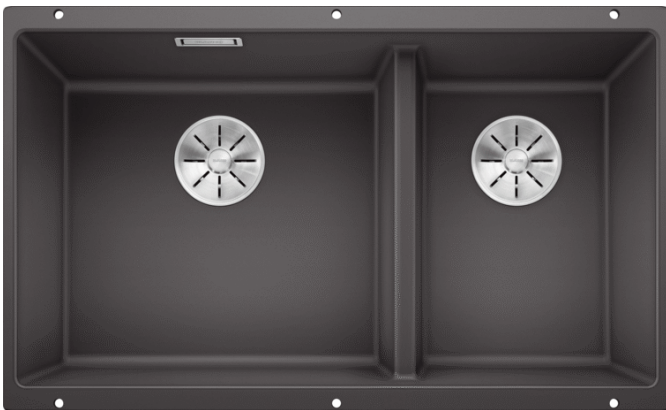

Product information sheet SUBLINE 430/270-U

Item no. 523152

Benefits

- Maximum bowl size provided by the very best in production and mounting technology
- Undermount bowl for solid surface worktops
- Timelessly elegant, contoured bowl design
- Entire system for a wide variety of plans featuring large and small bowls
- Elegant and hygienic: the covered C-overflow and InFino strainer system

Colours

SILGRANIT rock grey

Available colours:

- anthracite
- rock grey
- coffee
- alumetallic
- pearl grey
- white
- jasmine
- tartufo
- black

Planning information

- Cut out: 725 x 400 x R10
- Left hand bowl only

Scope of supply

- Waste fitting with space-saving pipe
- two 3 1/2" InFino basket strainers

Details

Top view

Cut-out

Front view

Side view