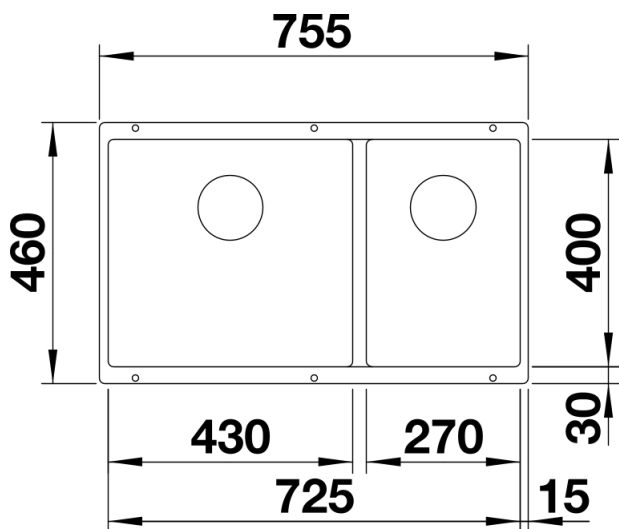

Product information sheet SUBLINE 430/270-U

Item no. 523155

Benefits

- Maximum bowl size provided by the very best in production and mounting technology
- Undermount bowl for solid surface worktops
- Timelessly elegant, contoured bowl design
- Entire system for a wide variety of plans featuring large and small bowls
- Elegant and hygienic: the covered C-overflow and InFino strainer system

Colours

SILGRANIT white

Available colours:

anthracite
rock grey
coffee
alumetallic
pearl grey
white
jasmine
tartufo
black

Planning information

- Cut out: 725 x 400 x R10
- Left hand bowl only

Scope of supply

- Waste fitting with space-saving pipe
- two 3 1/2" InFino basket strainers

Details

Top view

Cut-out

Front view

Side view