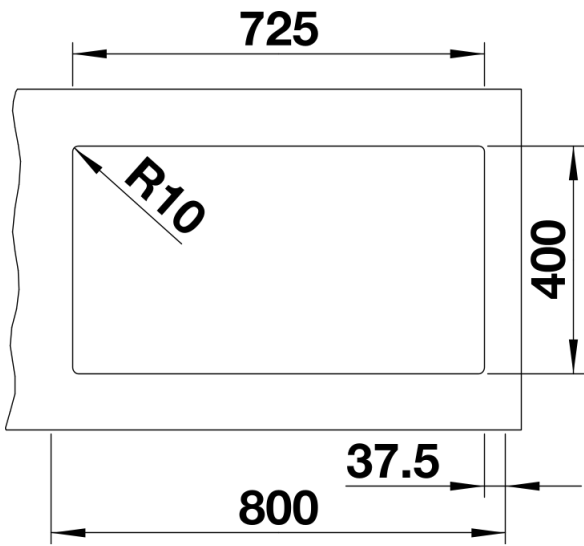

Product information sheet SUBLINE 430/270-U

Item no. 523155

Benefits

- Maximum bowl size provided by the very best in production and mounting technology
- Undermount bowl for solid surface worktops
- Timelessly elegant, contoured bowl design
- Entire system for a wide variety of plans featuring large and small bowls
- Elegant and hygienic: the covered C-overflow and InFino strainer system

Colours

SILGRANIT white

Available colours:

anthracite
rock grey
coffee
alumetallic
pearl grey
white
jasmine
tartufo
black

Planning information

- Cut out: 725 x 400 x R10
- Left hand bowl only

Scope of supply

- Waste fitting with space-saving pipe
- two 3 1/2" InFino basket strainers

Details

Top view

Cut-out

Front view

Side view