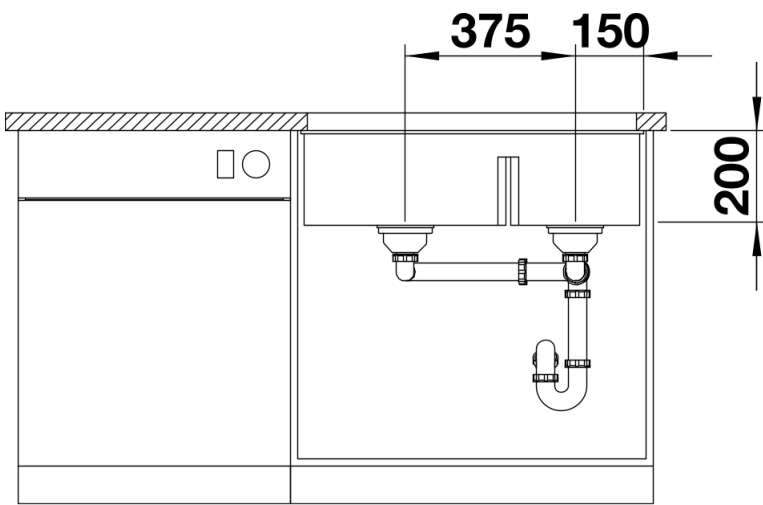

Colours

SILGRANIT white

Available colours:

anthracite
rock grey
coffee
alumetallic
pearl grey
white
jasmine
tartufo
black

Planning information

- Cut out: 725 x 400 x R10
- Left hand bowl only

Scope of supply

- Waste fitting with space-saving pipe
- two 3 1/2" InFino basket strainers

Details

Top view

Cut-out

Front view

Side view