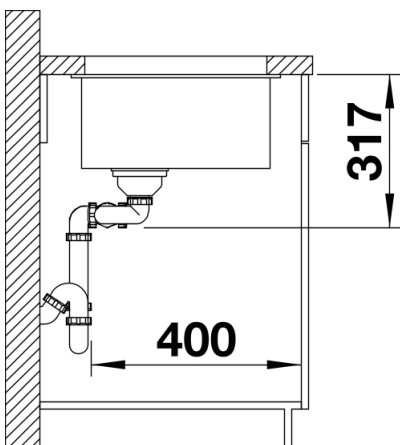

Colours

SILGRANIT white

Available colours:

anthracite
rock grey
coffee
alumetallic
pearl grey
white
jasmine
tartufo
black

Planning information

- Cut out: 725 x 400 x R10
- Left hand bowl only

Scope of supply

- Waste fitting with space-saving pipe
- two 3 1/2" InFino basket strainers

Details

Top view

Cut-out

Front view

Side view