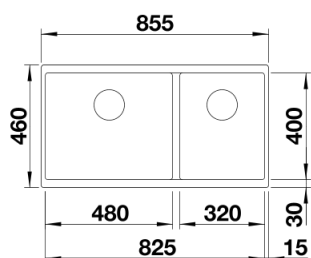

Colours

SILGRANIT anthracite

Available colours:

- rock grey
- anthracite
- pearl grey
- jasmine
- alumetallic
- white
- tartufo
- coffee
- black

Planning information

- Cut out size: 825 x 400 x R10
- Left hand bowl only
- Cut out information supplied with bowls.
- Cut out CNC files also available on www.blanco.co.uk for download.

Scope of supply

- Waste fitting with space-saving pipe
- two 3 1/2" InFino basket strainer

Details

Top view

Cut-out

Front view

Side view