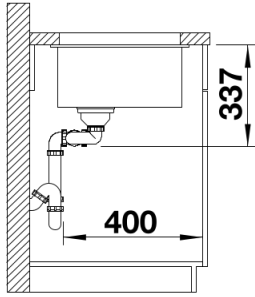

Colours

SILGRANIT anthracite

Available colours:

- rock grey
- anthracite
- pearl grey
- jasmine
- alumetallic
- white
- tartufo
- coffee
- black

Planning information

- Cut out size: 825 x 400 x R10
- Left hand bowl only
- Cut out information supplied with bowls.
- Cut out CNC files also available on www.blanco.co.uk for download.

Scope of supply

- Waste fitting with space-saving pipe
- two 3 1/2" InFino basket strainer

Details

Top view

Cut-out

Front view

Side view