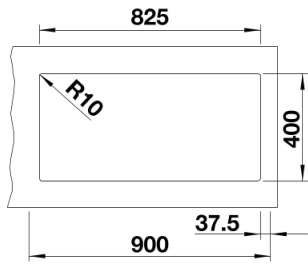

Colours

SILGRANIT anthracite

Available colours:

- rock grey
- anthracite
- pearl grey
- jasmine
- alumetallic
- white
- tartufo
- coffee
- black

Planning information

- Cut out size: 825 x 400 x R10
- Left hand bowl only
- Cut out information supplied with bowls.
- Cut out CNC files also available on www.blanco.co.uk for download.

Scope of supply

- Waste fitting with space-saving pipe
- two 3 1/2" InFino basket strainer

Details

Top view

Cut-out

Front view

Side view