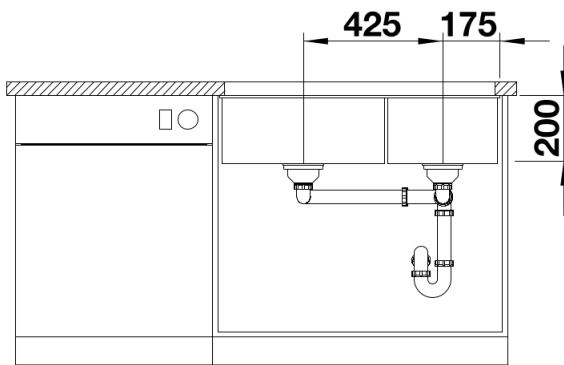

Product information sheet SUBLINE 480/320-U

Item no. 523584

Benefits

- Maximum bowl size provided by the very best in production and mounting technology
- Undermount bowl for solid surface worktops
- Timelessly elegant, contoured bowl design
- Entire system for a wide variety of plans featuring large and small bowls
- Elegant and hygienic: the covered C-overflow and InFino strainer system

Colours

SILGRANIT anthracite

Available colours:

- rock grey
- anthracite
- pearl grey
- jasmine
- alumetallic
- white
- tartufo
- coffee
- black

Planning information

- Cut out size: 825 x 400 x R10
- Left hand bowl only
- Cut out information supplied with bowls.
- Cut out CNC files also available on www.blanco.co.uk for download.

Scope of supply

- Waste fitting with space-saving pipe
- two 3 1/2" InFino basket strainer

Details

Top view

Cut-out

Front view

Side view