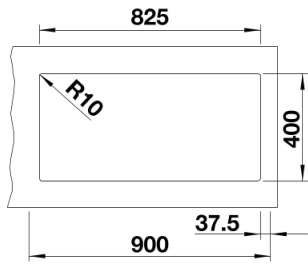

Colours

SILGRANIT black

Available colours:

rock grey
anthracite
pearl grey
jasmine
alumetallic
white
tartufo
coffee
black

Planning information

- Cut out size: 825 x 400 x R10
- Left hand bowl only
- Cut out information supplied with bowls.
- Cut out CNC files also available on www.blanco.co.uk for download.

Scope of supply

- Waste fitting with space-saving pipe
- two 3 1/2" InFino basket strainer

Details

Top view

Cut-out

Front view

Side view