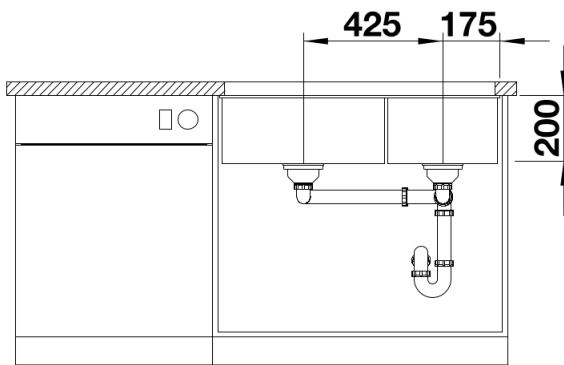

Product information sheet SUBLINE 480/320-U

Item no. 525993

Benefits

- Maximum bowl size provided by the very best in production and mounting technology
- Undermount bowl for solid surface worktops
- Timelessly elegant, contoured bowl design
- Entire system for a wide variety of plans featuring large and small bowls
- Elegant and hygienic: the covered C-overflow and InFino strainer system

Colours

SILGRANIT black

Available colours:

rock grey
anthracite
pearl grey
jasmine
alumetallic
white
tartufo
coffee
black

Planning information

- Cut out size: 825 x 400 x R10
- Left hand bowl only
- Cut out information supplied with bowls.
- Cut out CNC files also available on www.blanco.co.uk for download.

Scope of supply

- Waste fitting with space-saving pipe
- two 3 1/2" InFino basket strainer

Details

Top view

Cut-out

Front view

Side view