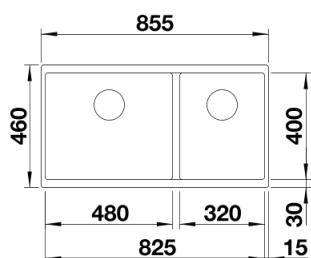

Colours

SILGRANIT black

Available colours:

rock grey
anthracite
pearl grey
jasmine
alumetallic
white
tartufo
coffee
black

Planning information

- Cut out size: 825 x 400 x R10
- Left hand bowl only
- Cut out information supplied with bowls.
- Cut out CNC files also available on www.blanco.co.uk for download.

Scope of supply

- Waste fitting with space-saving pipe
- two 3 1/2" InFino basket strainer

Details

Top view

Cut-out

Front view

Side view