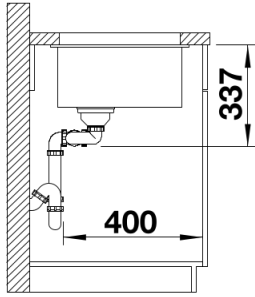

Colours

SILGRANIT black

Available colours:

rock grey
anthracite
pearl grey
jasmine
alumetallic
white
tartufo
coffee
black

Planning information

- Cut out size: 825 x 400 x R10
- Left hand bowl only
- Cut out information supplied with bowls.
- Cut out CNC files also available on www.blanco.co.uk for download.

Scope of supply

- Waste fitting with space-saving pipe
- two 3 1/2" InFino basket strainer

Details

Top view

Cut-out

Front view

Side view