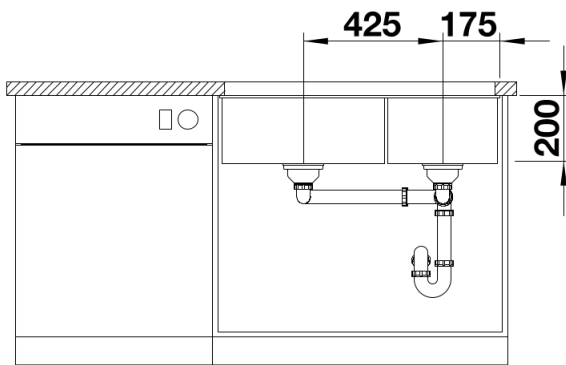

## Planning information

---

- Cut out size: 825 x 400 x R10
- Left hand bowl only
- Cut out information supplied with bowls.
- Cut out CNC files also available on [www.blanco.co.uk](http://www.blanco.co.uk) for download.

## Top view

Cut-out

Front view

Side view