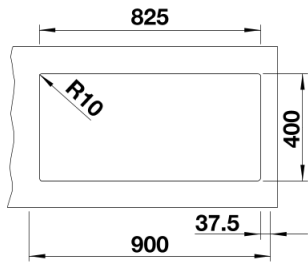

## Planning information

---

- Cut out size: 825 x 400 x R10
- Left hand bowl only
- Cut out information supplied with bowls.
- Cut out CNC files also available on [www.blanco.co.uk](http://www.blanco.co.uk) for download.

## Top view

Cut-out

Front view

Side view