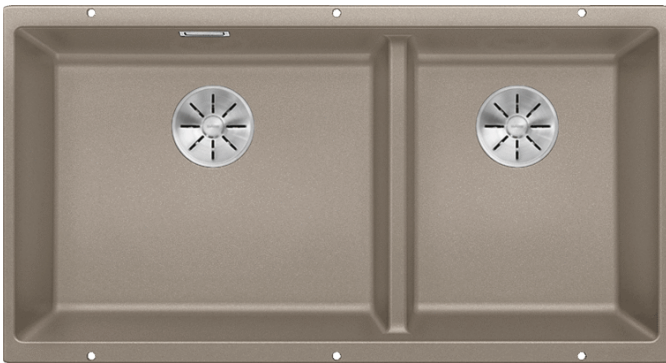

## Product information sheet SUBLINE 480/320-U

Item no. 523591

### Benefits

---

- Maximum bowl size provided by the very best in production and mounting technology
- Undermount bowl for solid surface worktops
- Timelessly elegant, contoured bowl design
- Entire system for a wide variety of plans featuring large and small bowls
- Elegant and hygienic: the covered C-overflow and InFino strainer system

### Colours

---

SILGRANIT tartufo

Available colours:

- rock grey
- anthracite
- pearl grey
- jasmine
- alumetallic
- white
- tartufo
- coffee
- black

## Planning information

---

- Cut out size: 825 x 400 x R10
- Left hand bowl only
- Cut out information supplied with bowls.
- Cut out CNC files also available on [www.blanco.co.uk](http://www.blanco.co.uk) for download.