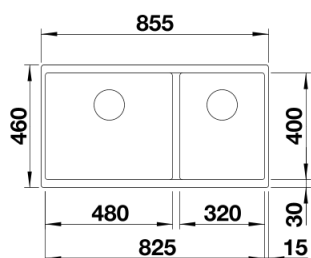

## Planning information

---

- Cut out size: 825 x 400 x R10
- Left hand bowl only
- Cut out information supplied with bowls.
- Cut out CNC files also available on [www.blanco.co.uk](http://www.blanco.co.uk) for download.

## Top view

Cut-out

Front view

Side view