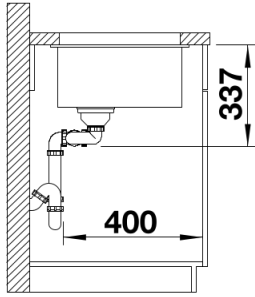

## Planning information

---

- Cut out size: 825 x 400 x R10
- Left hand bowl only
- Cut out information supplied with bowls.
- Cut out CNC files also available on [www.blanco.co.uk](http://www.blanco.co.uk) for download.

## Scope of supply

---

- Waste fitting with space-saving pipe
- two 3 1/2" InFino basket strainer

## Top view

Cut-out

Front view

Side view