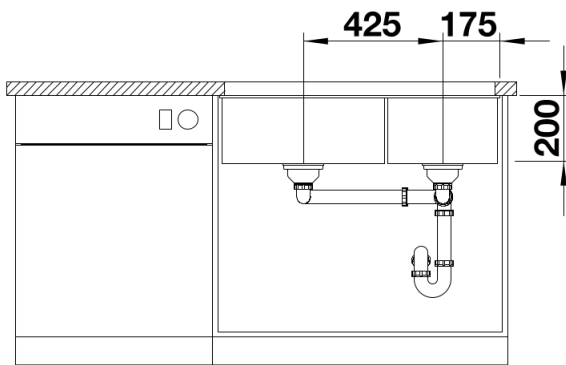

Colours

SILGRANIT white

Available colours:

rock grey
anthracite
pearl grey
jasmine
alumetallic
white
tartufo
coffee
black

Planning information

- Cut out size: 825 x 400 x R10
- Left hand bowl only
- Cut out information supplied with bowls.
- Cut out CNC files also available on www.blanco.co.uk for download.

Scope of supply

- Waste fitting with space-saving pipe
- two 3 1/2" InFino basket strainer

Details

Top view

Cut-out

Front view

Side view