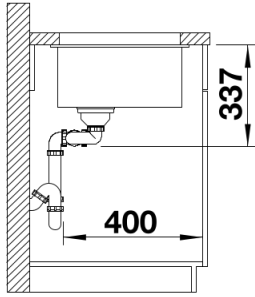

Colours

SILGRANIT white

Available colours:

rock grey
anthracite
pearl grey
jasmine
alumetallic
white
tartufo
coffee
black

Planning information

- Cut out size: 825 x 400 x R10
- Left hand bowl only
- Cut out information supplied with bowls.
- Cut out CNC files also available on www.blanco.co.uk for download.

Scope of supply

- Waste fitting with space-saving pipe
- two 3 1/2" InFino basket strainer

Details

Top view

Cut-out

Front view

Side view