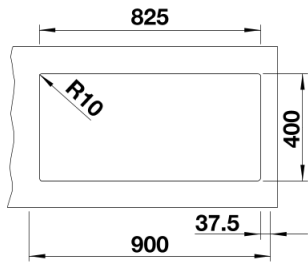

Colours

SILGRANIT white

Available colours:

rock grey
anthracite
pearl grey
jasmine
alumetallic
white
tartufo
coffee
black

Planning information

- Cut out size: 825 x 400 x R10
- Left hand bowl only
- Cut out information supplied with bowls.
- Cut out CNC files also available on www.blanco.co.uk for download.

Scope of supply

- Waste fitting with space-saving pipe
- two 3 1/2" InFino basket strainer

Details

Top view

Cut-out

Front view

Side view