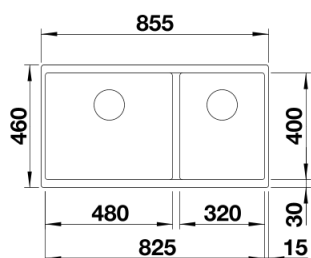

Colours

SILGRANIT white

Available colours:

rock grey
anthracite
pearl grey
jasmine
alumetallic
white
tartufo
coffee
black

Planning information

- Cut out size: 825 x 400 x R10
- Left hand bowl only
- Cut out information supplied with bowls.
- Cut out CNC files also available on www.blanco.co.uk for download.

Scope of supply

- Waste fitting with space-saving pipe
- two 3 1/2" InFino basket strainer

Details

Top view

Cut-out

Front view

Side view