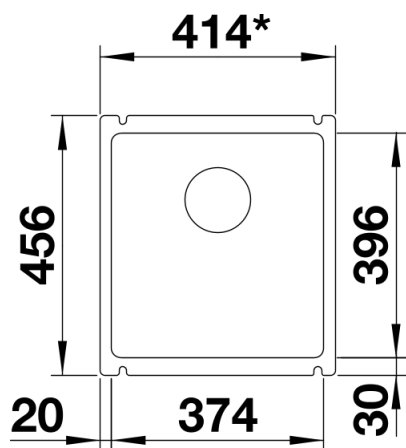

Colours

Available colours:
crystal white gloss
magnolia gloss
basalt
black

Ceramic PuraPlus basalt

Planning information

- Cut out size: 364 x 386 x R15
- Please note:
- Minimum depth of worktop 25 mm
- *Cut out cabinet wall, if required.

Scope of supply

- Waste fitting with space-saving pipe
- 3 ½" InFino basket strainer

Details

Top view

Cut-out

Front view

Side view