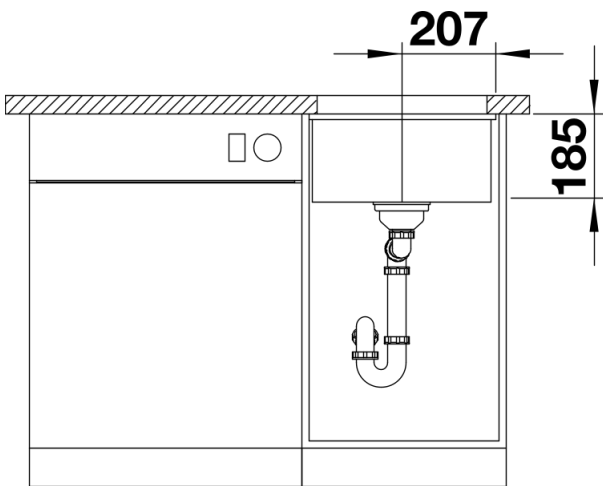

Product information sheet SUBLINE 375-U

Item no. 523731

Benefits

- Maximum bowl size provided by the very best in production and mounting technology
- Undermount bowl for solid surface worktops
- Timelessly elegant, contoured bowl design
- Entire system for a wide variety of plans featuring large and small bowls
- Elegant and hygienic: the covered C-overflow and InFino strainer system
- Ceramic for easy care

Colours

Available colours:
crystal white gloss
magnolia gloss
basalt
black

Ceramic PuraPlus basalt

Planning information

- Cut out size: 364 x 386 x R15
- Please note:
- Minimum depth of worktop 25 mm
- *Cut out cabinet wall, if required.

Scope of supply

- Waste fitting with space-saving pipe
- 3 ½" InFino basket strainer

Details

Top view

Cut-out

Front view

Side view