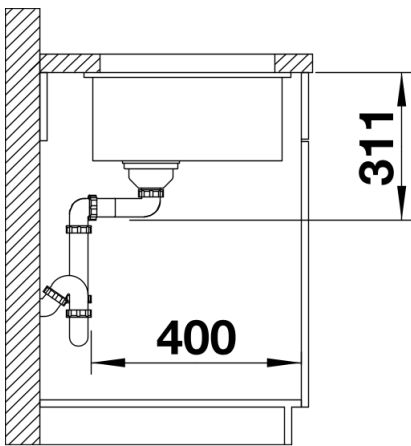

Colours

Available colours:
crystal white gloss
magnolia gloss
basalt
black

Ceramic PuraPlus basalt

Planning information

- Cut out size: 364 x 386 x R15
- Please note:
- Minimum depth of worktop 25 mm
- *Cut out cabinet wall, if required.

Scope of supply

- Waste fitting with space-saving pipe
- 3 ½" InFino basket strainer

Details

Top view

Cut-out

Front view

Side view