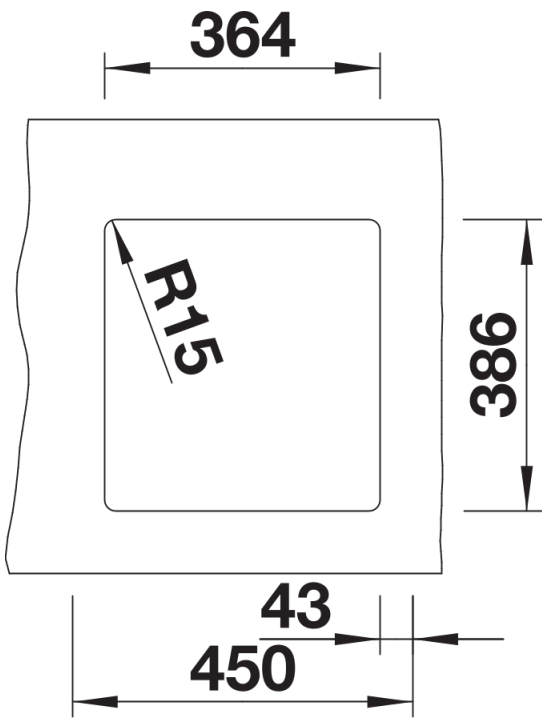

Product information sheet SUBLINE 375-U

Item no. 523731

Benefits

- Maximum bowl size provided by the very best in production and mounting technology
- Undermount bowl for solid surface worktops
- Timelessly elegant, contoured bowl design
- Entire system for a wide variety of plans featuring large and small bowls
- Elegant and hygienic: the covered C-overflow and InFino strainer system
- Ceramic for easy care

Colours

Available colours:
crystal white gloss
magnolia gloss
basalt
black

Ceramic PuraPlus basalt

Planning information

- Cut out size: 364 x 386 x R15
- Please note:
- Minimum depth of worktop 25 mm
- *Cut out cabinet wall, if required.

Scope of supply

- Waste fitting with space-saving pipe
- 3 ½" InFino basket strainer

Details

Top view

Cut-out

Front view

Side view