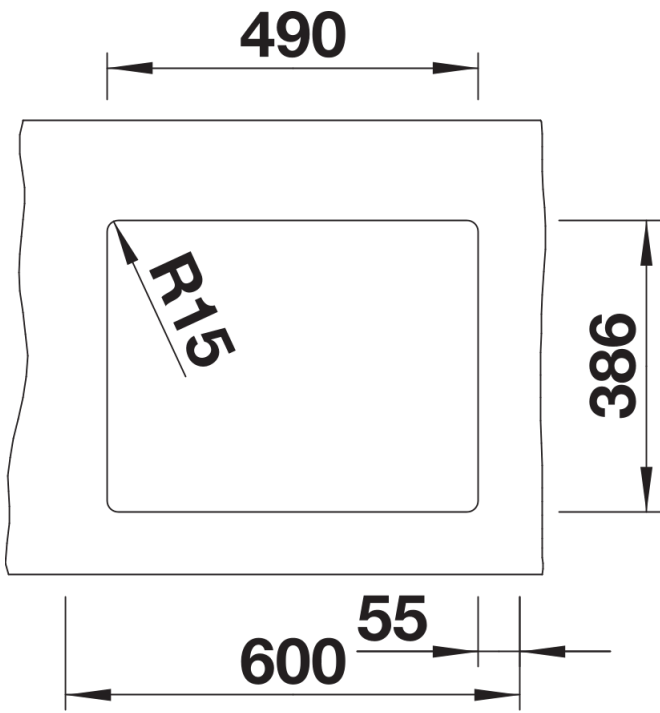

## Planning information

---

- Cut out size: 490 x 386 x R15  
Please note: Minimum depth of worktop 25 mm

## Scope of supply

---

- Waste fitting with space-saving pipe
- 3 ½" InFino basket strainer

## Details

---

Top view

Cut-out

Front view

Side view