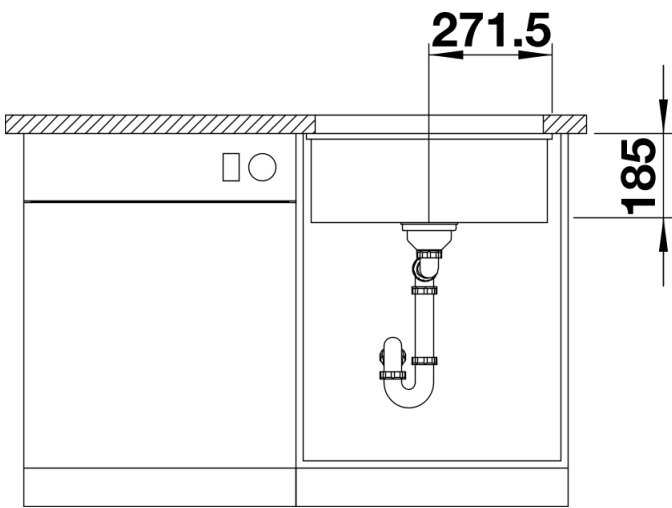

## Planning information

---

- Cut out size: 490 x 386 x R15  
Please note: Minimum depth of worktop 25 mm

## Scope of supply

---

- Waste fitting with space-saving pipe
- 3 ½" InFino basket strainer

## Details

---

Top view

Cut-out

Front view

Side view