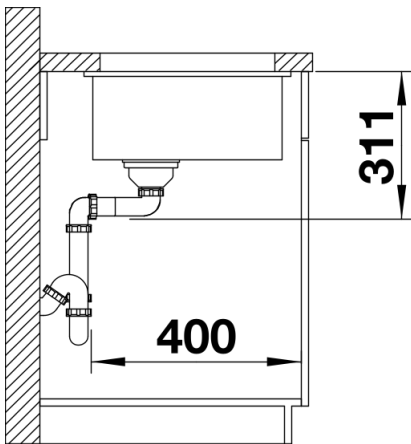

## Planning information

---

- Cut out size: 490 x 386 x R15  
Please note: Minimum depth of worktop 25 mm

## Scope of supply

---

- Waste fitting with space-saving pipe
- 3 ½" InFino basket strainer

## Details

---

Top view

Cut-out

Front view

Side view