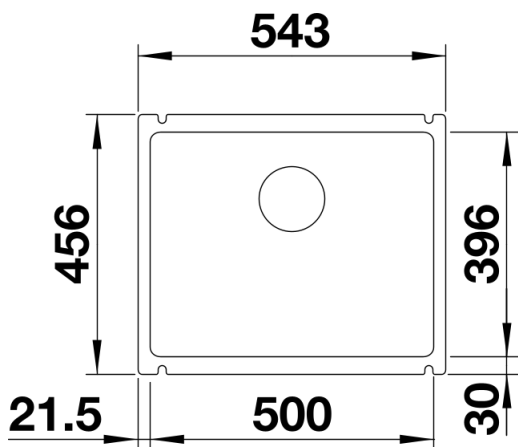

## Planning information

---

- Cut out size: 490 x 386 x R15  
Please note: Minimum depth of worktop 25 mm

## Scope of supply

---

- Waste fitting with space-saving pipe
- 3 ½" InFino basket strainer

## Details

---

Top view

Cut-out

Front view

Side view