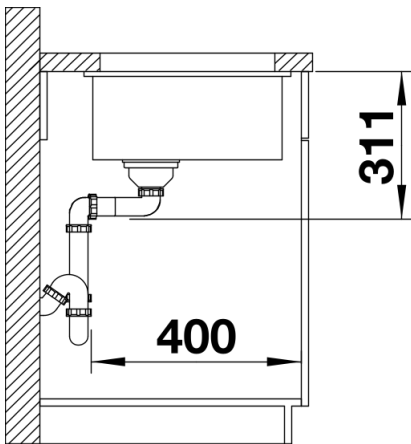

Colours

Available colours:
crystal white gloss
magnolia gloss
basalt
black

Ceramic PuraPlus basalt

Planning information

- Cut out size: 490 x 386 x R15
Please note: Minimum depth of worktop 25 mm

Scope of supply

- Waste fitting with space-saving pipe
- 3 ½" InFino basket strainer

Details

Top view

Cut-out

Front view

Side view