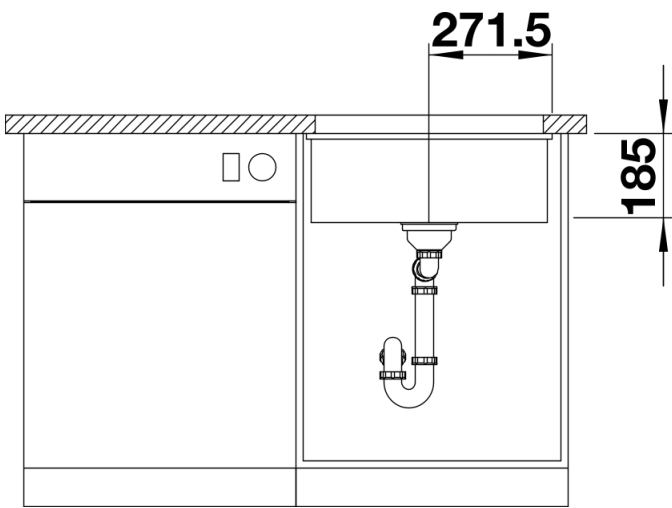

Colours

Available colours:
crystal white gloss
magnolia gloss
basalt
black

Ceramic PuraPlus basalt

Planning information

- Cut out size: 490 x 386 x R15
Please note: Minimum depth of worktop 25 mm

Scope of supply

- Waste fitting with space-saving pipe
- 3 ½" InFino basket strainer

Details

Top view

Cut-out

Front view

Side view