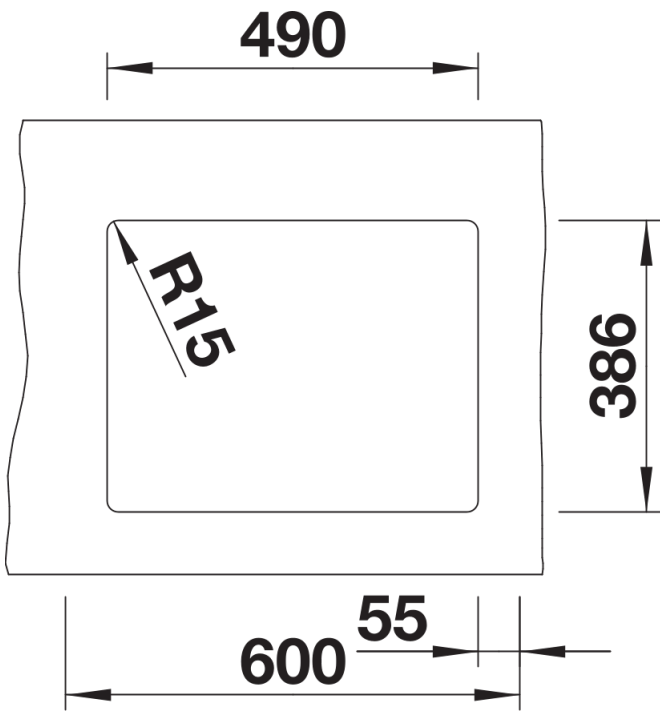

Product information sheet SUBLINE 500-U

Item no. 523739

Benefits

- Maximum bowl size provided by the very best in production and mounting technology
- Undermount bowl for solid surface worktops
- Timelessly elegant, contoured bowl design
- Entire system for a wide variety of plans featuring large and small bowls
- Elegant and hygienic: the covered C-overflow and InFino strainer system
- Ceramic for easy care

Colours

Available colours:
crystal white gloss
magnolia gloss
basalt
black

Ceramic PuraPlus basalt

Planning information

- Cut out size: 490 x 386 x R15
Please note: Minimum depth of worktop 25 mm

Scope of supply

- Waste fitting with space-saving pipe
- 3 ½" InFino basket strainer

Details

Top view

Cut-out

Front view

Side view