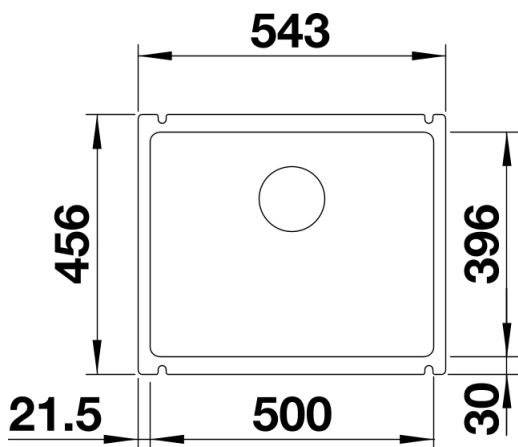

Product information sheet SUBLINE 500-U

Item no. 523739

Benefits

- Maximum bowl size provided by the very best in production and mounting technology
- Undermount bowl for solid surface worktops
- Timelessly elegant, contoured bowl design
- Entire system for a wide variety of plans featuring large and small bowls
- Elegant and hygienic: the covered C-overflow and InFino strainer system
- Ceramic for easy care

Colours

Available colours:
crystal white gloss
magnolia gloss
basalt
black

Ceramic PuraPlus basalt

Planning information

- Cut out size: 490 x 386 x R15
Please note: Minimum depth of worktop 25 mm

Scope of supply

- Waste fitting with space-saving pipe
- 3 ½" InFino basket strainer

Details

Top view

Cut-out

Front view

Side view