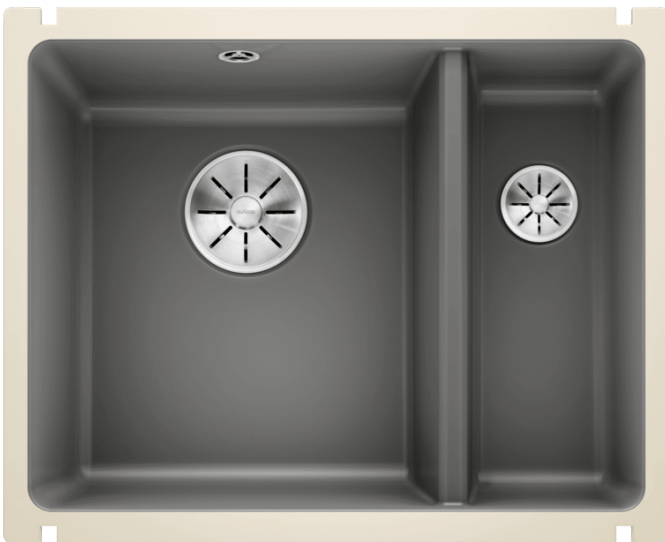

Available colours:

- black
- basalt
- crystal white gloss
- magnolia gloss

Ceramic PuraPlus basalt