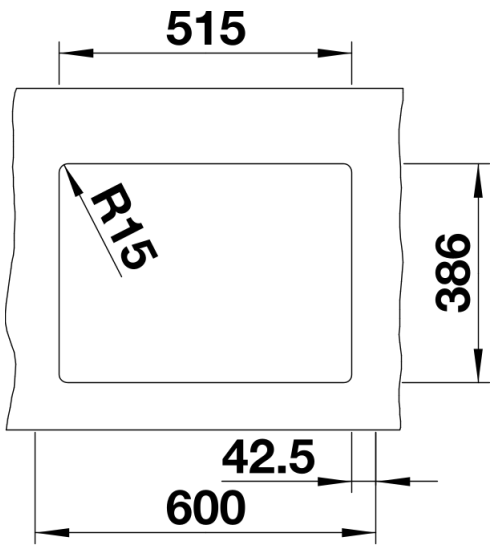

## Planning information

---

- Cut out size: 515 x 386 x R15  
- Left hand bowl only  
- Please note:  
- Minimum depth of worktop 25 mm  
- \*Cut out cabinet wall, if required.

## Scope of supply

---

- Waste fitting with space-saving pipe
- two 3 1/2" InFino basket strainer
- 1/2 bowl non close

## Details

---

Top view

Cut-out

Front view

Side view