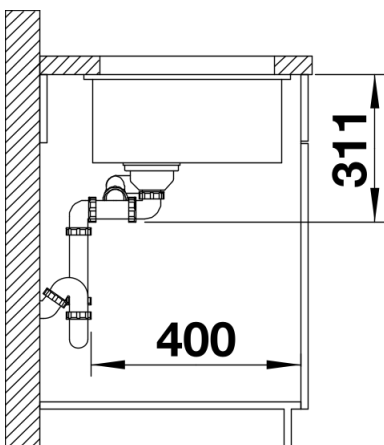

## Planning information

---

- Cut out size: 515 x 386 x R15  
- Left hand bowl only  
- Please note:  
- Minimum depth of worktop 25 mm  
- \*Cut out cabinet wall, if required.

## Scope of supply

---

- Waste fitting with space-saving pipe
- two 3 1/2" InFino basket strainer
- 1/2 bowl non close

## Details

---

Top view

Cut-out

Front view

Side view