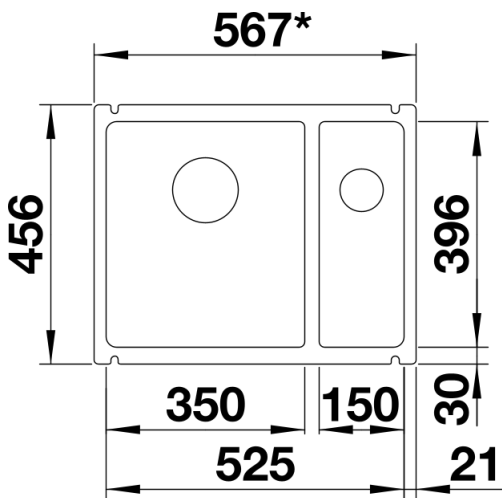

## Planning information

---

- Cut out size: 515 x 386 x R15  
- Left hand bowl only  
- Please note:  
- Minimum depth of worktop 25 mm  
- \*Cut out cabinet wall, if required.

## Scope of supply

---

- Waste fitting with space-saving pipe
- two 3 1/2" InFino basket strainer
- 1/2 bowl non close

## Details

---

Top view

Cut-out

Front view

Side view