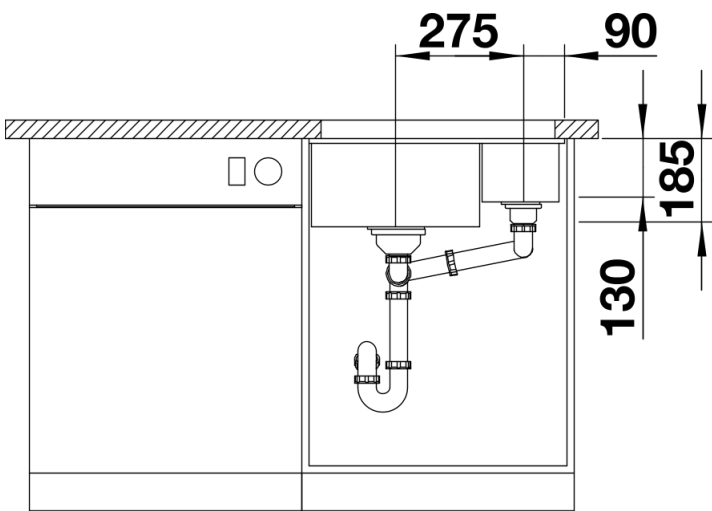

## Planning information

---

- Cut out size: 515 x 386 x R15  
- Left hand bowl only  
- Please note:  
- Minimum depth of worktop 25 mm  
- \*Cut out cabinet wall, if required.

## Scope of supply

---

- Waste fitting with space-saving pipe
- two 3 1/2" InFino basket strainer
- 1/2 bowl non close

## Details

---

Top view

Cut-out

Front view

Side view