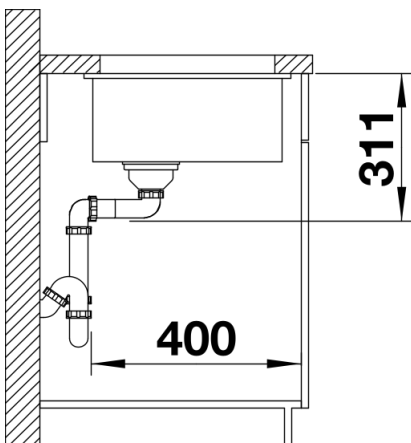

Colours

Available colours:
crystal white gloss
magnolia gloss
basalt
black

Ceramic PuraPlus black

Planning information

- Cut out size: 490 x 386 x R15
Please note: Minimum depth of worktop 25 mm

Scope of supply

- Waste fitting with space-saving pipe
- 3 ½" InFino basket strainer

Details

Top view

Cut-out

Front view

Side view