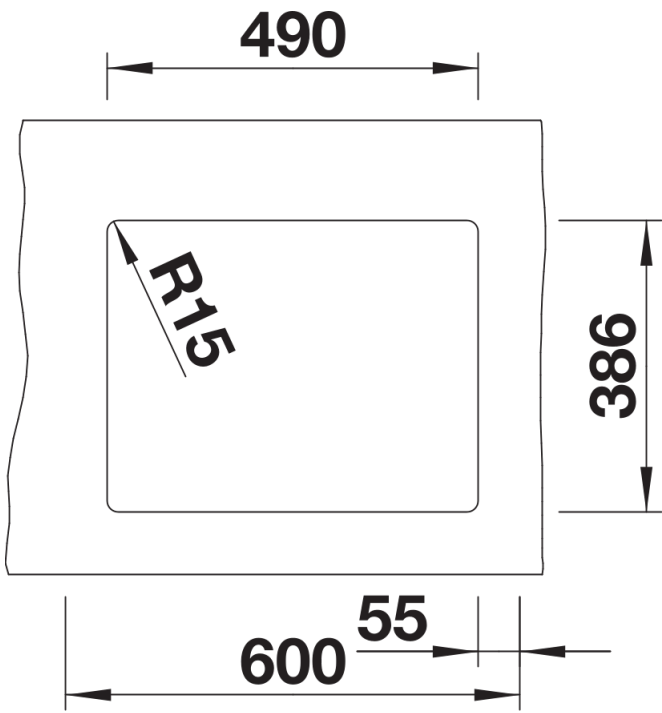

Product information sheet SUBLINE 500-U

Item no. 523740

Benefits

- Maximum bowl size provided by the very best in production and mounting technology
- Undermount bowl for solid surface worktops
- Timelessly elegant, contoured bowl design
- Entire system for a wide variety of plans featuring large and small bowls
- Elegant and hygienic: the covered C-overflow and InFino strainer system
- Ceramic for easy care

Colours

Available colours:
crystal white gloss
magnolia gloss
basalt
black

Ceramic PuraPlus black

Planning information

- Cut out size: 490 x 386 x R15
Please note: Minimum depth of worktop 25 mm

Scope of supply

- Waste fitting with space-saving pipe
- 3 ½" InFino basket strainer

Details

Top view

Cut-out

Front view

Side view