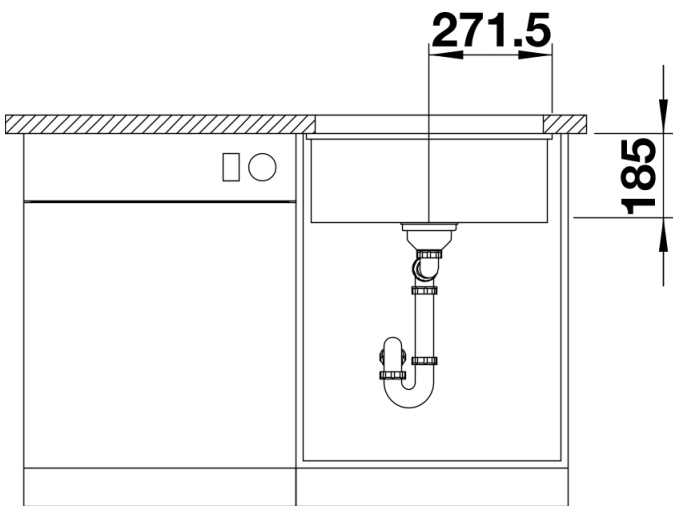

Colours

Available colours:
crystal white gloss
magnolia gloss
basalt
black

Ceramic PuraPlus black

Planning information

- Cut out size: 490 x 386 x R15
Please note: Minimum depth of worktop 25 mm

Scope of supply

- Waste fitting with space-saving pipe
- 3 ½" InFino basket strainer

Details

Top view

Cut-out

Front view

Side view