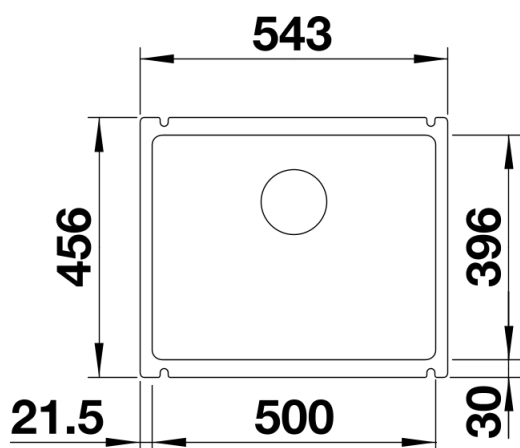

Product information sheet SUBLINE 500-U

Item no. 523740

Benefits

- Maximum bowl size provided by the very best in production and mounting technology
- Undermount bowl for solid surface worktops
- Timelessly elegant, contoured bowl design
- Entire system for a wide variety of plans featuring large and small bowls
- Elegant and hygienic: the covered C-overflow and InFino strainer system
- Ceramic for easy care

Colours

Available colours:
crystal white gloss
magnolia gloss
basalt
black

Ceramic PuraPlus black

Planning information

- Cut out size: 490 x 386 x R15
Please note: Minimum depth of worktop 25 mm

Scope of supply

- Waste fitting with space-saving pipe
- 3 ½" InFino basket strainer

Details

Top view

Cut-out

Front view

Side view