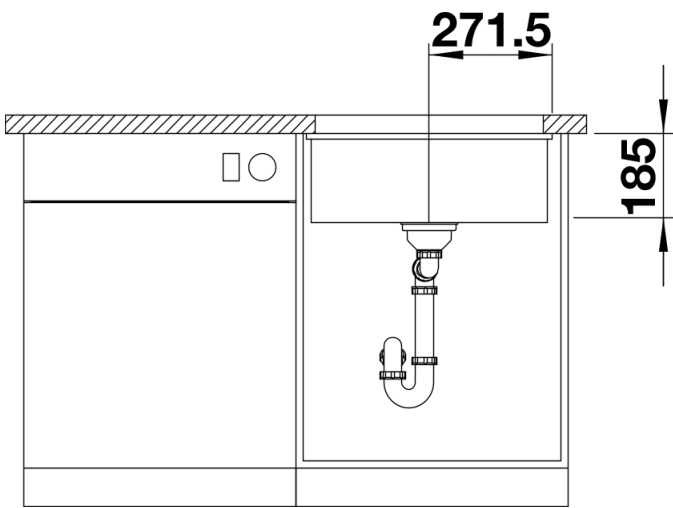

## Planning information

---

- Cut out size: 490 x 386 x R15  
Please note: Minimum depth of worktop 25 mm

## Scope of supply

---

- Waste fitting with space-saving pipe  
- 3 ½" InFino basket strainer

## Details

---

Top view

Cut-out

Front view

Side view