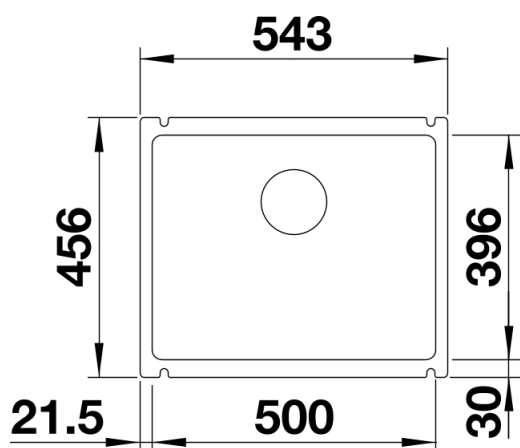

## Planning information

---

- Cut out size: 490 x 386 x R15  
Please note: Minimum depth of worktop 25 mm

## Scope of supply

---

- Waste fitting with space-saving pipe  
- 3 ½" InFino basket strainer

## Details

---

Top view

Cut-out

Front view

Side view