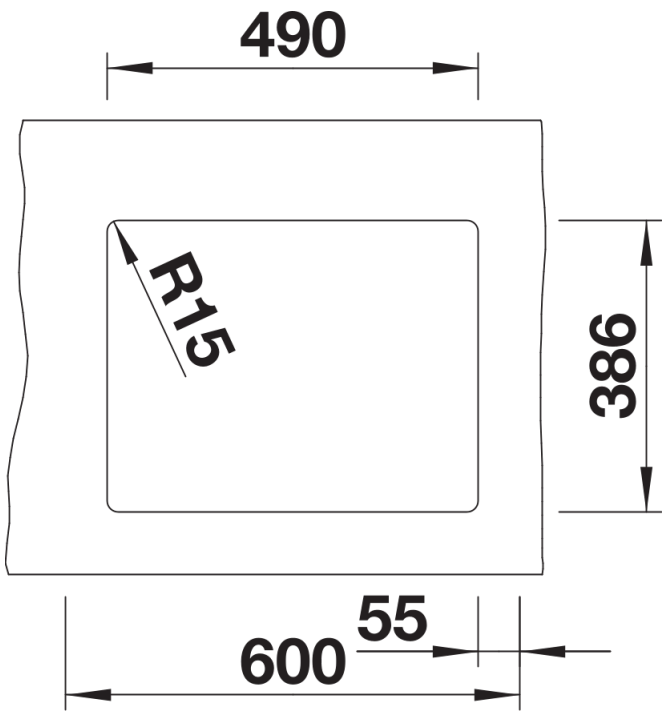

## Planning information

---

- Cut out size: 490 x 386 x R15  
Please note: Minimum depth of worktop 25 mm

## Scope of supply

---

- Waste fitting with space-saving pipe  
- 3 ½" InFino basket strainer

## Details

---

Top view

Cut-out

Front view

Side view