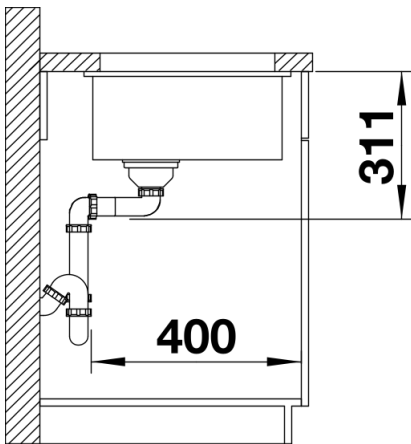

## Planning information

---

- Cut out size: 490 x 386 x R15  
Please note: Minimum depth of worktop 25 mm

## Scope of supply

---

- Waste fitting with space-saving pipe  
- 3 ½" InFino basket strainer

## Details

---

Top view

Cut-out

Front view

Side view