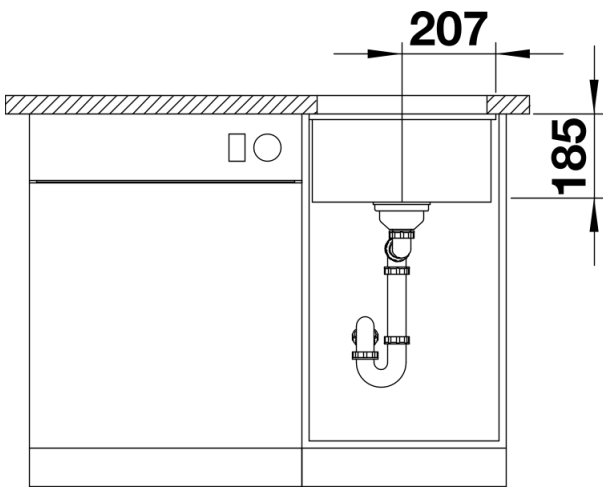

Product information sheet SUBLINE 375-U

Item no. 523732

Benefits

- Maximum bowl size provided by the very best in production and mounting technology
- Undermount bowl for solid surface worktops
- Timelessly elegant, contoured bowl design
- Entire system for a wide variety of plans featuring large and small bowls
- Elegant and hygienic: the covered C-overflow and InFino strainer system
- Ceramic for easy care

Colours

Available colours:
crystal white gloss
magnolia gloss
basalt
black

Ceramic PuraPlus black

Planning information

- Cut out size: 364 x 386 x R15
- Please note:
- Minimum depth of worktop 25 mm
- *Cut out cabinet wall, if required.

Scope of supply

- Waste fitting with space-saving pipe
- 3 ½" InFino basket strainer

Details

Top view

Cut-out

Front view

Side view