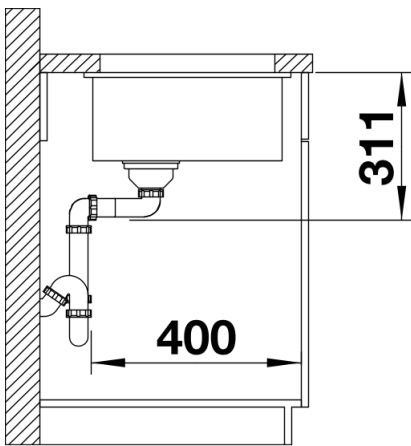

Colours

Available colours:
crystal white gloss
magnolia gloss
basalt
black

Ceramic PuraPlus black

Planning information

- Cut out size: 364 x 386 x R15
- Please note:
- Minimum depth of worktop 25 mm
- *Cut out cabinet wall, if required.

Scope of supply

- Waste fitting with space-saving pipe
- 3 ½" InFino basket strainer

Details

Top view

Cut-out

Front view

Side view