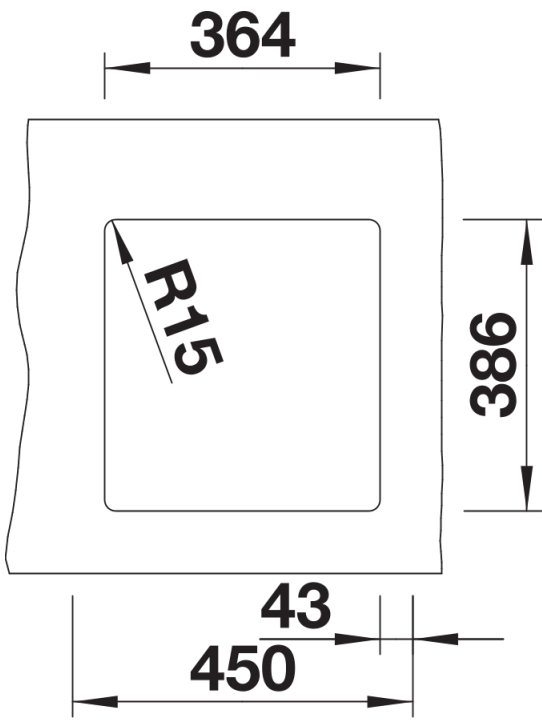

Product information sheet SUBLINE 375-U

Item no. 523732

Benefits

- Maximum bowl size provided by the very best in production and mounting technology
- Undermount bowl for solid surface worktops
- Timelessly elegant, contoured bowl design
- Entire system for a wide variety of plans featuring large and small bowls
- Elegant and hygienic: the covered C-overflow and InFino strainer system
- Ceramic for easy care

Colours

Available colours:
crystal white gloss
magnolia gloss
basalt
black

Ceramic PuraPlus black

Planning information

- Cut out size: 364 x 386 x R15
- Please note:
- Minimum depth of worktop 25 mm
- *Cut out cabinet wall, if required.

Scope of supply

- Waste fitting with space-saving pipe
- 3 ½" InFino basket strainer

Details

Top view

Cut-out

Front view

Side view