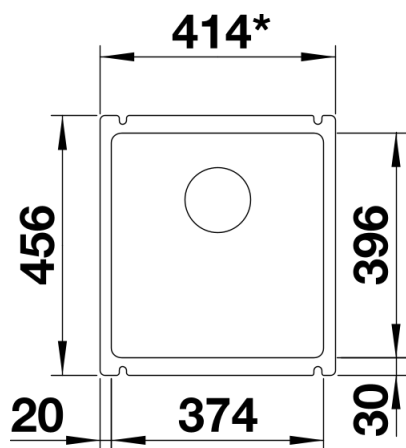

Colours

Available colours:
crystal white gloss
magnolia gloss
basalt
black

Ceramic PuraPlus black

Planning information

- Cut out size: 364 x 386 x R15
- Please note:
- Minimum depth of worktop 25 mm
- *Cut out cabinet wall, if required.

Scope of supply

- Waste fitting with space-saving pipe
- 3 ½" InFino basket strainer

Details

Top view

Cut-out

Front view

Side view