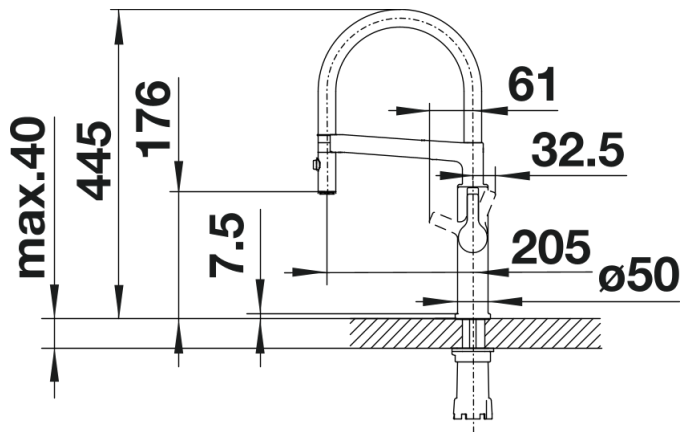

Colours

Available colours:

chrome

galvanic chrome

Scope of supply

- Spout can be swivelled by 140°
- Ø 35mm tap hole required
- With ceramic disc cartridge
- Metal-sheathed spray hose
- Flexible connection pipes with a length of 450mm and 3/8" nut for particularly easy and secure installation
- Patented jet regulator for markedly reduced scaling
- Stabilising plate suggested to increase the stability of the tap when fitted in stainless steel sinks
- Fit metal stabilising bracket if required. Item No.513383

Details

Swivel range

Side view