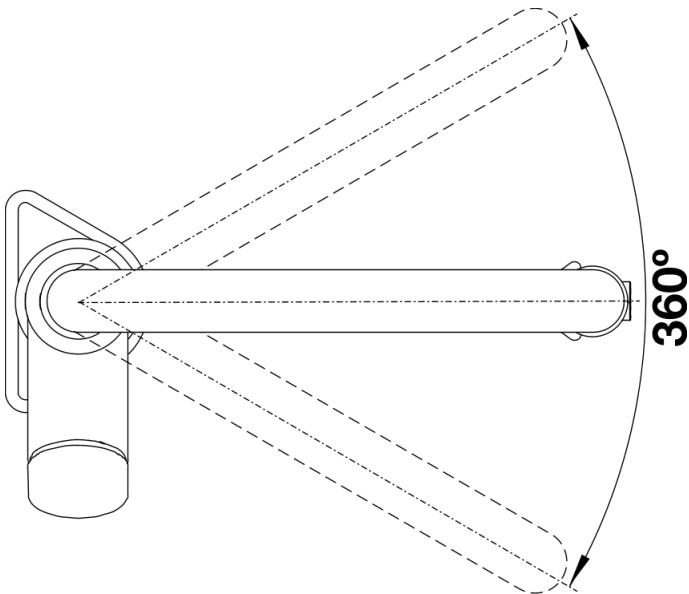

Colours

Available colours:

chrome

galvanic chrome

Scope of supply

- Spout can be swivelled by 140°
- Ø 35mm tap hole required
- With ceramic disc cartridge
- Metal-sheathed spray hose
- Flexible connection pipes with a length of 450mm and 3/8" nut for particularly easy and secure installation
- Patented jet regulator for markedly reduced scaling
- Stabilising plate suggested to increase the stability of the tap when fitted in stainless steel sinks
- Fit metal stabilising bracket if required. Item No.513383

Details

Swivel range

Side view