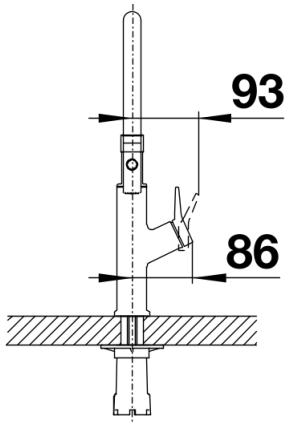

Colours

Available colours:

chrome

galvanic chrome

Scope of supply

- Spout can be swivelled by 140°
- Ø 35mm tap hole required
- With ceramic disc cartridge
- Metal-sheathed spray hose
- Flexible connection pipes with a length of 450mm and 3/8" nut for particularly easy and secure installation
- Patented jet regulator for markedly reduced scaling
- Stabilising plate suggested to increase the stability of the tap when fitted in stainless steel sinks
- Fit metal stabilising bracket if required. Item No.513383

Details

Swivel range

Side view