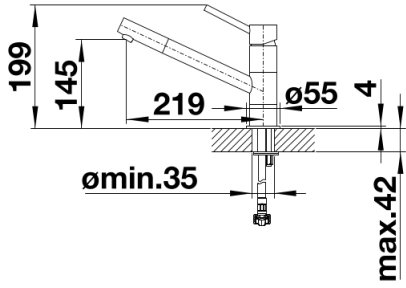

## Planning information

---

- Single lever monobloc mixer tap
  - Ø 35 mm tap hole required
  - With ceramic disc cartridge
  - Flexible 350 mm connector pipes and 3/8" nut
  - Patented jet regulator for markedly reduced scaling
  - Stabilisation plate to increase the stability of the tap when fitted in stainless steel sinks
- WRAS approved fitting

## Scope of supply

---

- Single lever monobloc mixer tap
  - Ø 35 mm tap hole required
  - With ceramic disc cartridge
  - Flexible 350 mm connector pipes and 3/8" nut
  - Patented jet regulator for markedly reduced scaling
  - Stabilisation plate to increase the stability of the tap when fitted in stainless steel sinks
- WRAS approved fitting

## Details

---

Swivel range

Side view