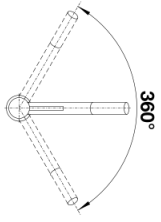

## Planning information

---

- Single lever monobloc mixer tap
  - Ø 35 mm tap hole required
  - With ceramic disc cartridge
  - Flexible 350 mm connector pipes and 3/8" nut
  - Patented jet regulator for markedly reduced scaling
  - Stabilisation plate to increase the stability of the tap when fitted in stainless steel sinks
- WRAS approved fitting

## Scope of supply

---

- Single lever monobloc mixer tap
  - Ø 35 mm tap hole required
  - With ceramic disc cartridge
  - Flexible 350 mm connector pipes and 3/8" nut
  - Patented jet regulator for markedly reduced scaling
  - Stabilisation plate to increase the stability of the tap when fitted in stainless steel sinks
- WRAS approved fitting

## Details

---

Swivel range

Side view