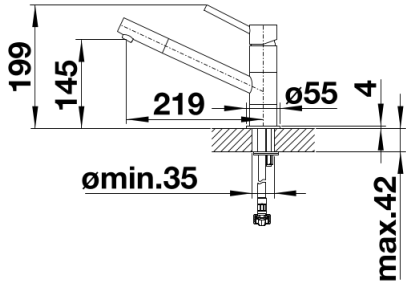

Planning information

- Single lever monobloc mixer tap
 - Ø 35 mm tap hole required
 - With ceramic disc cartridge
 - Flexible 350 mm connector pipes and 3/8" nut
 - Patented jet regulator for markedly reduced scaling
 - Stabilisation plate to increase the stability of the tap when fitted in stainless steel sinks
- WRAS approved fitting

Scope of supply

- Single lever monobloc mixer tap
 - Ø 35 mm tap hole required
 - With ceramic disc cartridge
 - Flexible 350 mm connector pipes and 3/8" nut
 - Patented jet regulator for markedly reduced scaling
 - Stabilisation plate to increase the stability of the tap when fitted in stainless steel sinks
- WRAS approved fitting

Details

Swivel range

Side view