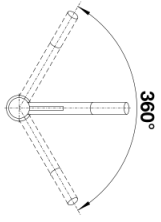

Planning information

- Single lever monobloc mixer tap
 - Ø 35 mm tap hole required
 - With ceramic disc cartridge
 - Flexible 350 mm connector pipes and 3/8" nut
 - Patented jet regulator for markedly reduced scaling
 - Stabilisation plate to increase the stability of the tap when fitted in stainless steel sinks
- WRAS approved fitting

Scope of supply

- Single lever monobloc mixer tap
 - Ø 35 mm tap hole required
 - With ceramic disc cartridge
 - Flexible 350 mm connector pipes and 3/8" nut
 - Patented jet regulator for markedly reduced scaling
 - Stabilisation plate to increase the stability of the tap when fitted in stainless steel sinks
- WRAS approved fitting

Details

Swivel range

Side view