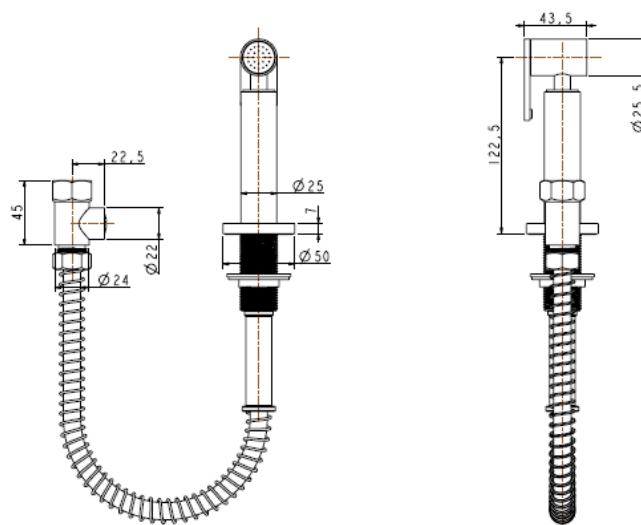

SPRUZZO HAND SPRAY

SPR01/CH – Chrome
 SPR/02/BS – Brushed Steel

- Includes Neoperl Aerator and 1/2" flexible tails
- Min operating pressure – 0.5 bar
- Recommended operating pressure – 1 bar

Model	Water Pressure						Flow Rate
	0.1 Bar	0.2 Bar	0.5 Bar	1 Bar	2 Bar	3 Bar	
Spruzzo			4.4	6.4	8.8	11.2	L/min