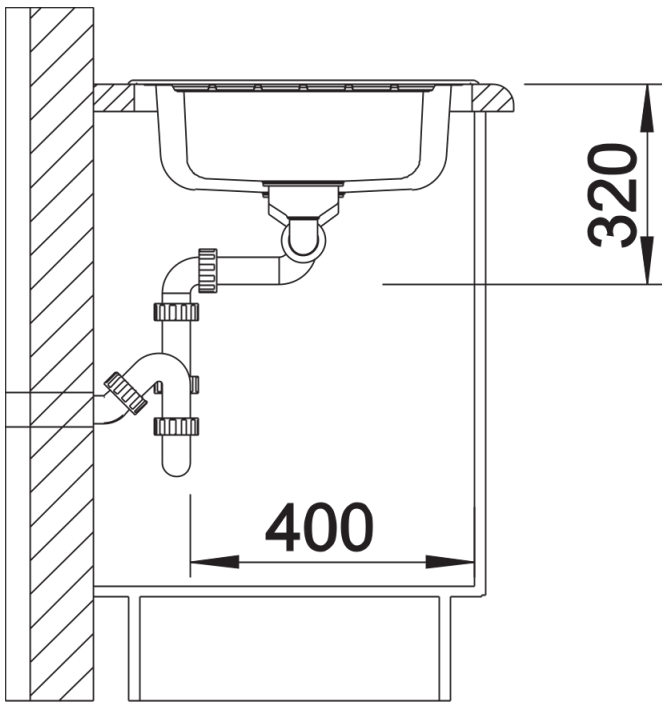

Product information sheet LIVIT 6 S

Item no. 450839

Benefits

- Classic design with large sweeping bowl shape
- Spacious drainer with linear runners

Planning information

- Cut out size: 982 x 482 x R15
Universal handing

Scope of supply

- Waste fitting
- 3 ½" basket strainers

Details

Top view

Cut-out

Front view

Side view