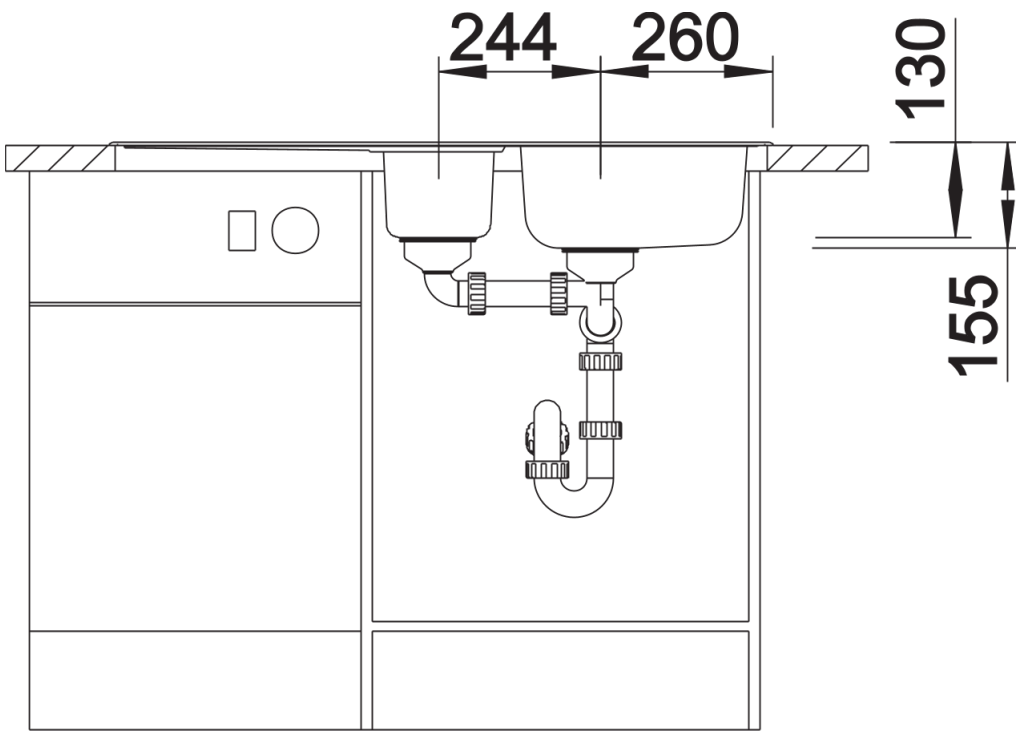

Product information sheet LIVIT 6 S

Item no. 450839

Benefits

- Classic design with large sweeping bowl shape
- Spacious drainer with linear runners

Planning information

- Cut out size: 982 x 482 x R15
Universal handing

Scope of supply

- Waste fitting
- 3 ½" basket strainers

Details

Top view

Cut-out

Front view

Side view