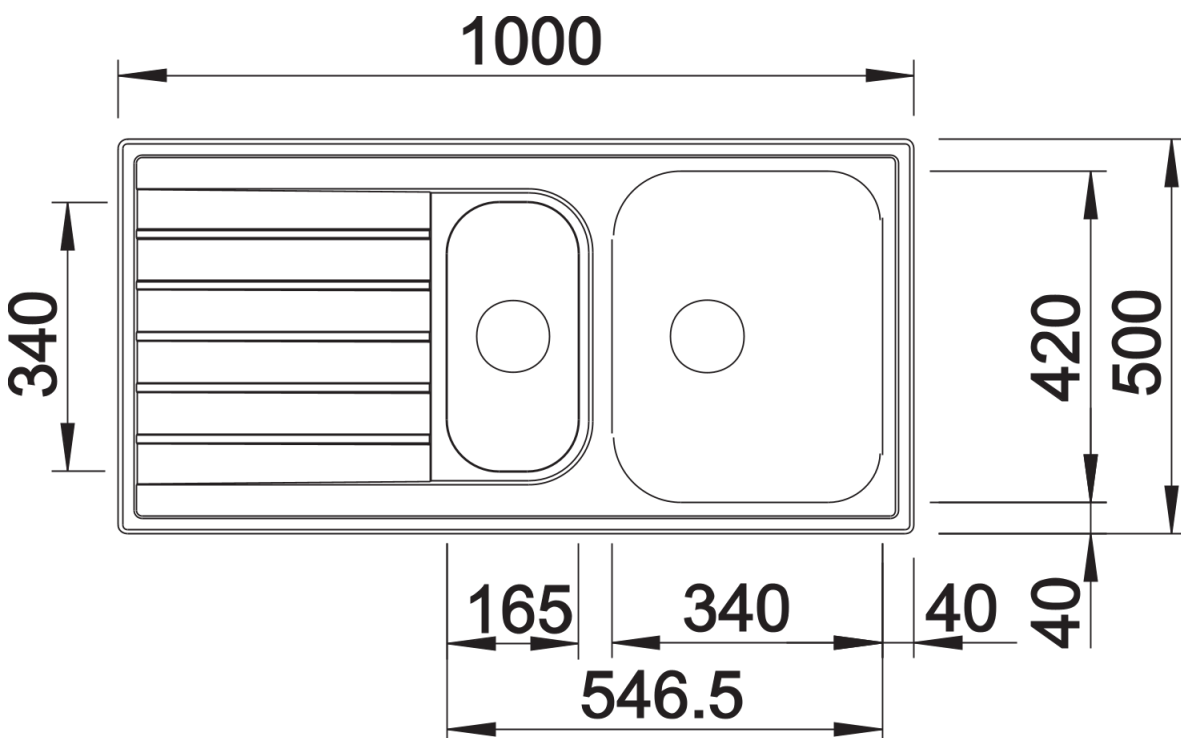

Product information sheet LIVIT 6 S

Item no. 450839

Benefits

- Classic design with large sweeping bowl shape
- Spacious drainer with linear runners

Planning information

- Cut out size: 982 x 482 x R15
Universal handing

Scope of supply

- Waste fitting
- 3 ½" basket strainers

Details

Top view

Cut-out

Front view

Side view