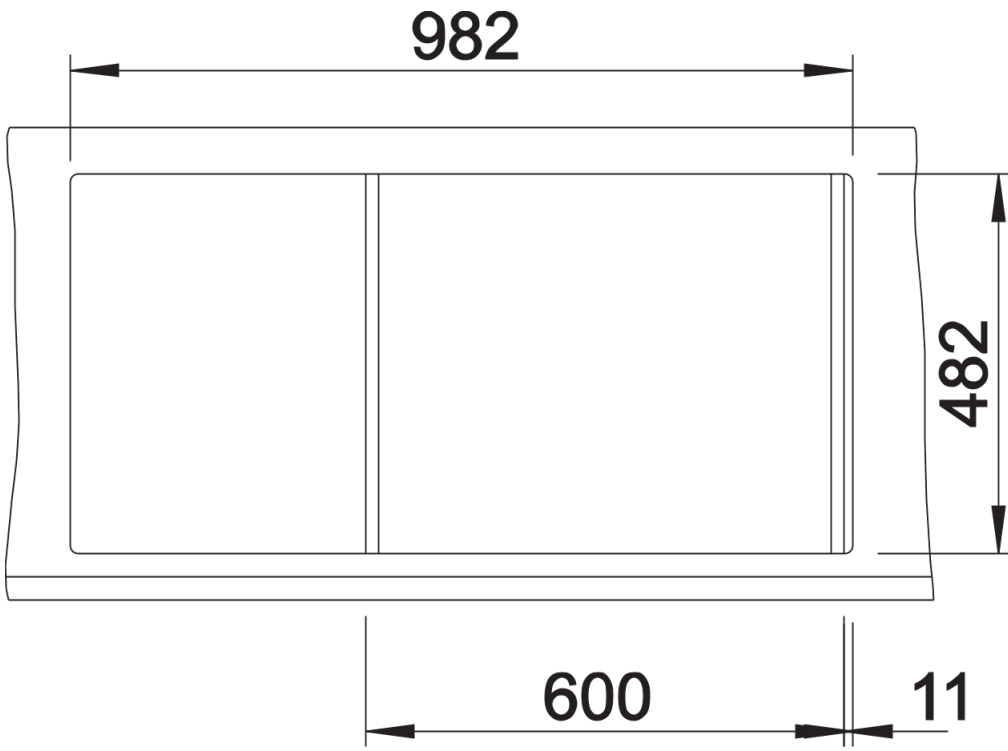

Product information sheet LIVIT 6 S

Item no. 450839

Benefits

- Classic design with large sweeping bowl shape
- Spacious drainer with linear runners

Planning information

- Cut out size: 982 x 482 x R15
Universal handing

Scope of supply

- Waste fitting
- 3 ½" basket strainers

Details

Top view

Cut-out

Front view

Side view