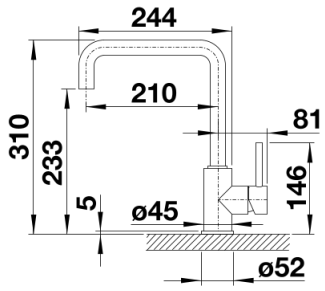

Special colours black matt

Scope of supply

- Single lever monobloc mixer tap
- Stylish black matt finish
- Extra long reach spout
- Stylish J shaped spout
- Ceramic disc control
- Requires balanced high pressure supply only, min 1.0 bar
- Fit metal stabilising bracket if required, item No. 513383
- LGA approved
- DVGW approved

Details

Swivel range

Side view