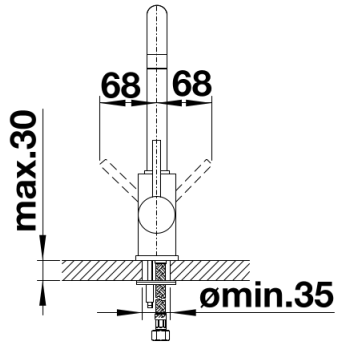

Special colours black matt

Scope of supply

- Single lever monobloc mixer tap
- Stylish black matt finish
- Extra long reach spout
- Stylish J shaped spout
- Ceramic disc control
- Requires balanced high pressure supply only, min 1.0 bar
- Fit metal stabilising bracket if required, item No. 513383
- LGA approved
- DVGW approved

Details

Swivel range

Side view