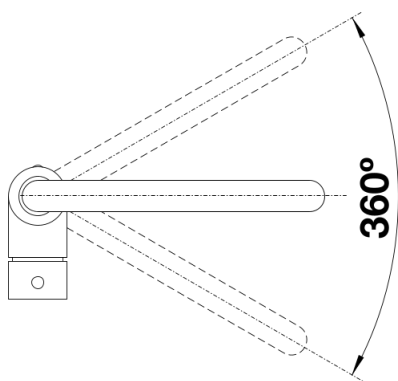

Product information sheet MILI

Item no. 526665

Benefits

- Slender body with a J-shaped spout
- Black matt surface finish
- Stylish J shaped spout
- For the easy filling of tall pots and vases

Colours

Available colours:
black matt

Special colours black matt

Scope of supply

- Single lever monobloc mixer tap
- Stylish black matt finish
- Extra long reach spout
- Stylish J shaped spout
- Ceramic disc control
- Requires balanced high pressure supply only, min 1.0 bar
- Fit metal stabilising bracket if required, item No. 513383
- LGA approved
- DVGW approved

Details

Swivel range

Side view